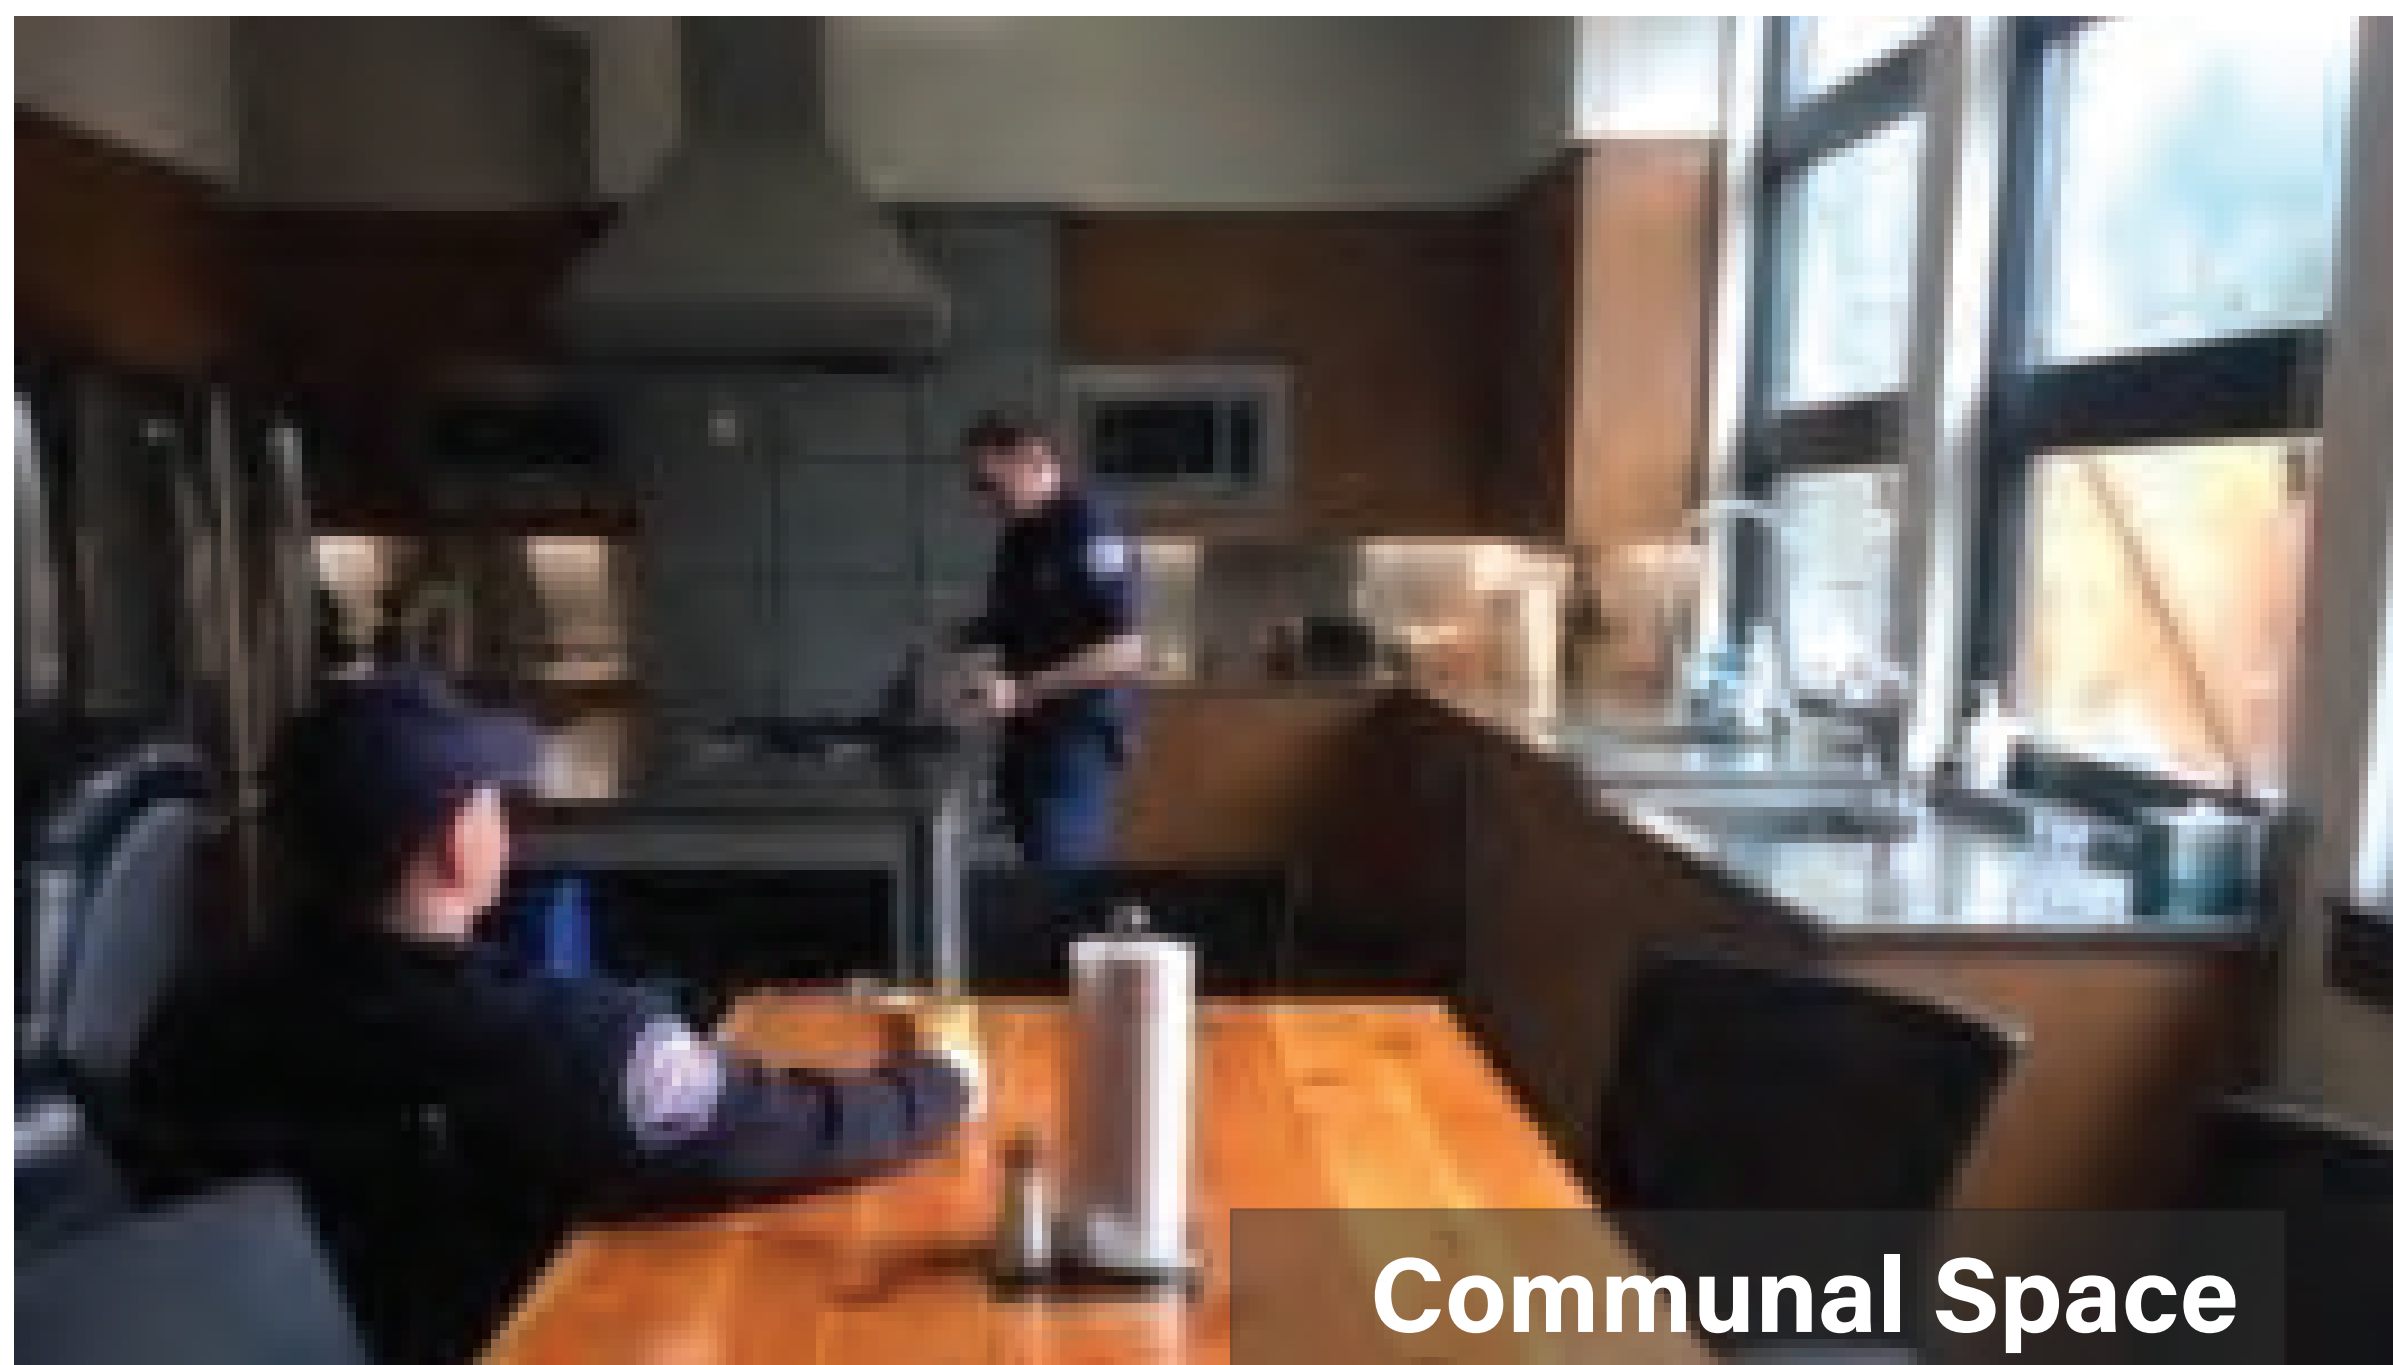

Fire Station

4 Bay Fire Station

Living / Office Space

Communal Space

City of Issaquah's proposed fire station could be located southeast of the existing boat launch, and would share the existing ingress and egress road. This new station would provide better emergency services for the North end of Issaquah.

Location Map

Amenities & Features

- 4 BAY FIRE STATION
- POTENTIAL OFFICE & LIVING SPACE
- SIGNALIZED INTERSECTION
- BETTER EMERGENCY SERVICES FOR THE PARK AND THE NORTH END OF ISSAQUAH
- GREATER VEHICULAR AND PEDESTRIAN SAFETY
- SAFE PEDESTRIAN CONNECTION TO HANS JENSEN CENTER