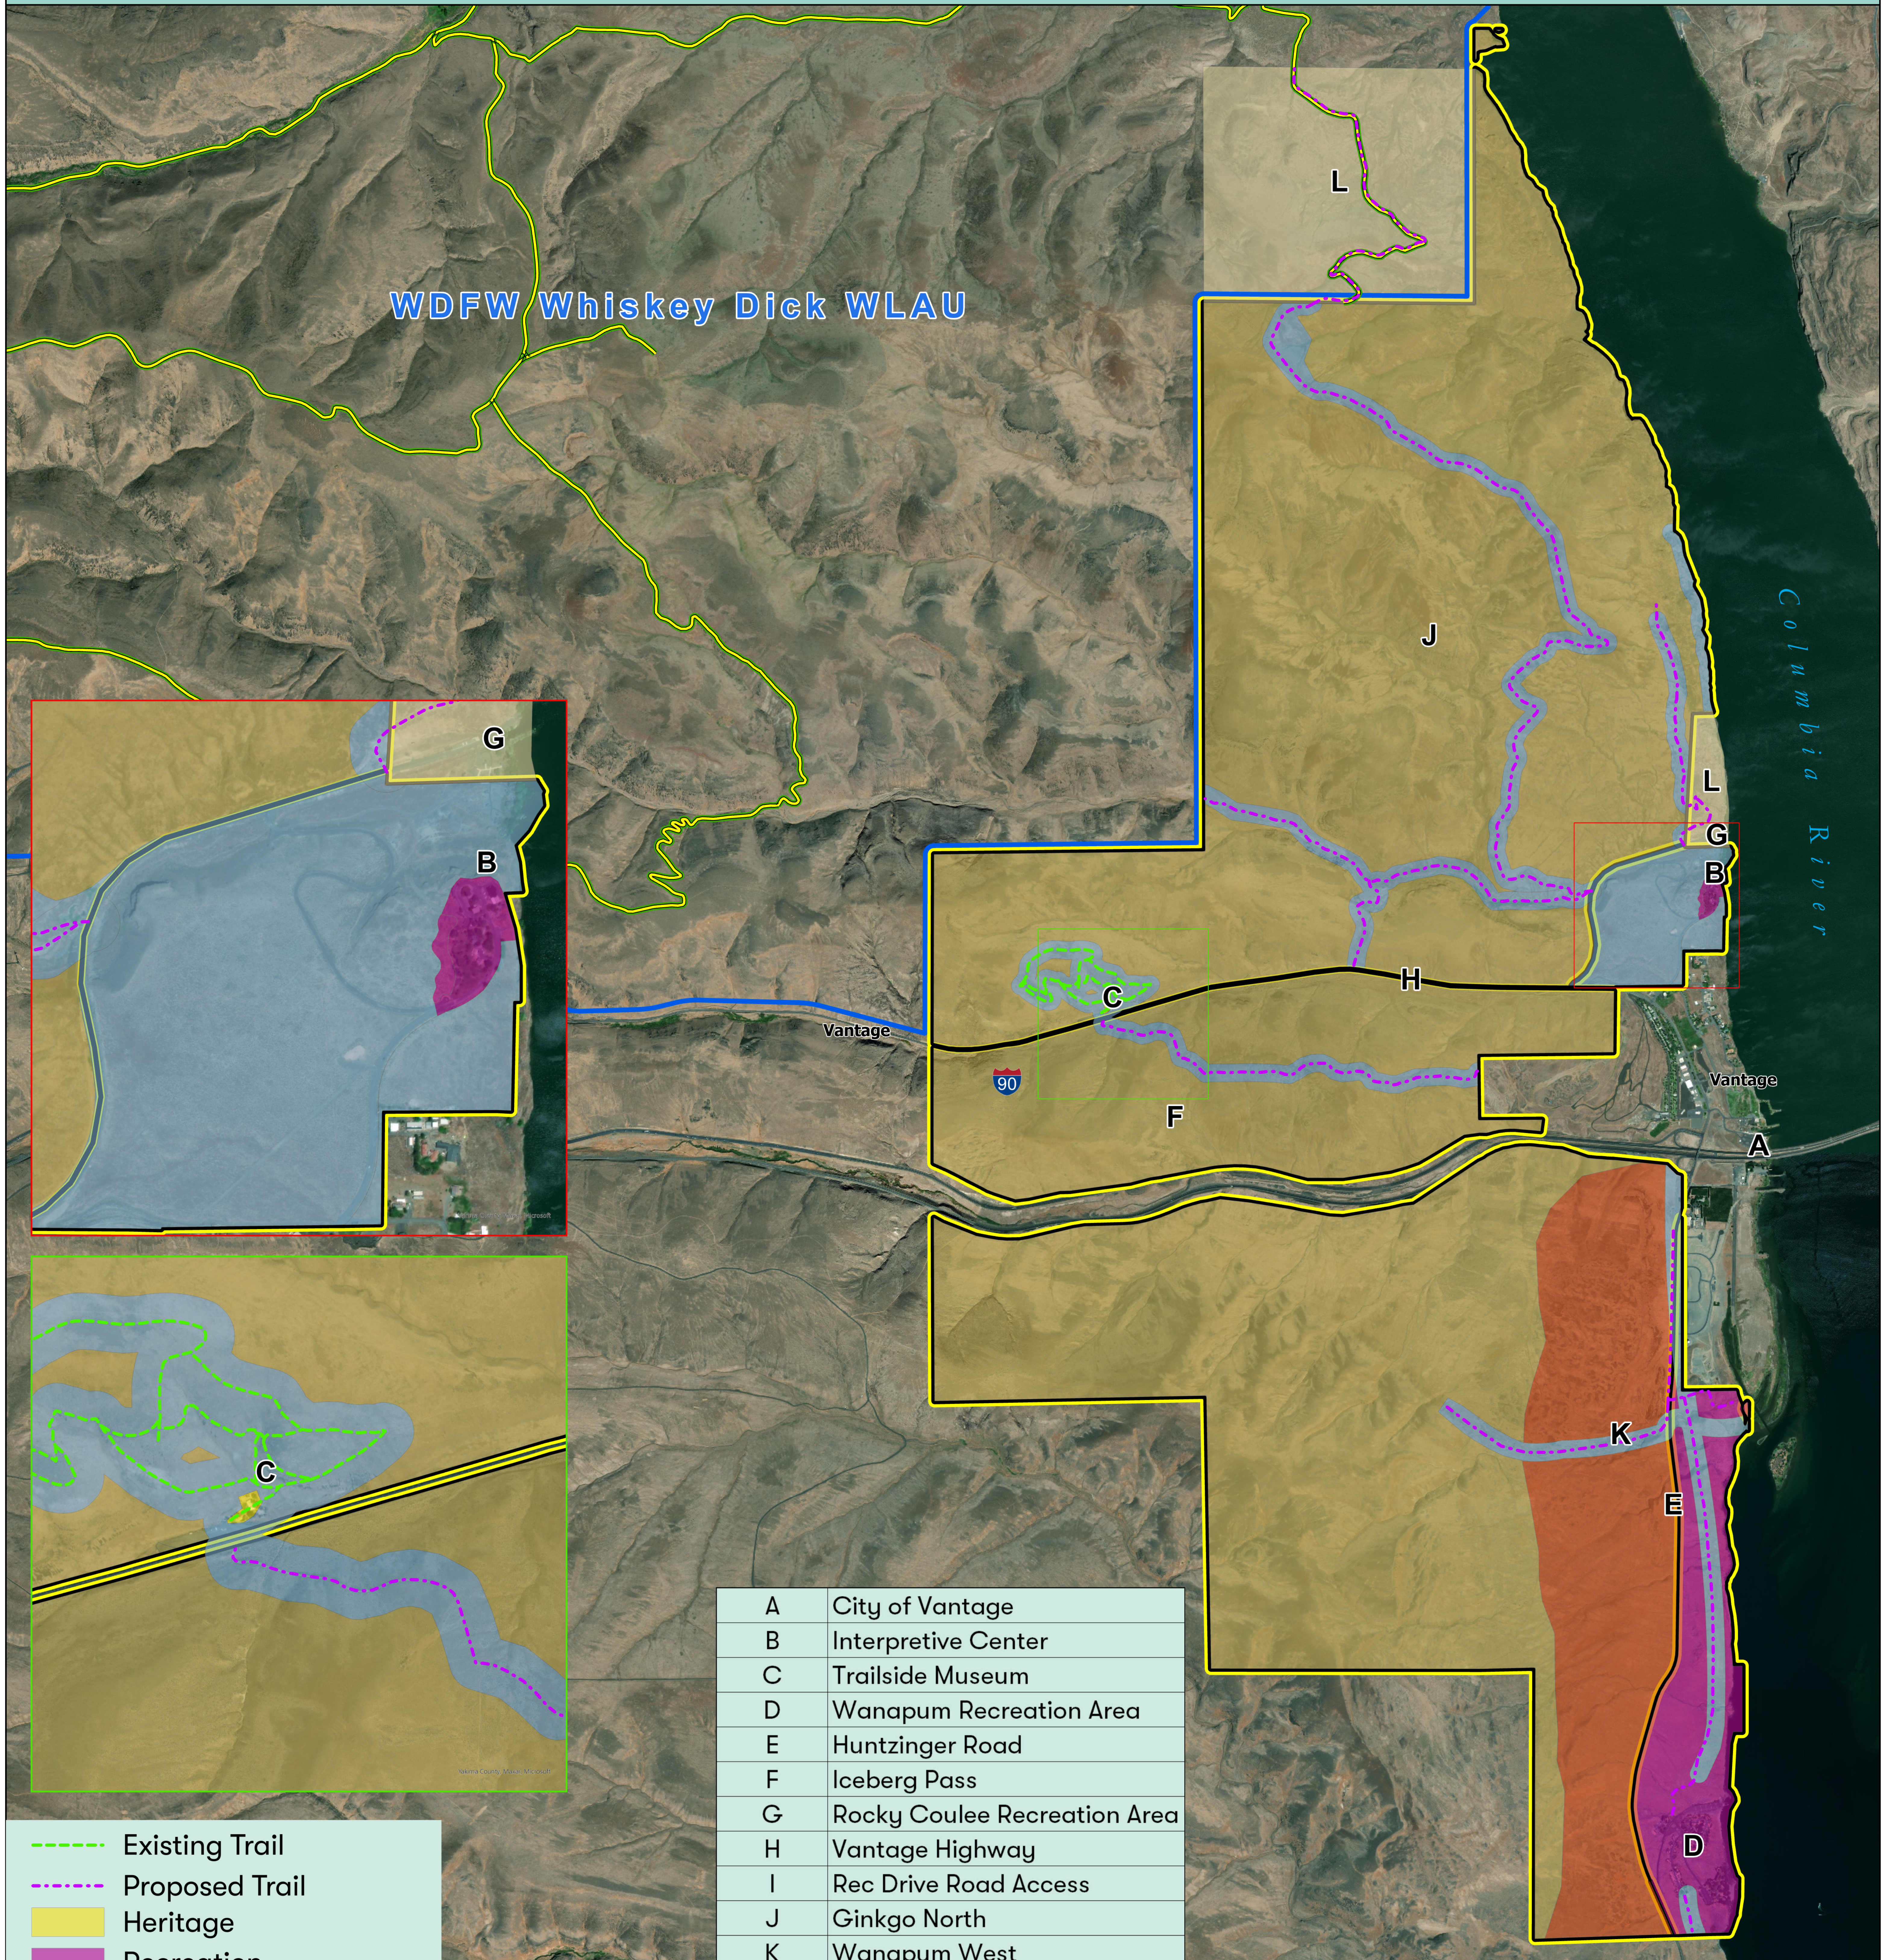

Ginkgo Petrified Forest State Park CAMP Enhanced Recreation Theme ALTERNATIVE 2

A	City of Vantage
B	Interpretive Center
C	Trailside Museum
D	Wanapum Recreation Area
E	Huntzinger Road
F	Iceberg Pass
G	Rocky Coulee Recreation Area
H	Vantage Highway
I	Rec Drive Road Access
J	Ginkgo North
K	Wanapum West
L	Long-Term Boundary

- - - Existing Trail
- - - Proposed Trail
- Heritage
- Recreation
- Resource Recreation
- Resource Recreation included in Long-Term Boundary
- Natural Area Preserve
- Natural Area Preserve included in Long-Term Boundary
- Natural