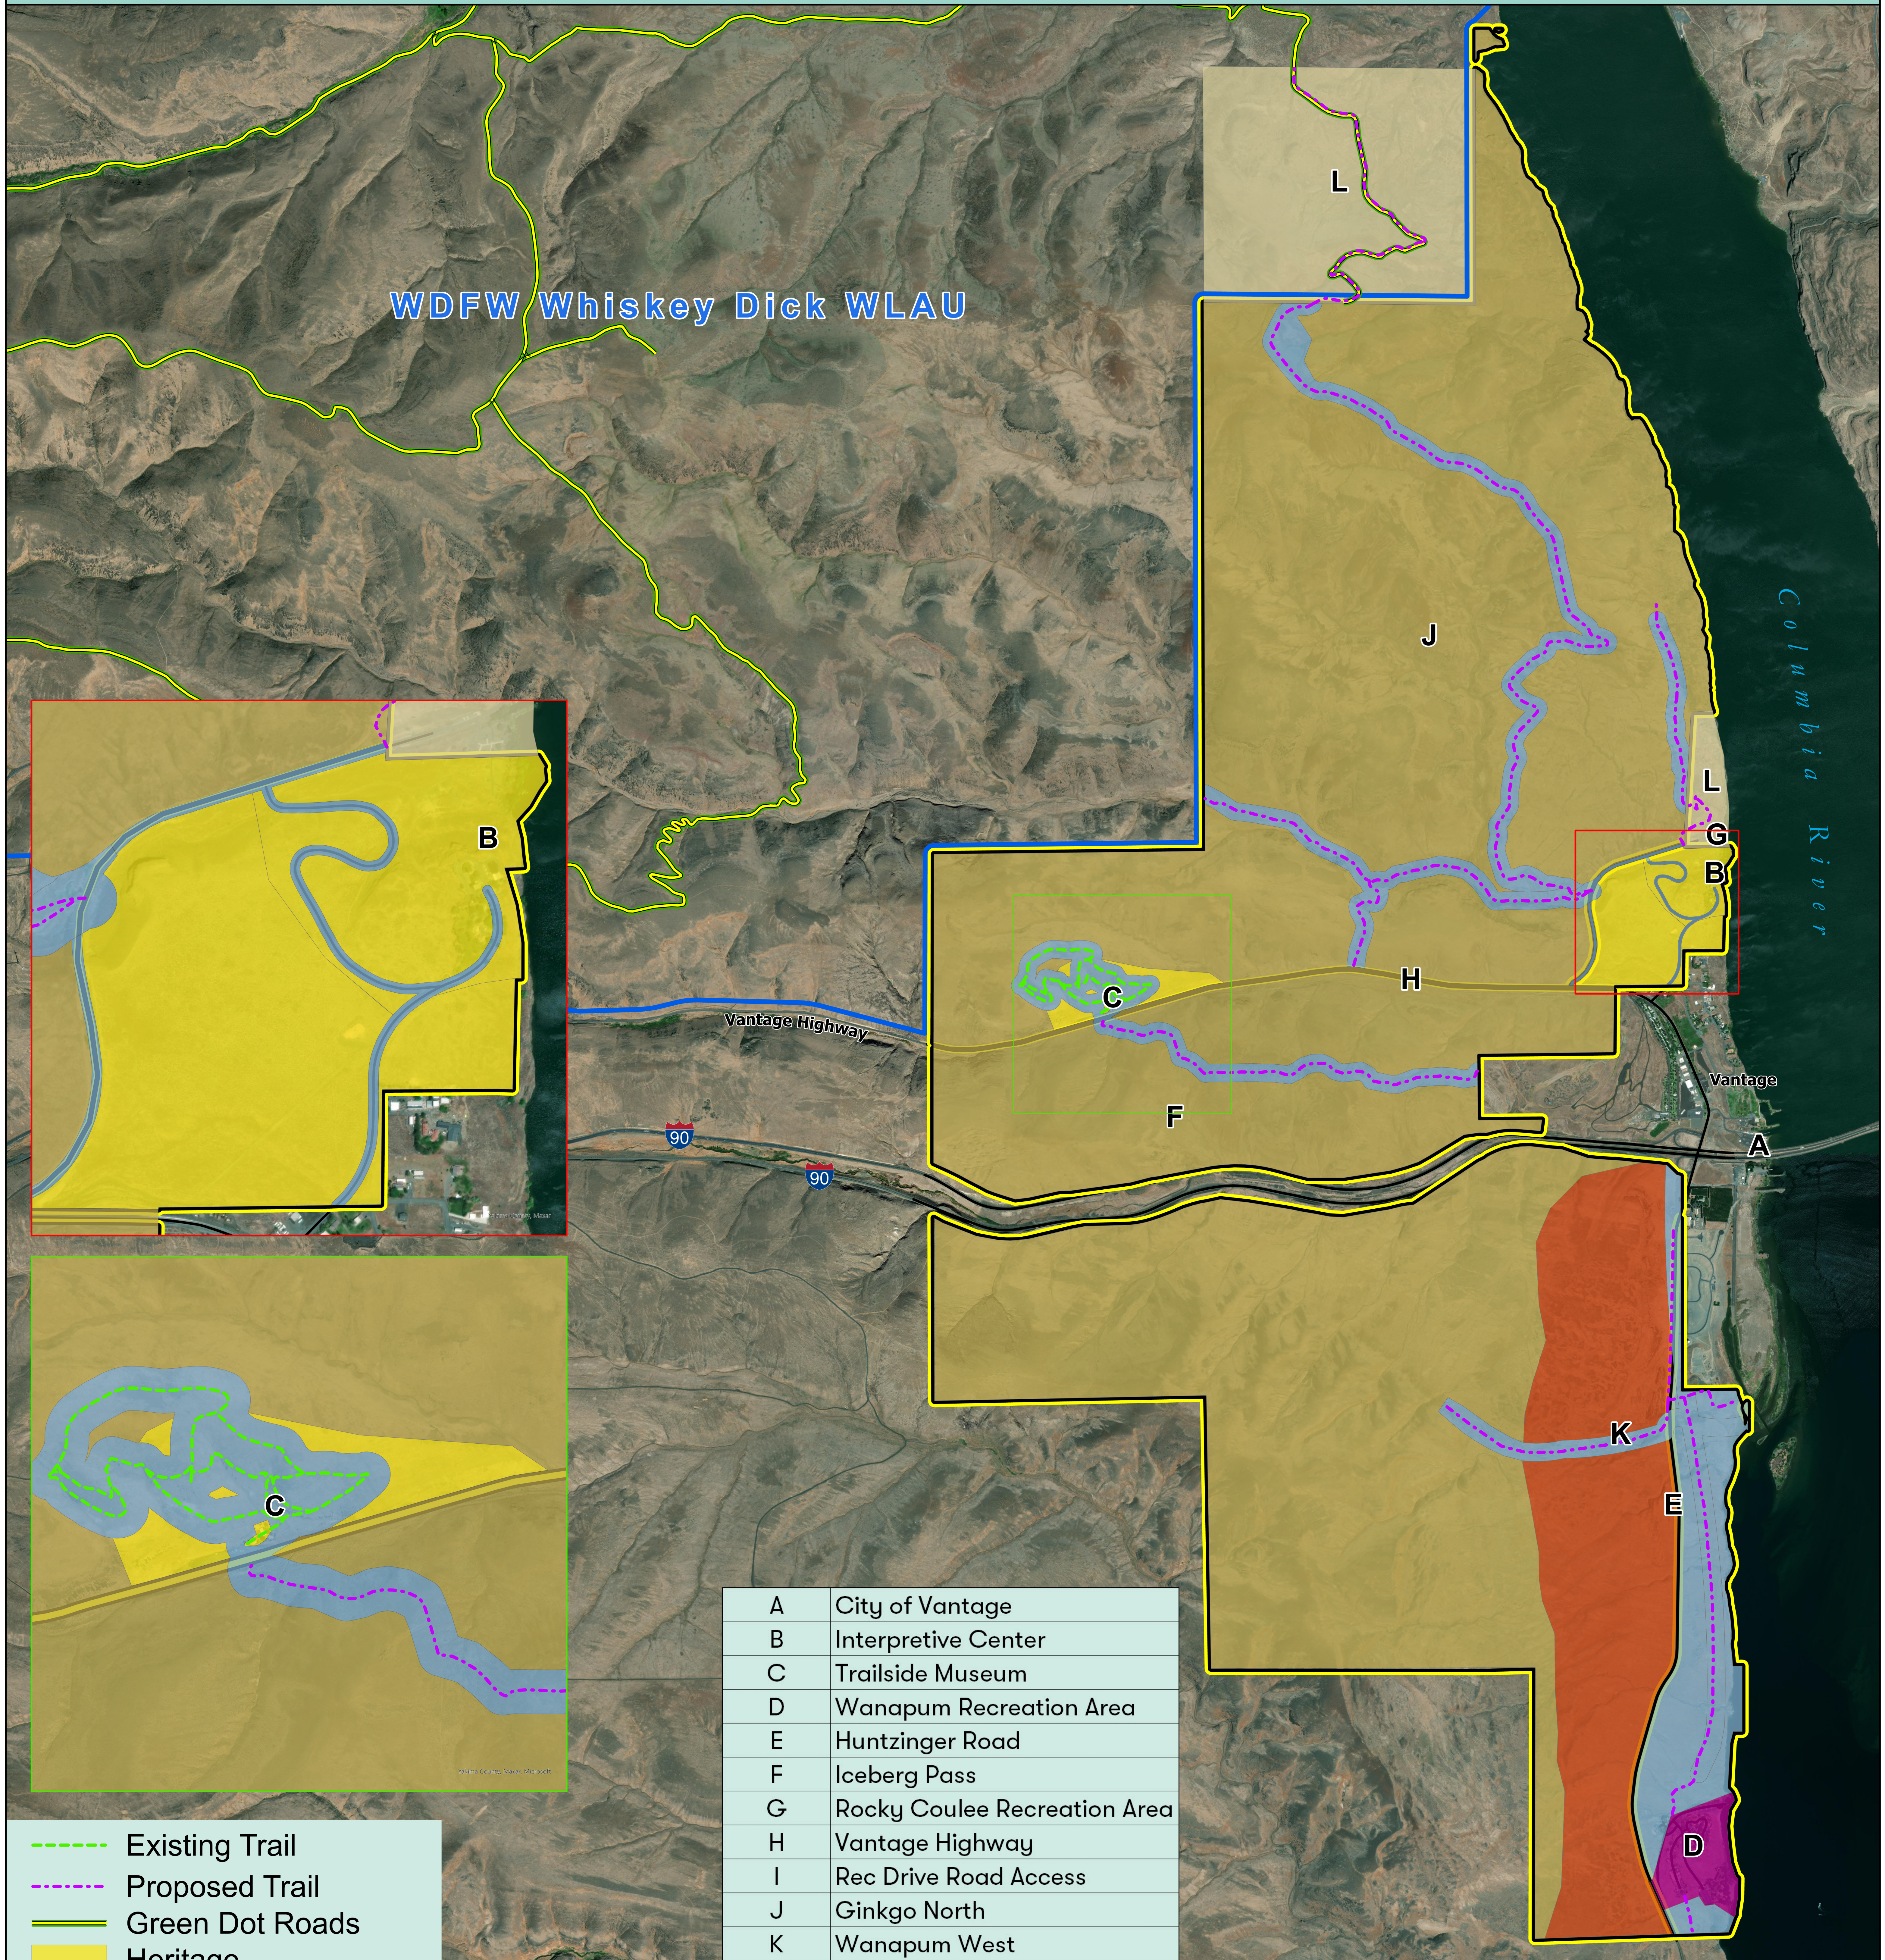

# Ginkgo Petrified Forest State Park CAMP National Heritage Theme ALTERNATIVE 1

WDFW Whiskey Dick WLAU

Columbia River

Vantage Highway

90 90

Vantage

A	City of Vantage
B	Interpretive Center
C	Trailside Museum
D	Wanapum Recreation Area
E	Huntzinger Road
F	Iceberg Pass
G	Rocky Coulee Recreation Area
H	Vantage Highway
I	Rec Drive Road Access
J	Ginkgo North
K	Wanapum West
L	Long-Term Boundary

- - - Existing Trail
- - - Proposed Trail
- Green Dot Roads
- Heritage
- Recreation
- Resource Recreation
- Natural Area Preserve
- Natural Area Preserve included in Long-Term Boundary
- Natural