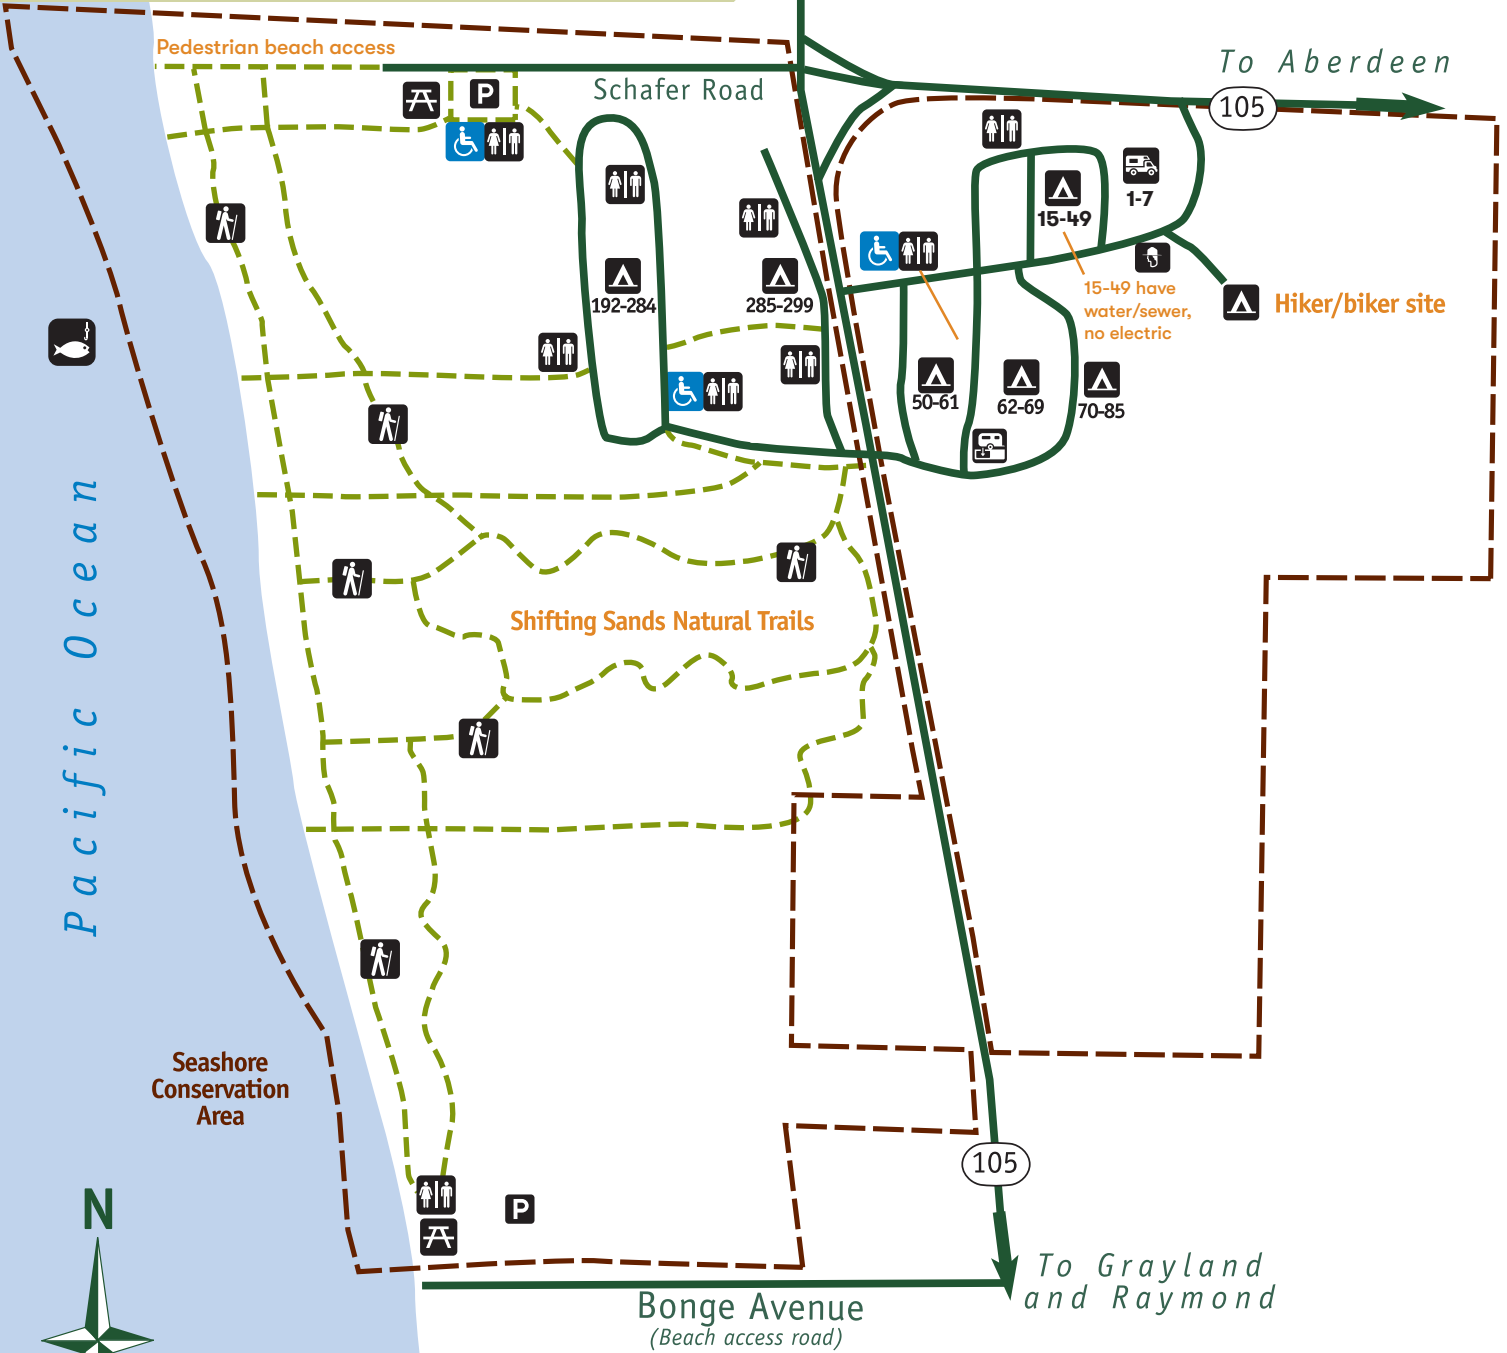

# TWIN HARBORS STATE PARK

- Hiking
- RV camping full utilities
- RV dump station
- Picnic area
- Restroom
- Fishing
- Welcome center
- ADA accessible
- Camping
- Parking
- Trail
- Park boundary

**WELCOME**  
Please remember a Discover Pass is required to park at a state park or other state-managed recreation lands.

(Revised 8-8-24)