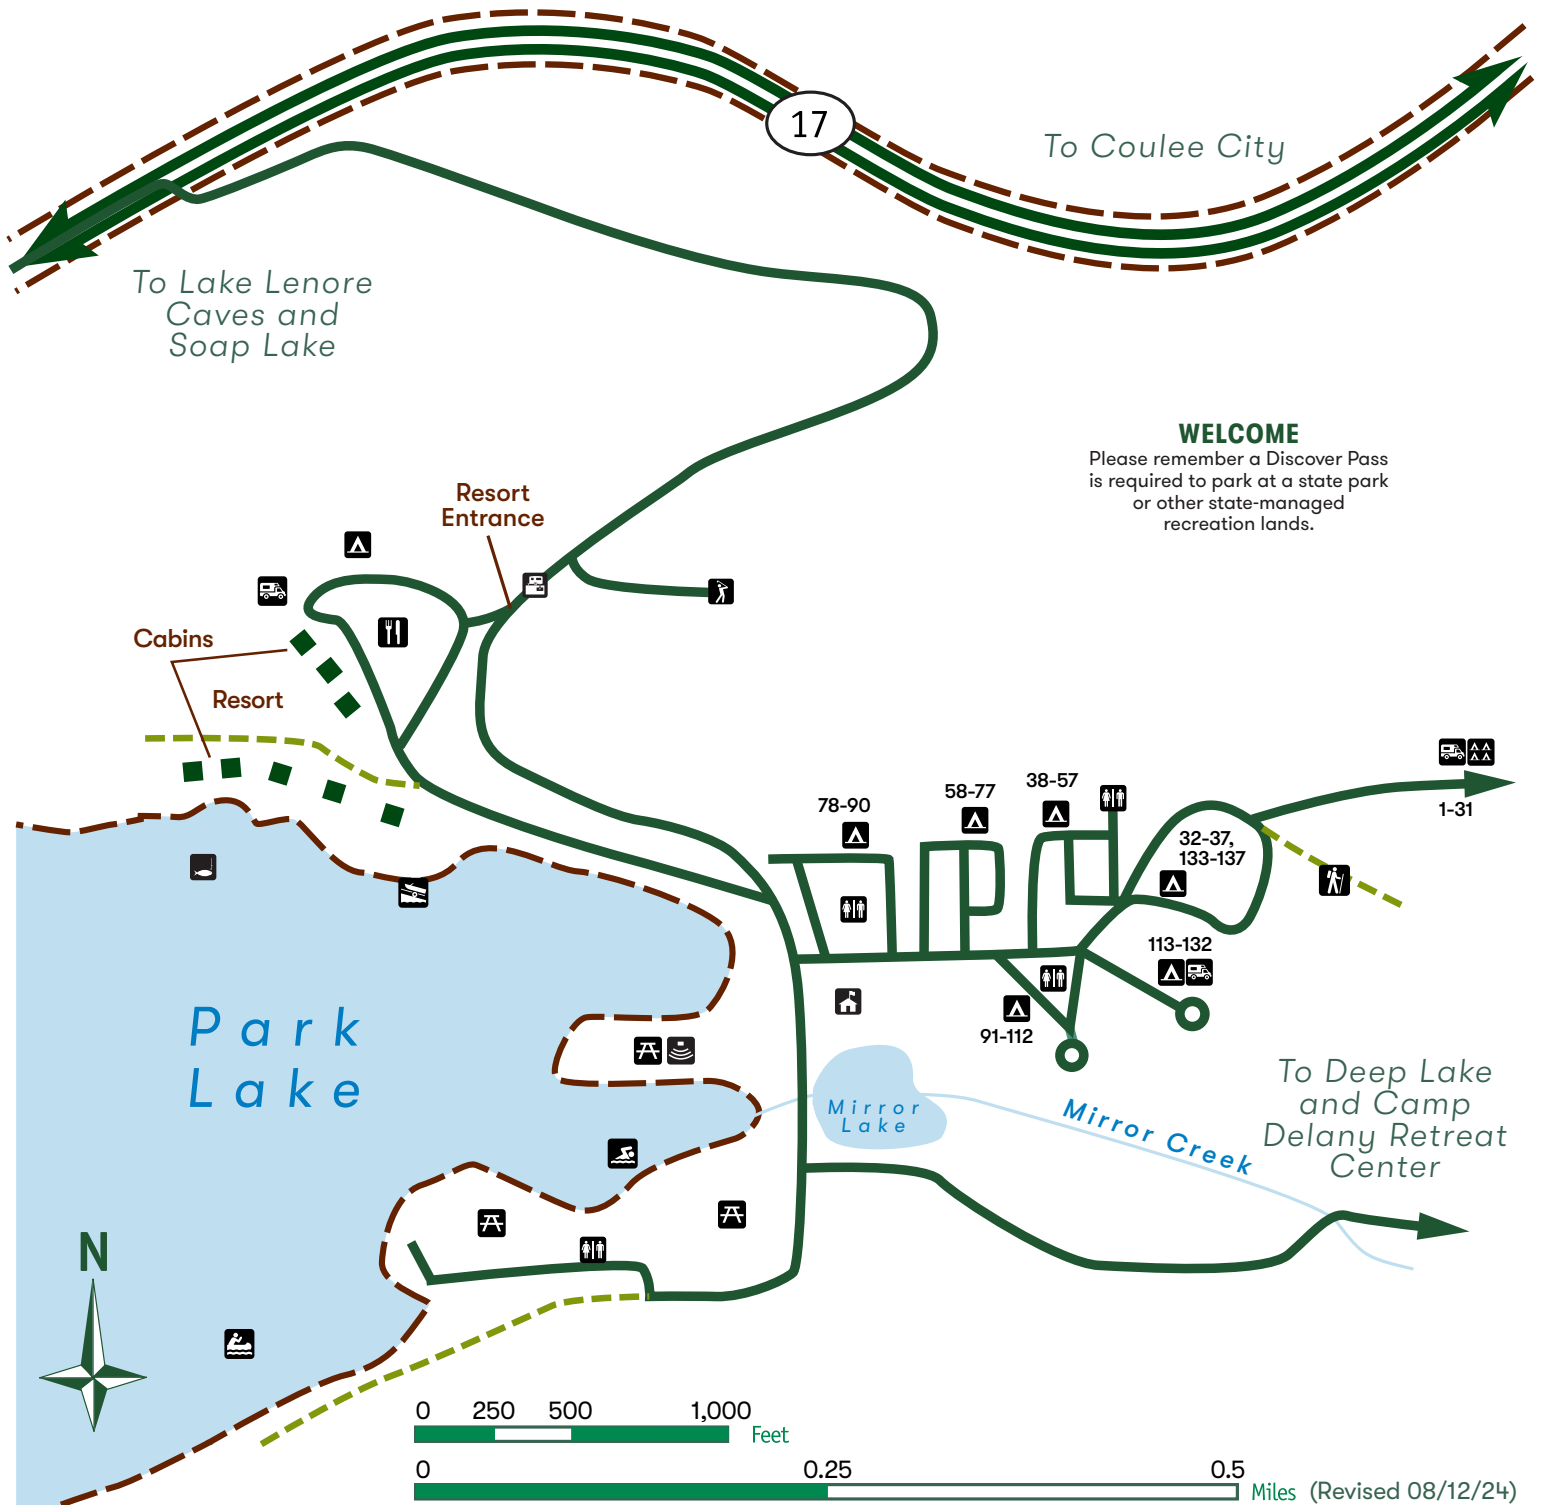

SUN LAKES-DRY FALLS STATE PARK

- | | | | | | | |
|-------------|------------------|----------------|------------|------------------------|--------------|----------------------|
| Hiking | Restroom | Group Camp | RV Camping | Golf Course Club House | Food Service | Trailer dump station |
| Fishing | Amphitheater | Ranger Station | Camping | Canoe Access | Boat Launch | Swimming |
| Picnic Area | --- Hiking trail | | | - - - Park Boundary | | |

WELCOME

Please remember a Discover Pass is required to park at a state park or other state-managed recreation lands.