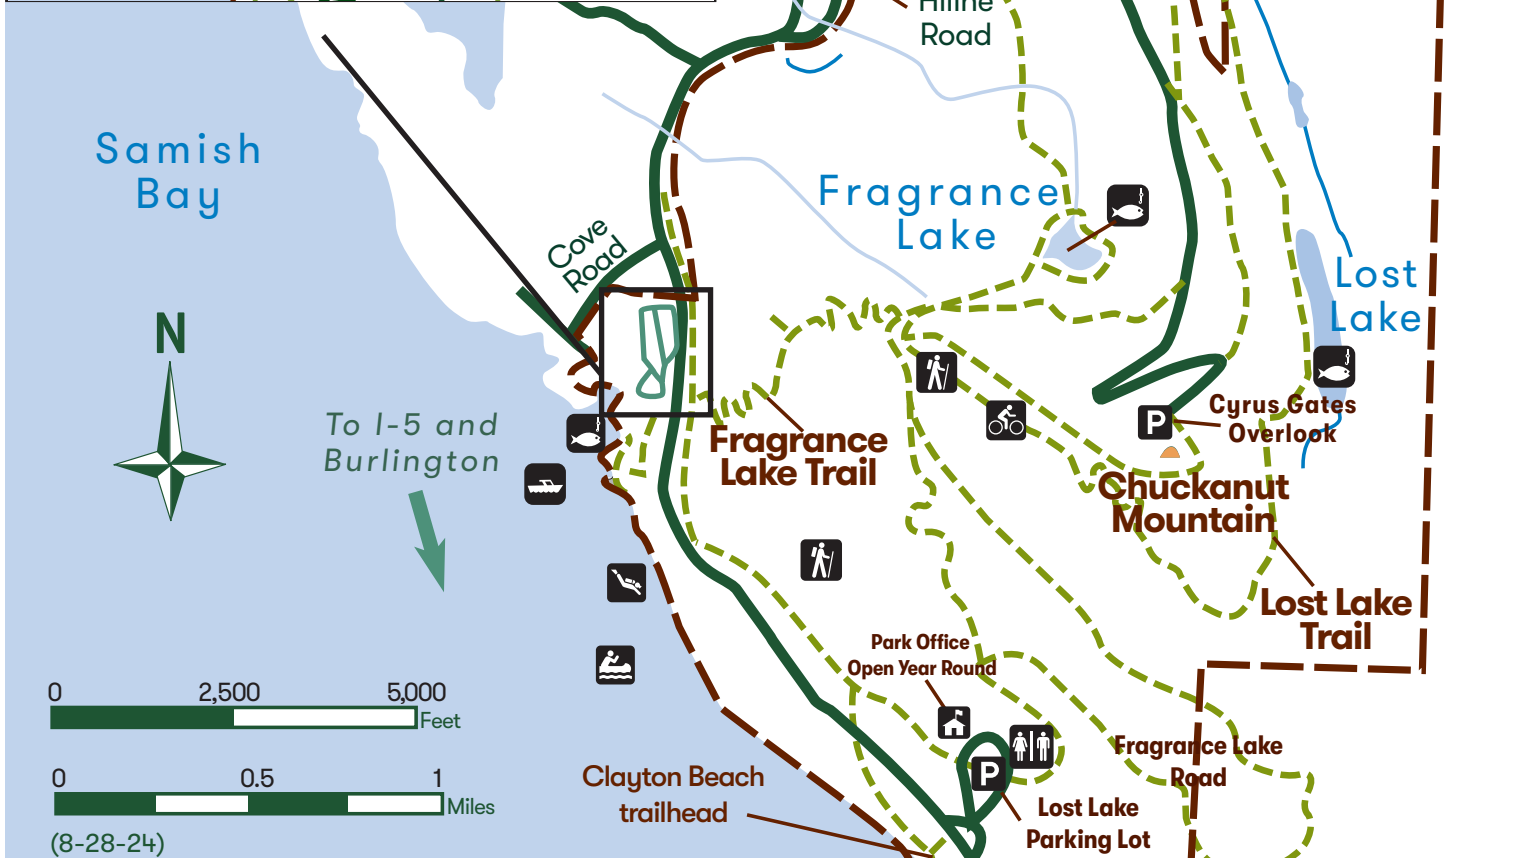

LARRABEE STATE PARK

- Biking
- Boating
- Fishing
- Camping
- RV camping
- Parking
- Hiking
- Scuba diving
- Canoe access
- Boat launch
- Ranger station
- Park boundary

WELCOME
Please remember a Discover Pass is required to park at a state park or other state-managed recreation lands.

(8-28-24)