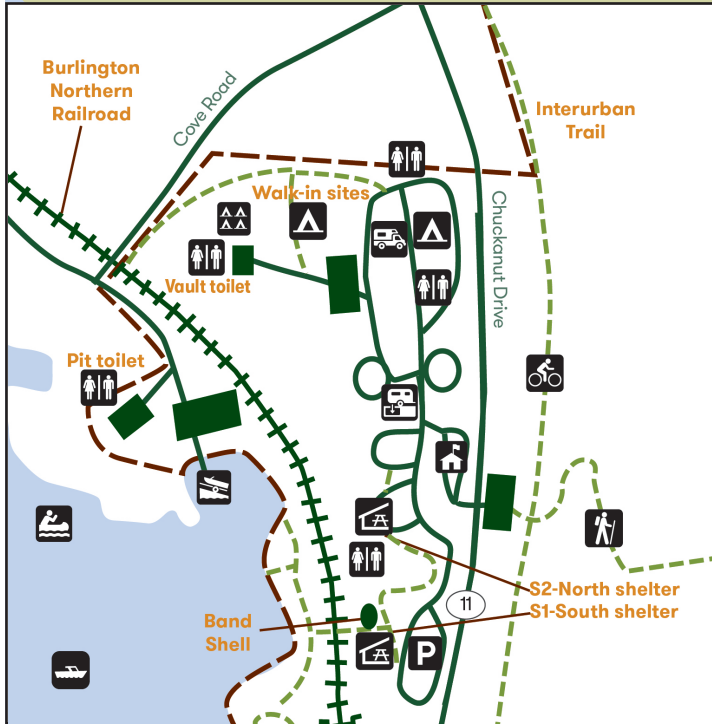

LARRABEE STATE PARK

- Biking
- Boating
- Fishing
- Camping
- RV camping
- Parking
- Hiking
- Scuba diving
- Canoe access
- Boat launch
- Ranger station
- Park boundary

WELCOME
Please remember a Discover Pass is required to park at a state park or other state-managed recreation lands.

(8-28-24)