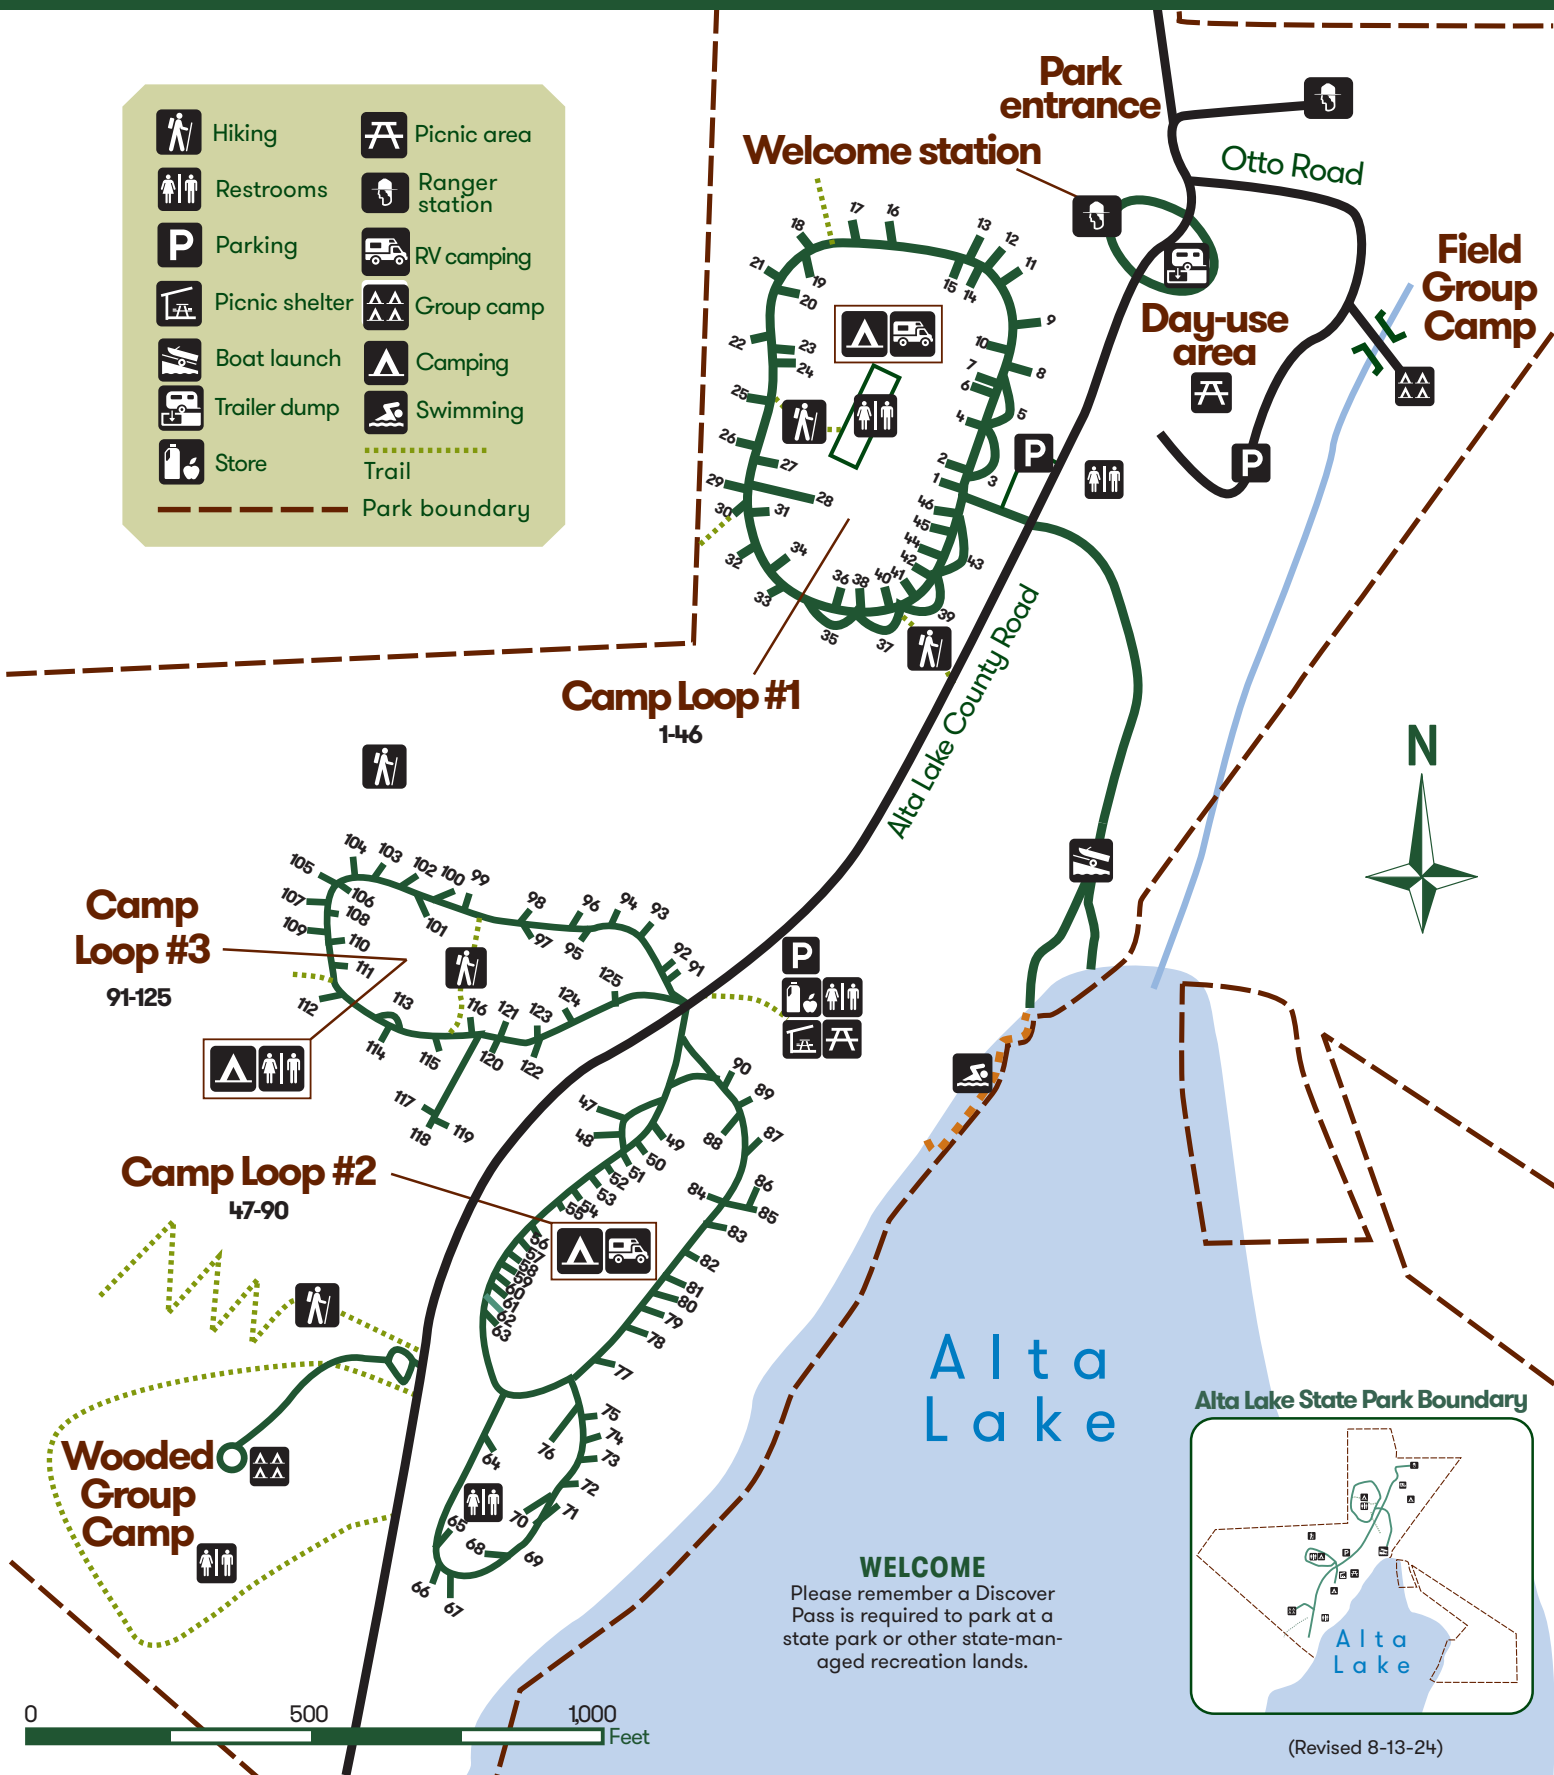

# ALTA LAKE STATE PARK

	Hiking		Picnic area
	Restrooms		Ranger station
	Parking		RV camping
	Picnic shelter		Group camp
	Boat launch		Camping
	Trailer dump		Swimming
	Store		Trail
			Park boundary

**WELCOME**  
Please remember a Discover Pass is required to park at a state park or other state-managed recreation lands.

(Revised 8-13-24)