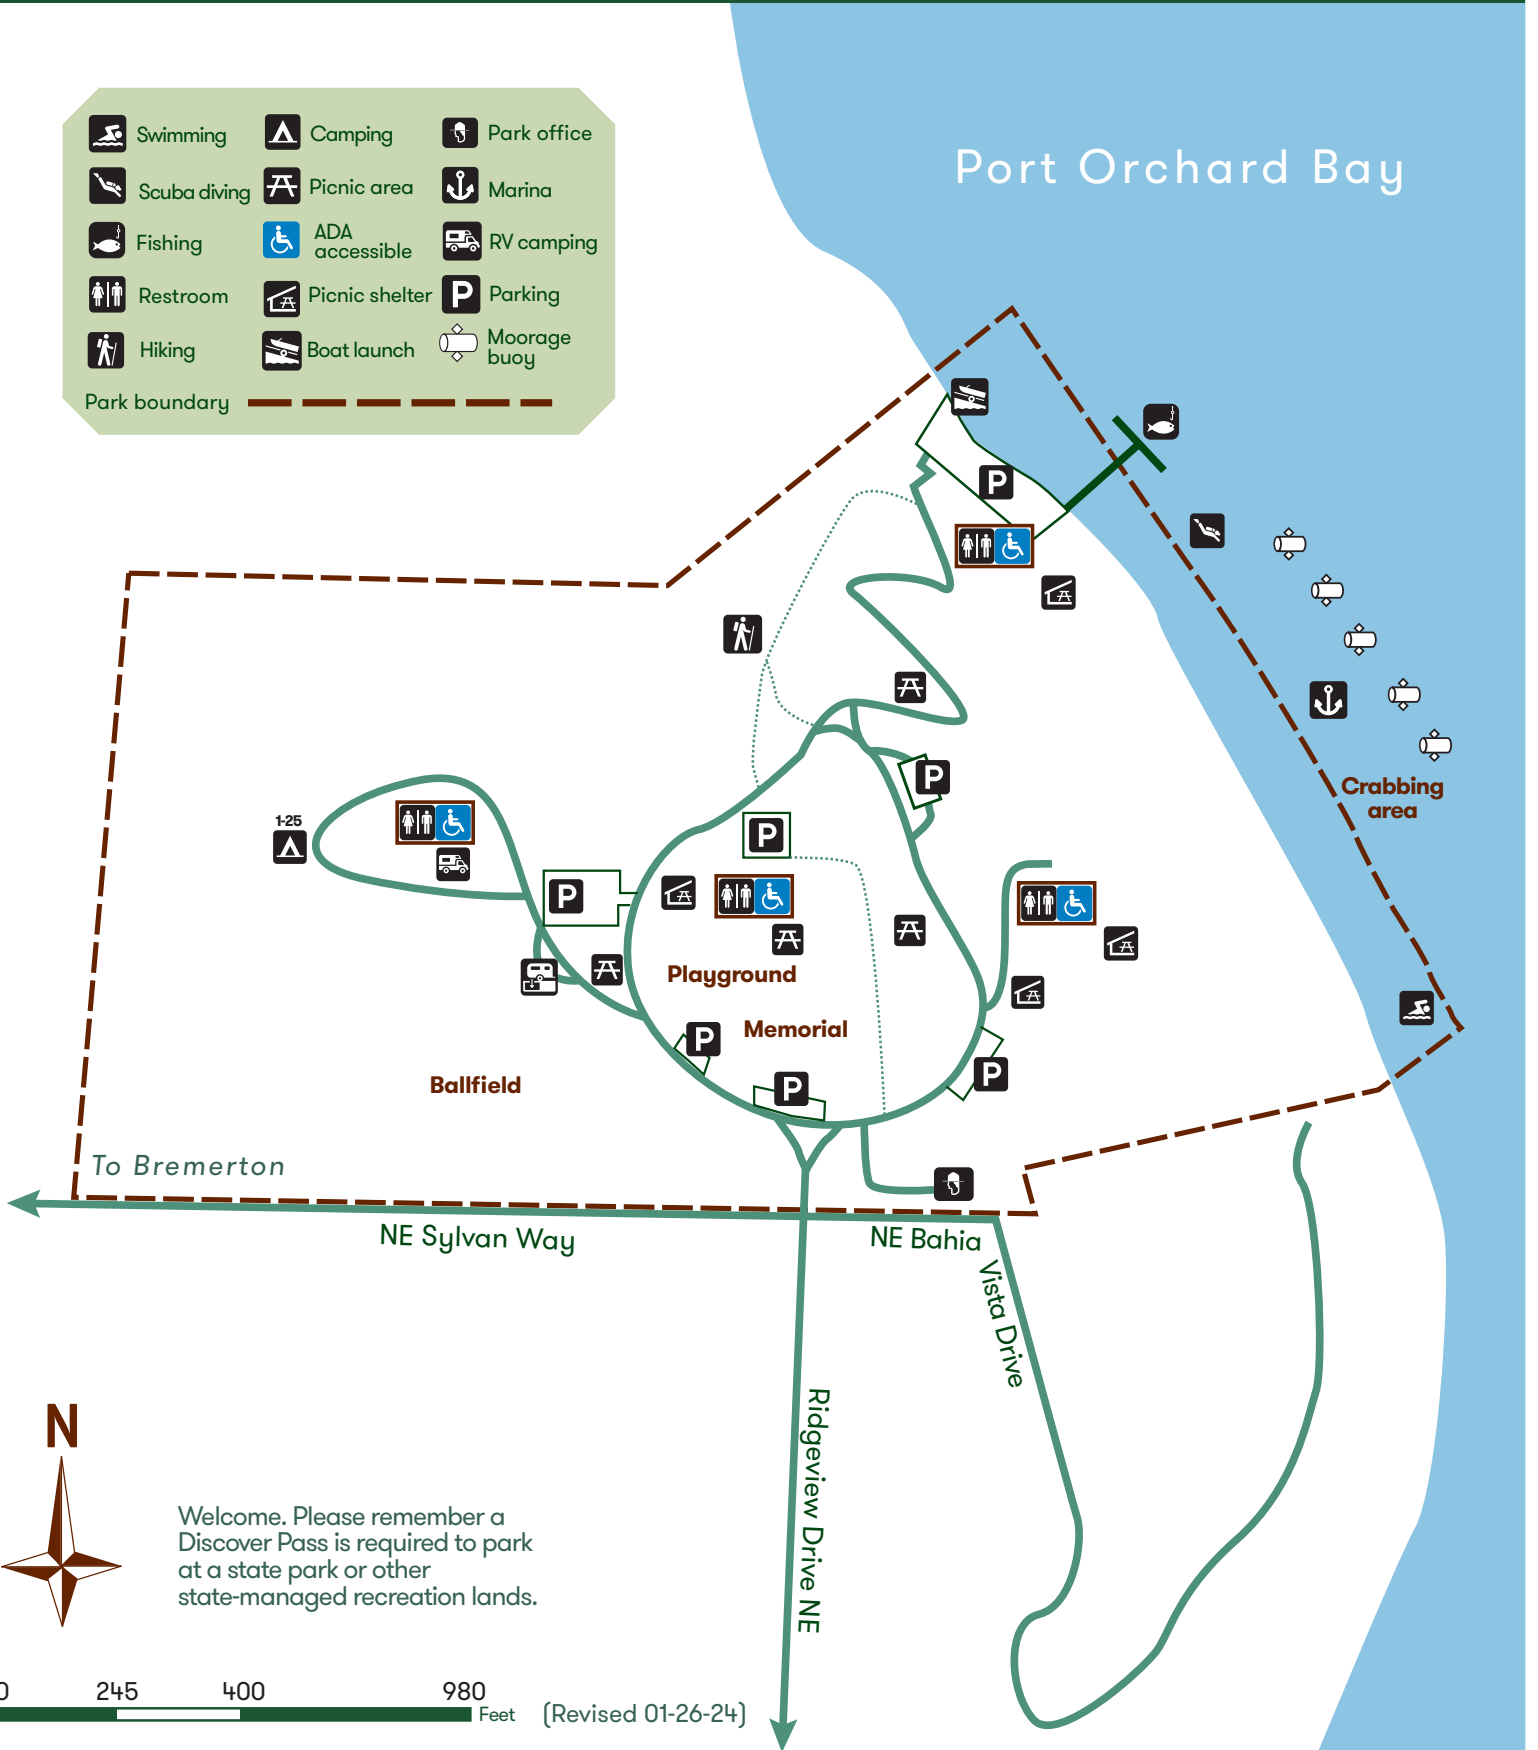

ILLAHEE STATE PARK

Swimming	Camping	Park office
Scuba diving	Picnic area	Marina
Fishing	ADA accessible	RV camping
Restroom	Picnic shelter	Parking
Hiking	Boat launch	Moorage buoy

Park boundary

Welcome. Please remember a Discover Pass is required to park at a state park or other state-managed recreation lands.