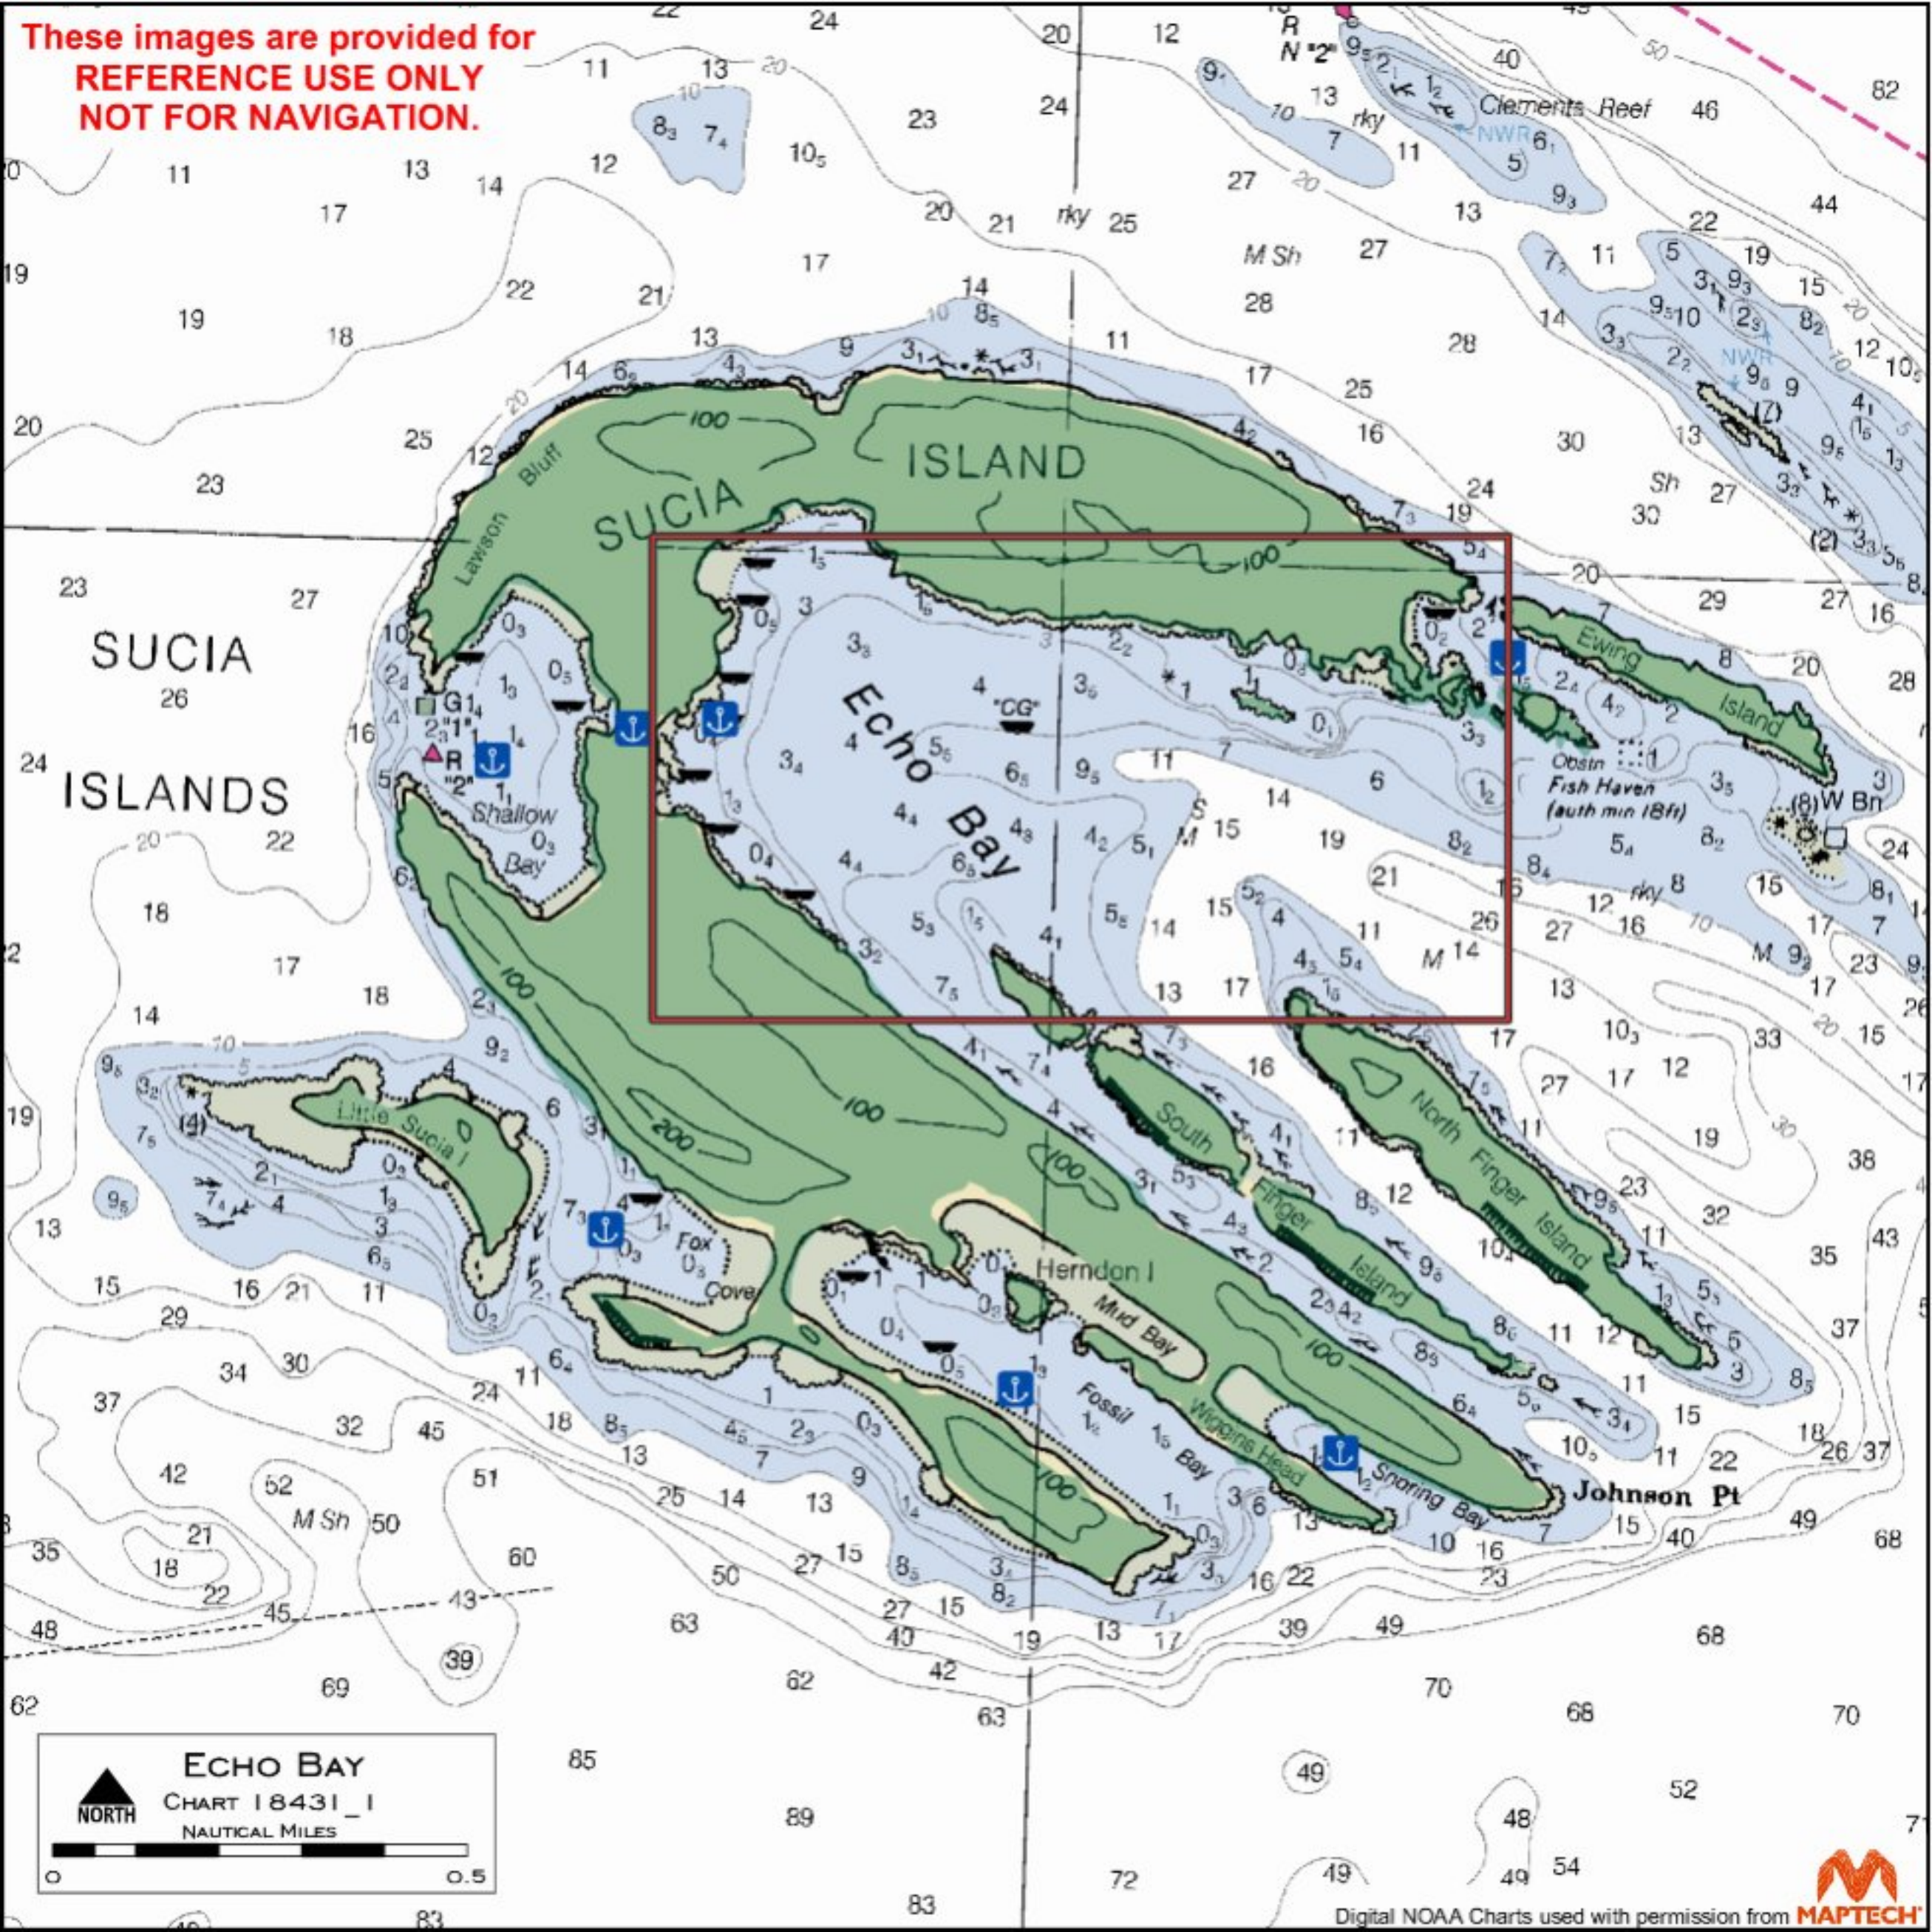

These images are provided for
REFERENCE USE ONLY
NOT FOR NAVIGATION.

ECHO BAY
CHART 18431_I
NAUTICAL MILES

0 0.5