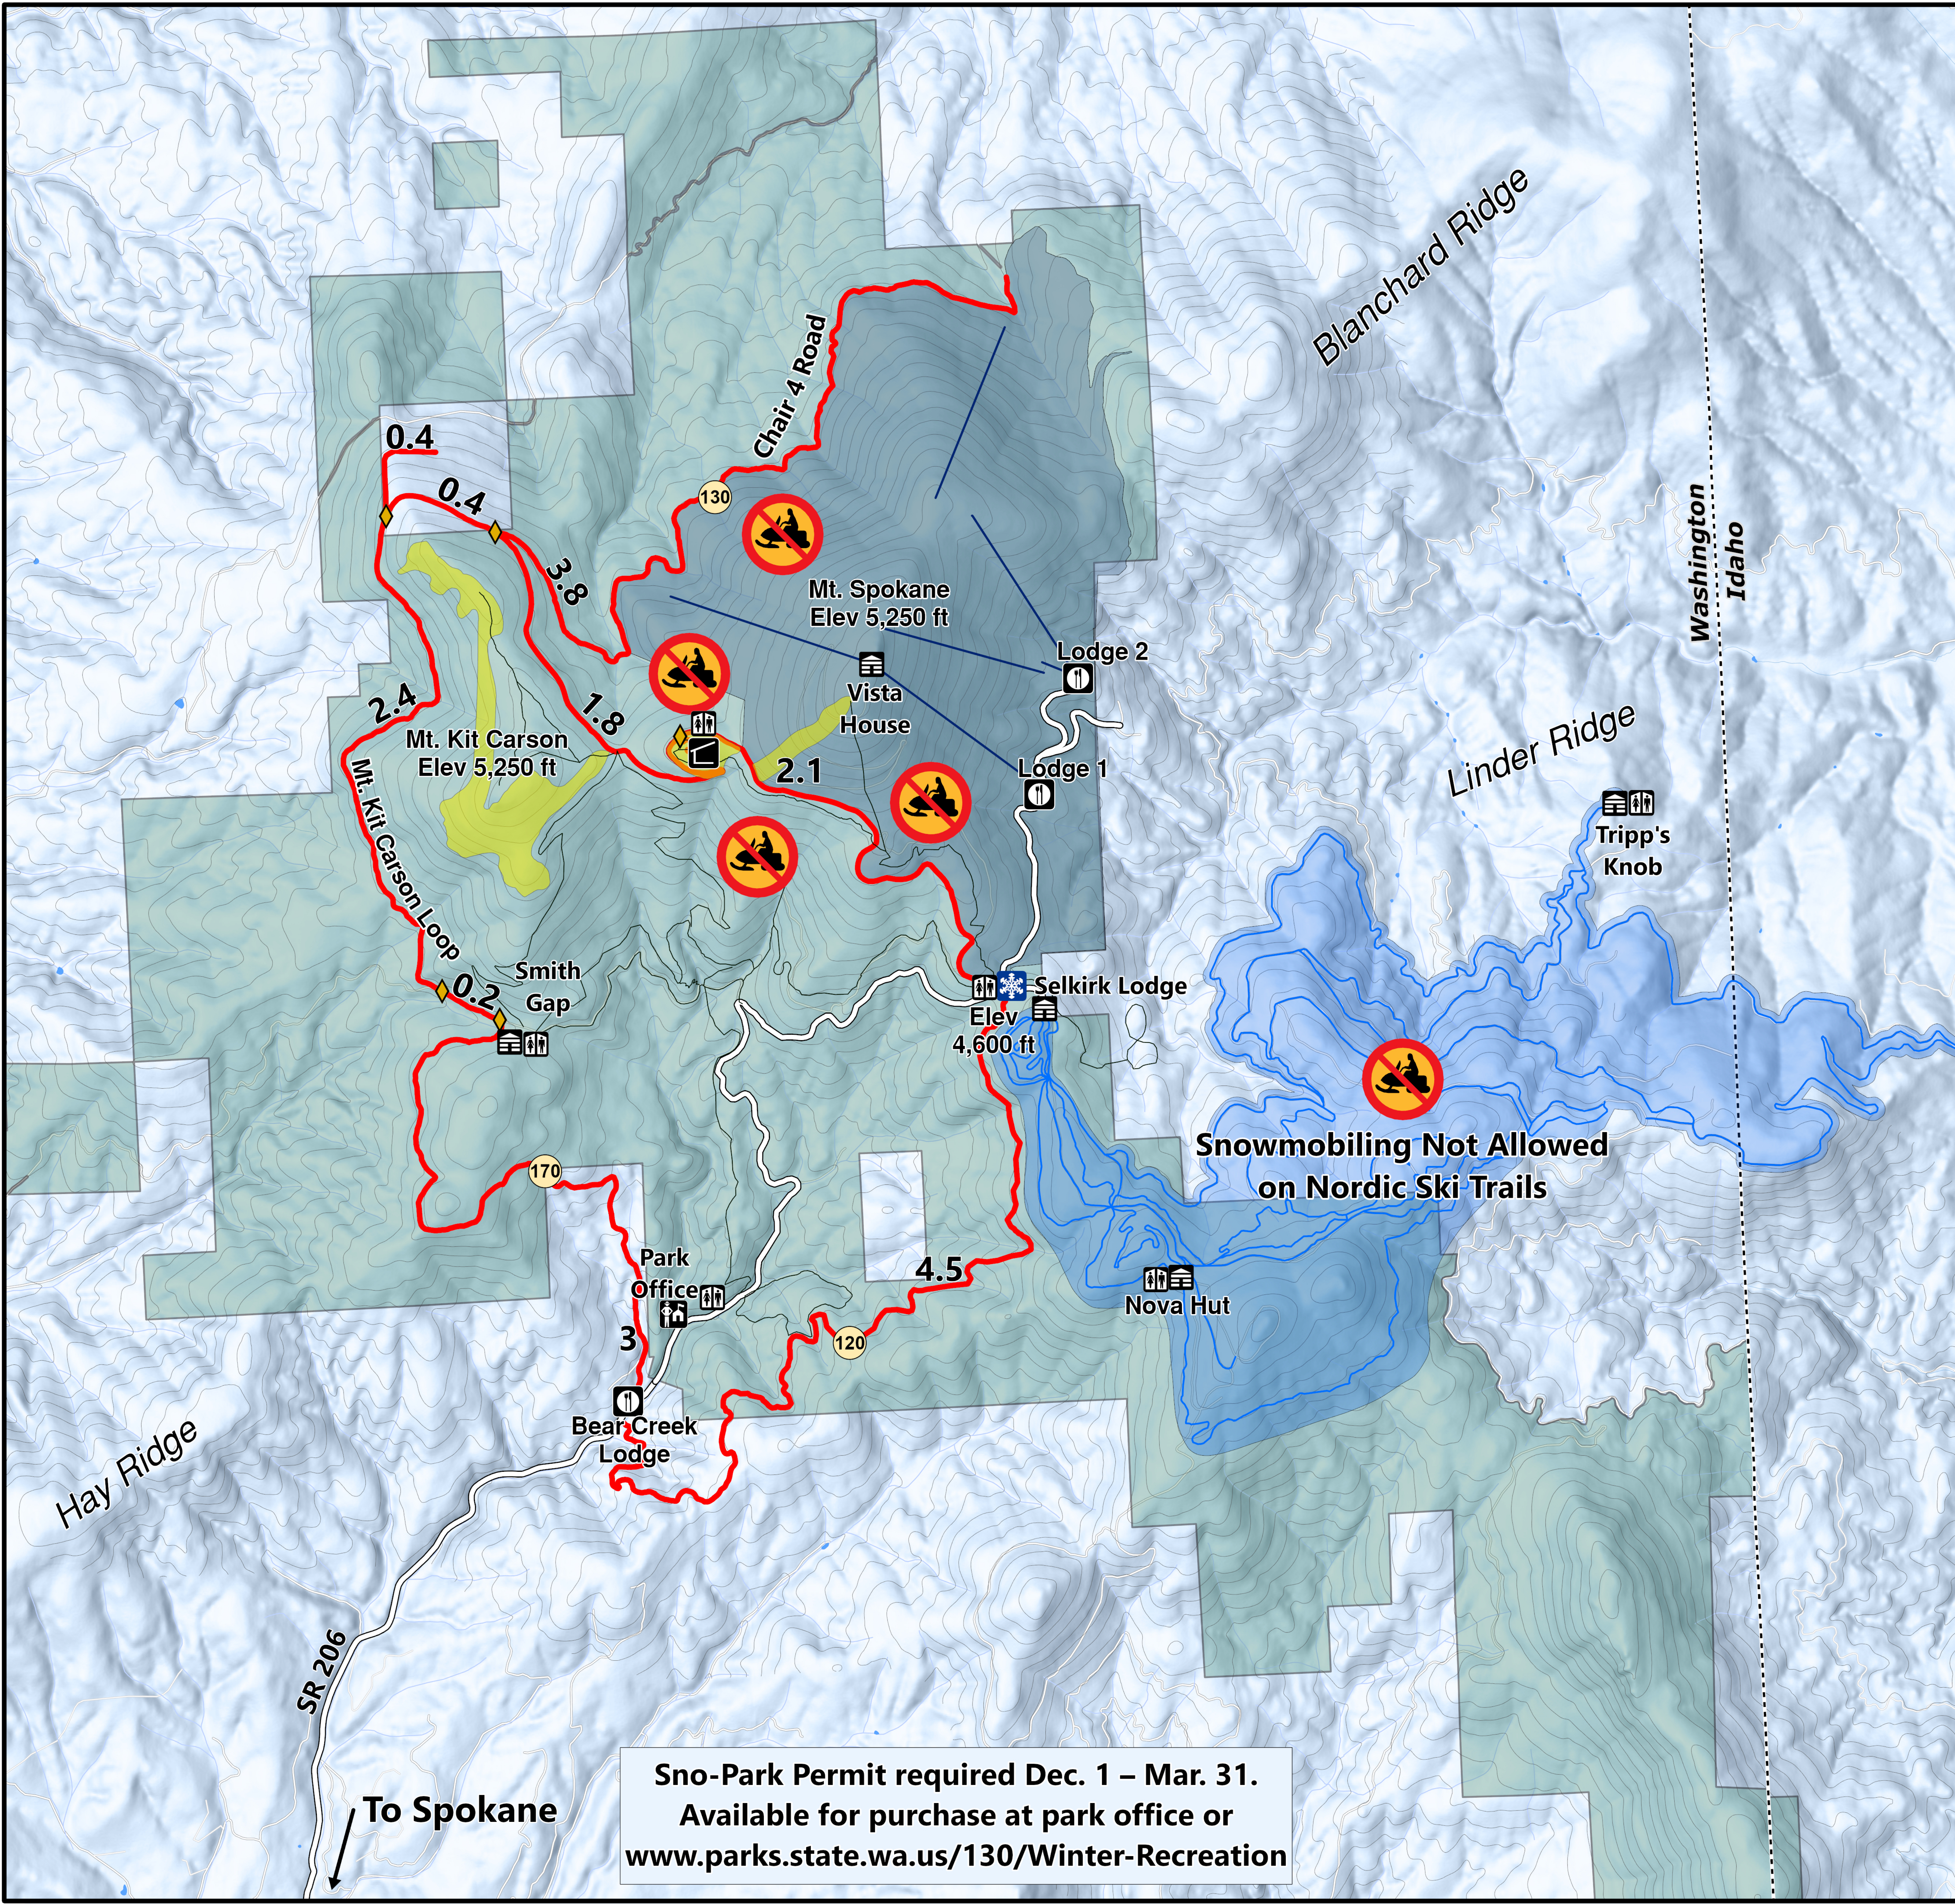

Welcome Mount Spokane Groomed Trail System

Explanation

-  Parking
-  Lodge
-  Historic CCC Cabin
-  Restroom
-  Park Office
-  Warming Shelters
-  Junctions
-  Trail Number
-  Groomed Snowmobile Trail
-  Groomed Nordic Trail
-  Snowshoe Route
-  Ski Lifts
-  Sno-Park Access Road
-  Designated Snowmobile Play Area
-  Alpine Ski Area
-  Nordic Ski Area
-  State Park Boundaries
-  100 ft Contour

Area has 19 miles of groomed snowmobile trails

Please stay on the trails, except for designated areas.

Snow grooming equipment may be on the trail at any time.

Trail grooming schedules may change without notice due to snow conditions, temperatures, equipment breakdowns, etc.

Be aware of potential avalanche danger, check www.nwac.us before you leave home.

*Trail grooming schedules and maps at www.parks.wa.gov/winter
Please report errors or comments to: winter@parks.wa.gov*

For Emergency Call 911
Spokane Co. Sheriff 509-532-8940.

Sno-Park Permit required Dec. 1 – Mar. 31.
Available for purchase at park office or
www.parks.state.wa.us/130/Winter-Recreation

To Spokane

SR 206