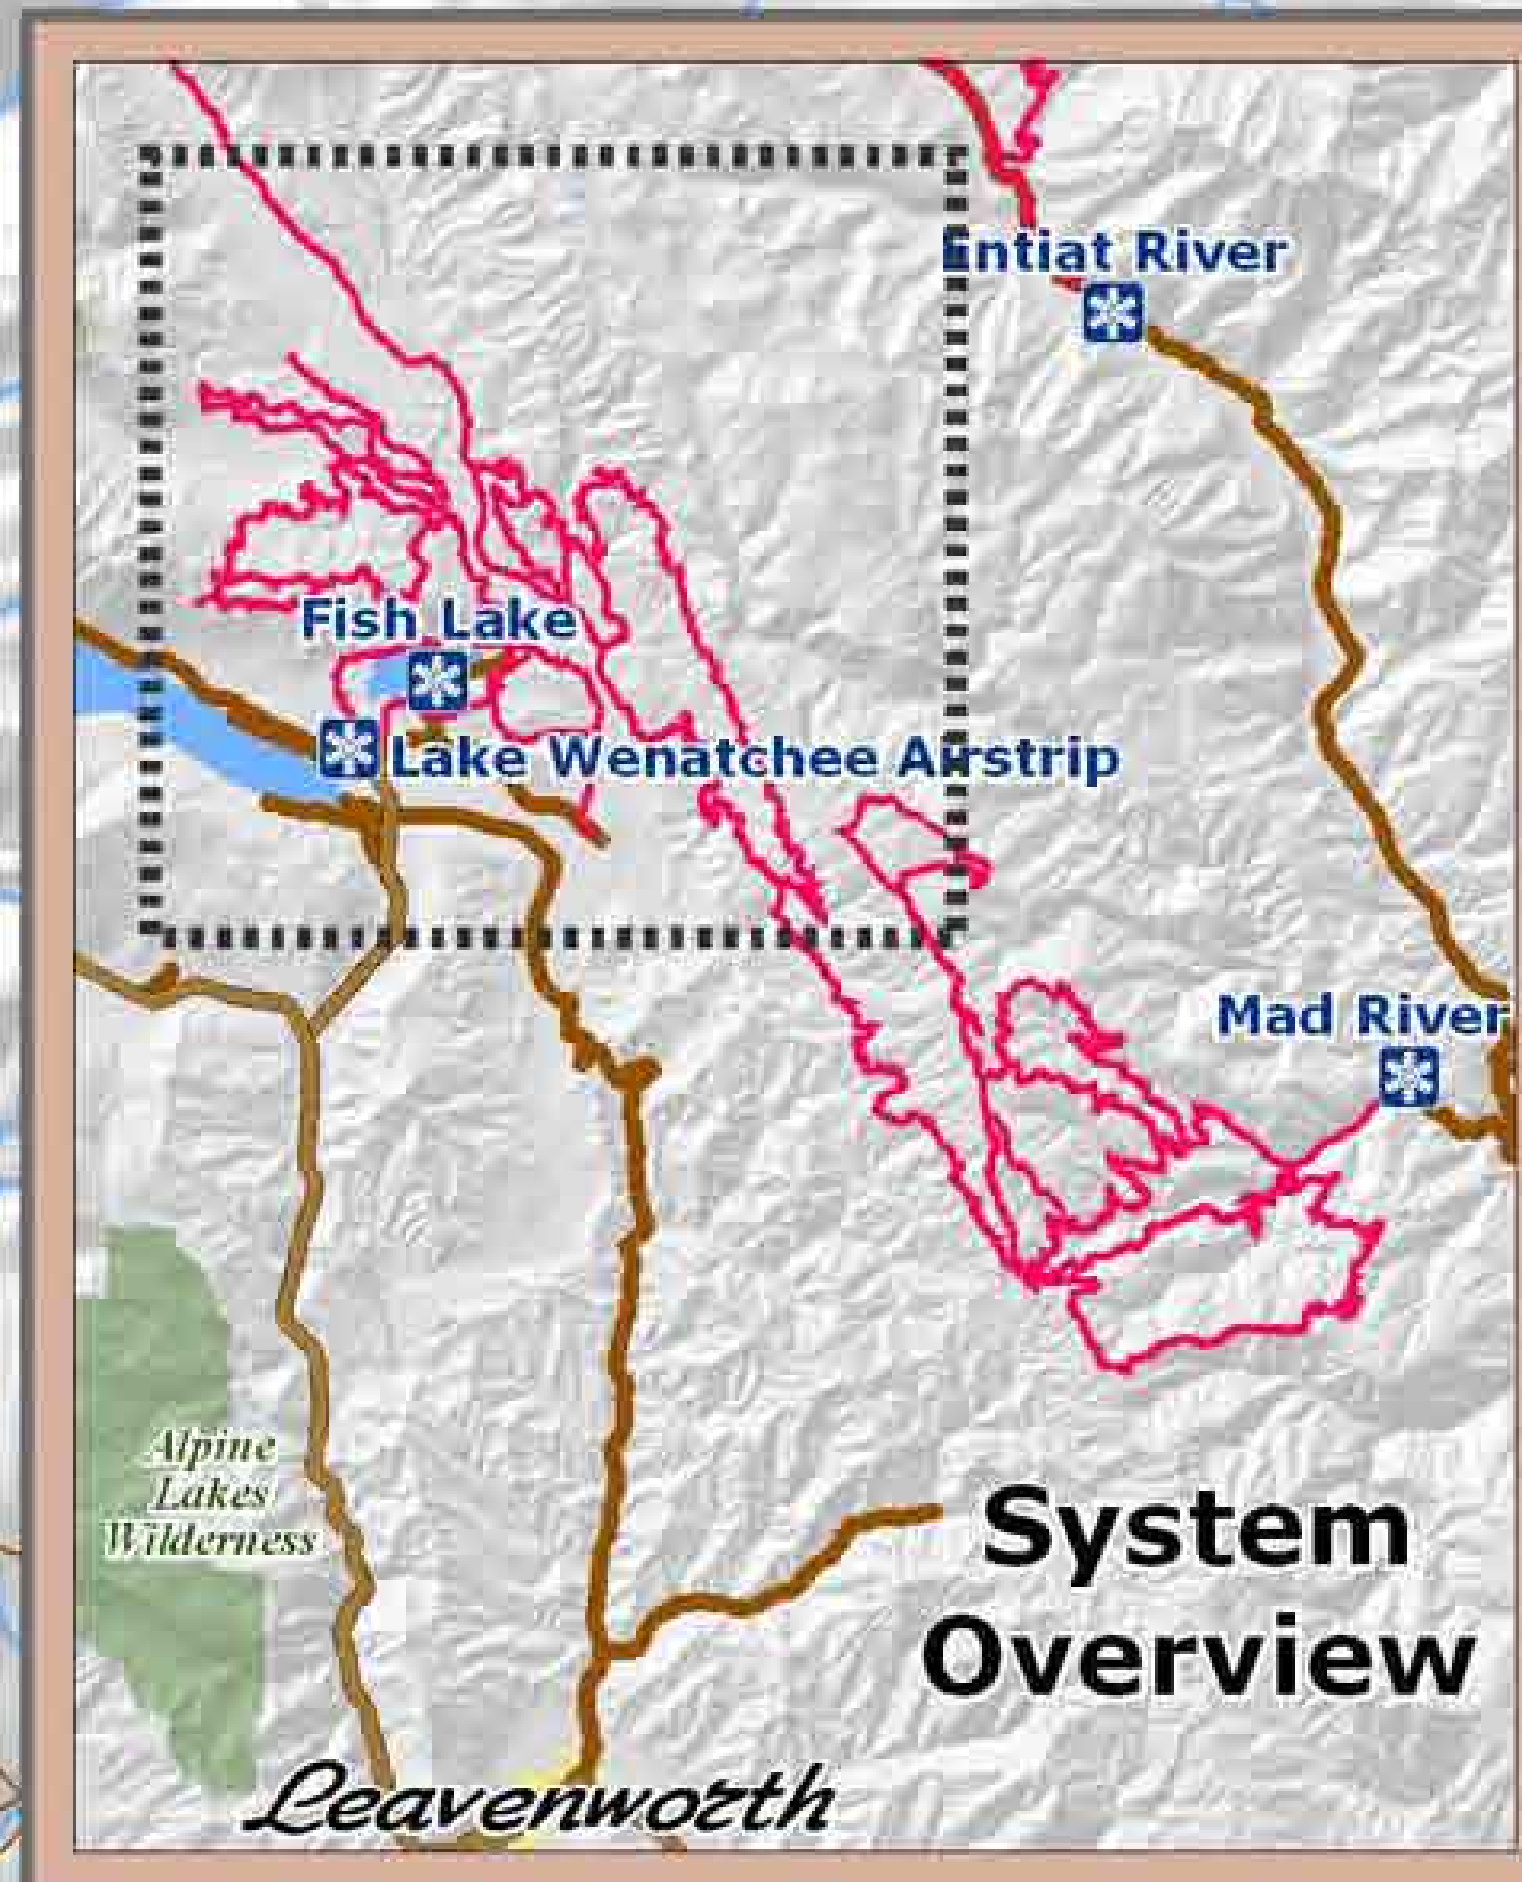

Welcome Fish Lake Sno-Park Groomed Trail System

- Trail 1, Fish Lake Route, 12 mi
- Trail 2, Fish Lake to Trinity, 22 mi.
- Trail 3, Meadow Creek Loop, 17 mi
- Trail 4, Pole Ridge to Snowcone, 13 mi
- Trail 5, Lower Chiwawa, 6 mi
- Trail 6, Twin Creek / Alder Creek, 9 mi
- Trail 8, Faultline / Beaver Creek, 18 mi

Explanation

- Sno-Park
- Groomed Snowmobile Trail
- Groomed Cross Country Ski Trail
- Marked Ski Trail
- Club Trail System Key
- Major Junction, System Key
- Restroom
- View
- Campground
- Highway
- Sno-Park Access Road
- Road
- State Park

Area has 186 miles of groomed snowmobile trails. Road number and mileage labeled between junctions.

Snow grooming equipment may be on the trail at any time.

Trail grooming schedules may change without notice due to snow conditions, temperatures, equipment breakdowns, etc.

Be aware of potential avalanche danger, check www.nvac.us before you leave home.

*Trail grooming schedules and maps at www.parks.wa.gov/winter
Please report errors or comments to: winter@parks.wa.gov*

**For Emergency Call 911
Chelan Co. Sheriff 509-663-9911**