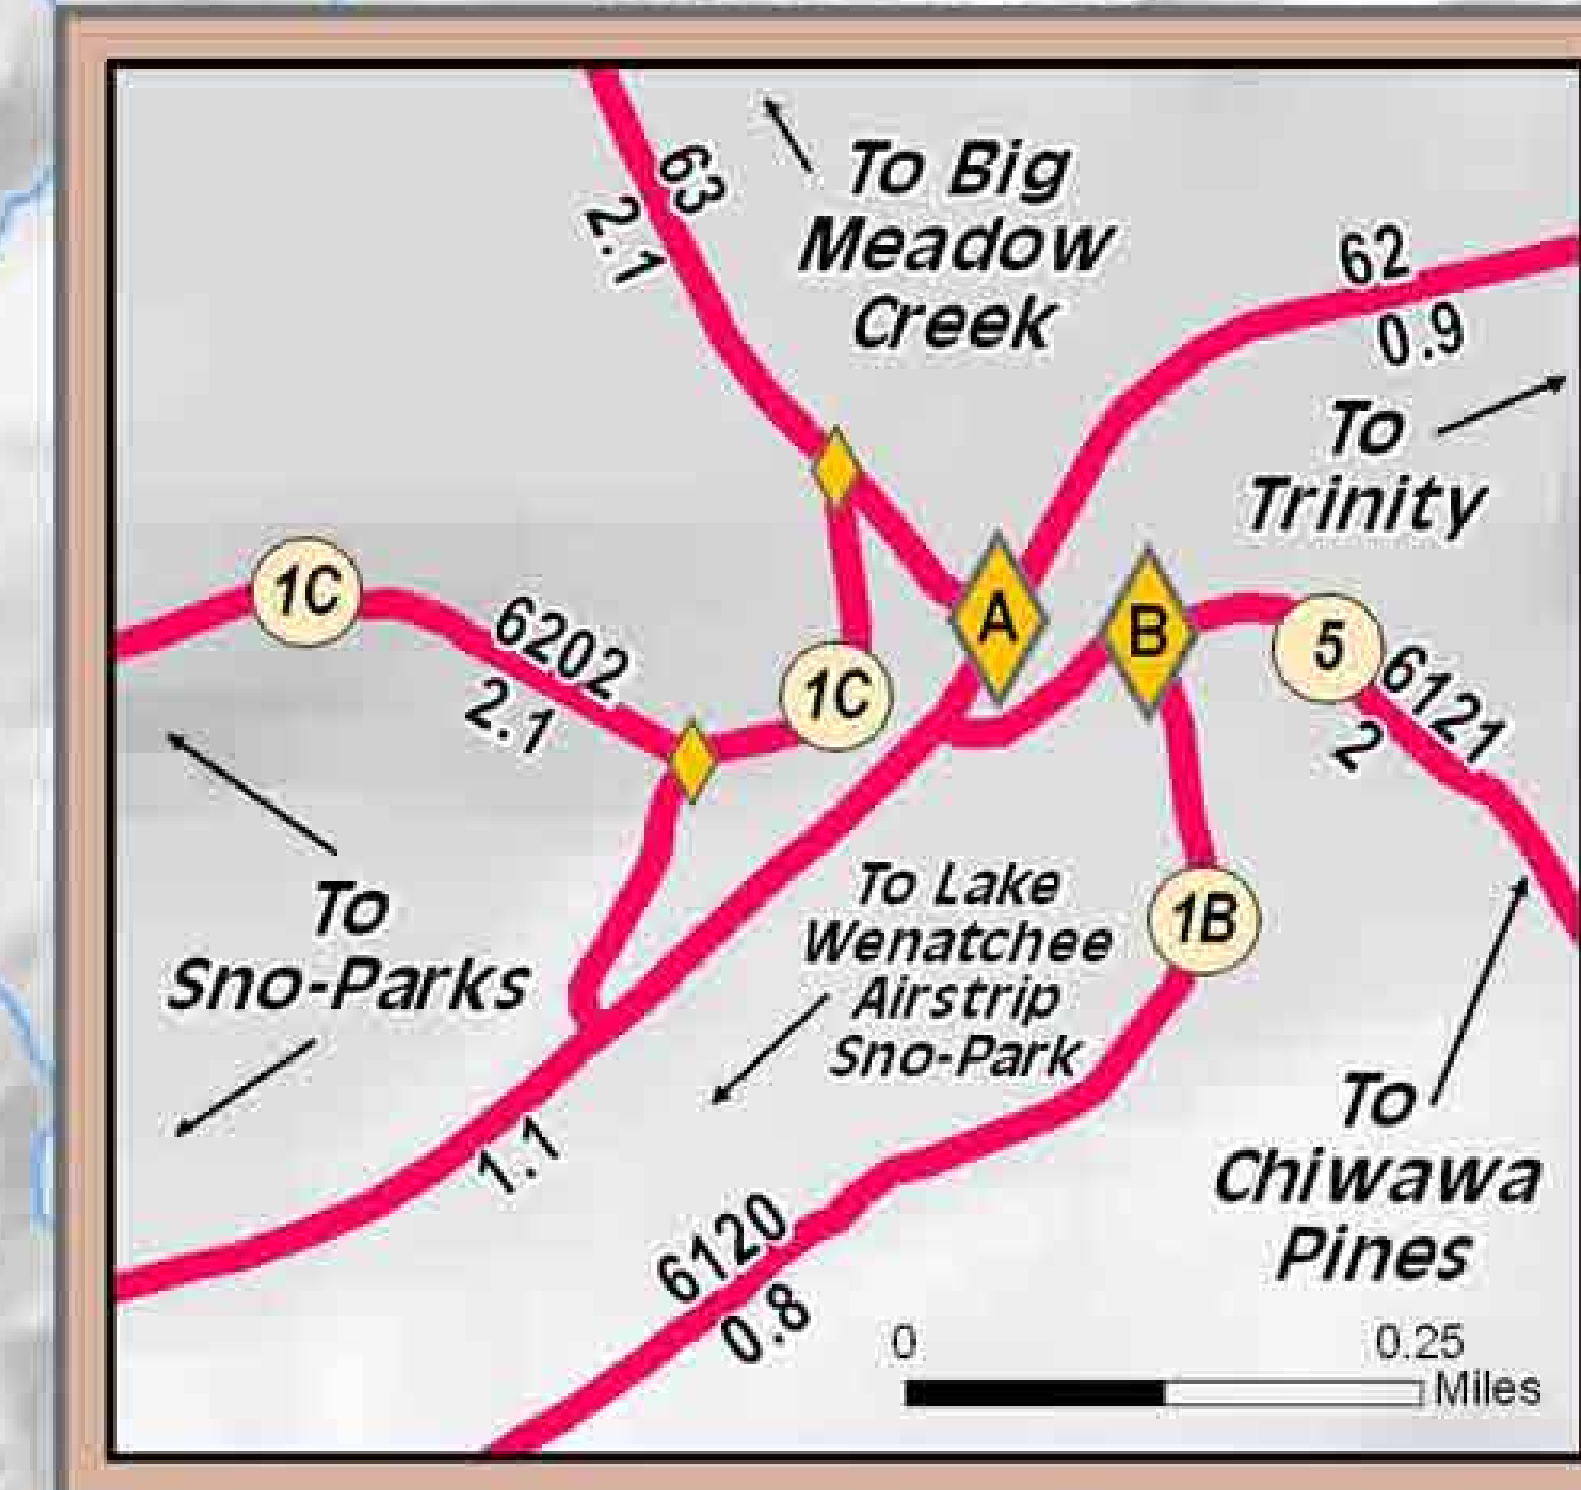

Welcome Fish Lake Sno-Park Groomed Trail System

- Trail 1, Fish Lake Route, 12 mi
- Trail 2, Fish Lake to Trinity, 22 mi.
- Trail 3, Meadow Creek Loop, 17 mi
- Trail 4, Pole Ridge to Snowcone, 13 mi
- Trail 5, Lower Chiwawa, 6 mi
- Trail 6, Twin Creek / Alder Creek, 9 mi
- Trail 8, Faultline / Beaver Creek, 18 mi

Explanation

- Sno-Park
- Groomed Snowmobile Trail
- Groomed Cross Country Ski Trail
- Marked Ski Trail
- Club Trail System Key
- Major Junction, System Key
- Restroom
- View
- Campground
- Highway
- Sno-Park Access Road
- Road
- State Park

Area has 186 miles of groomed snowmobile trails. Road number and mileage labeled between junctions.

Snow grooming equipment may be on the trail at any time.

Trail grooming schedules may change without notice due to snow conditions, temperatures, equipment breakdowns, etc.