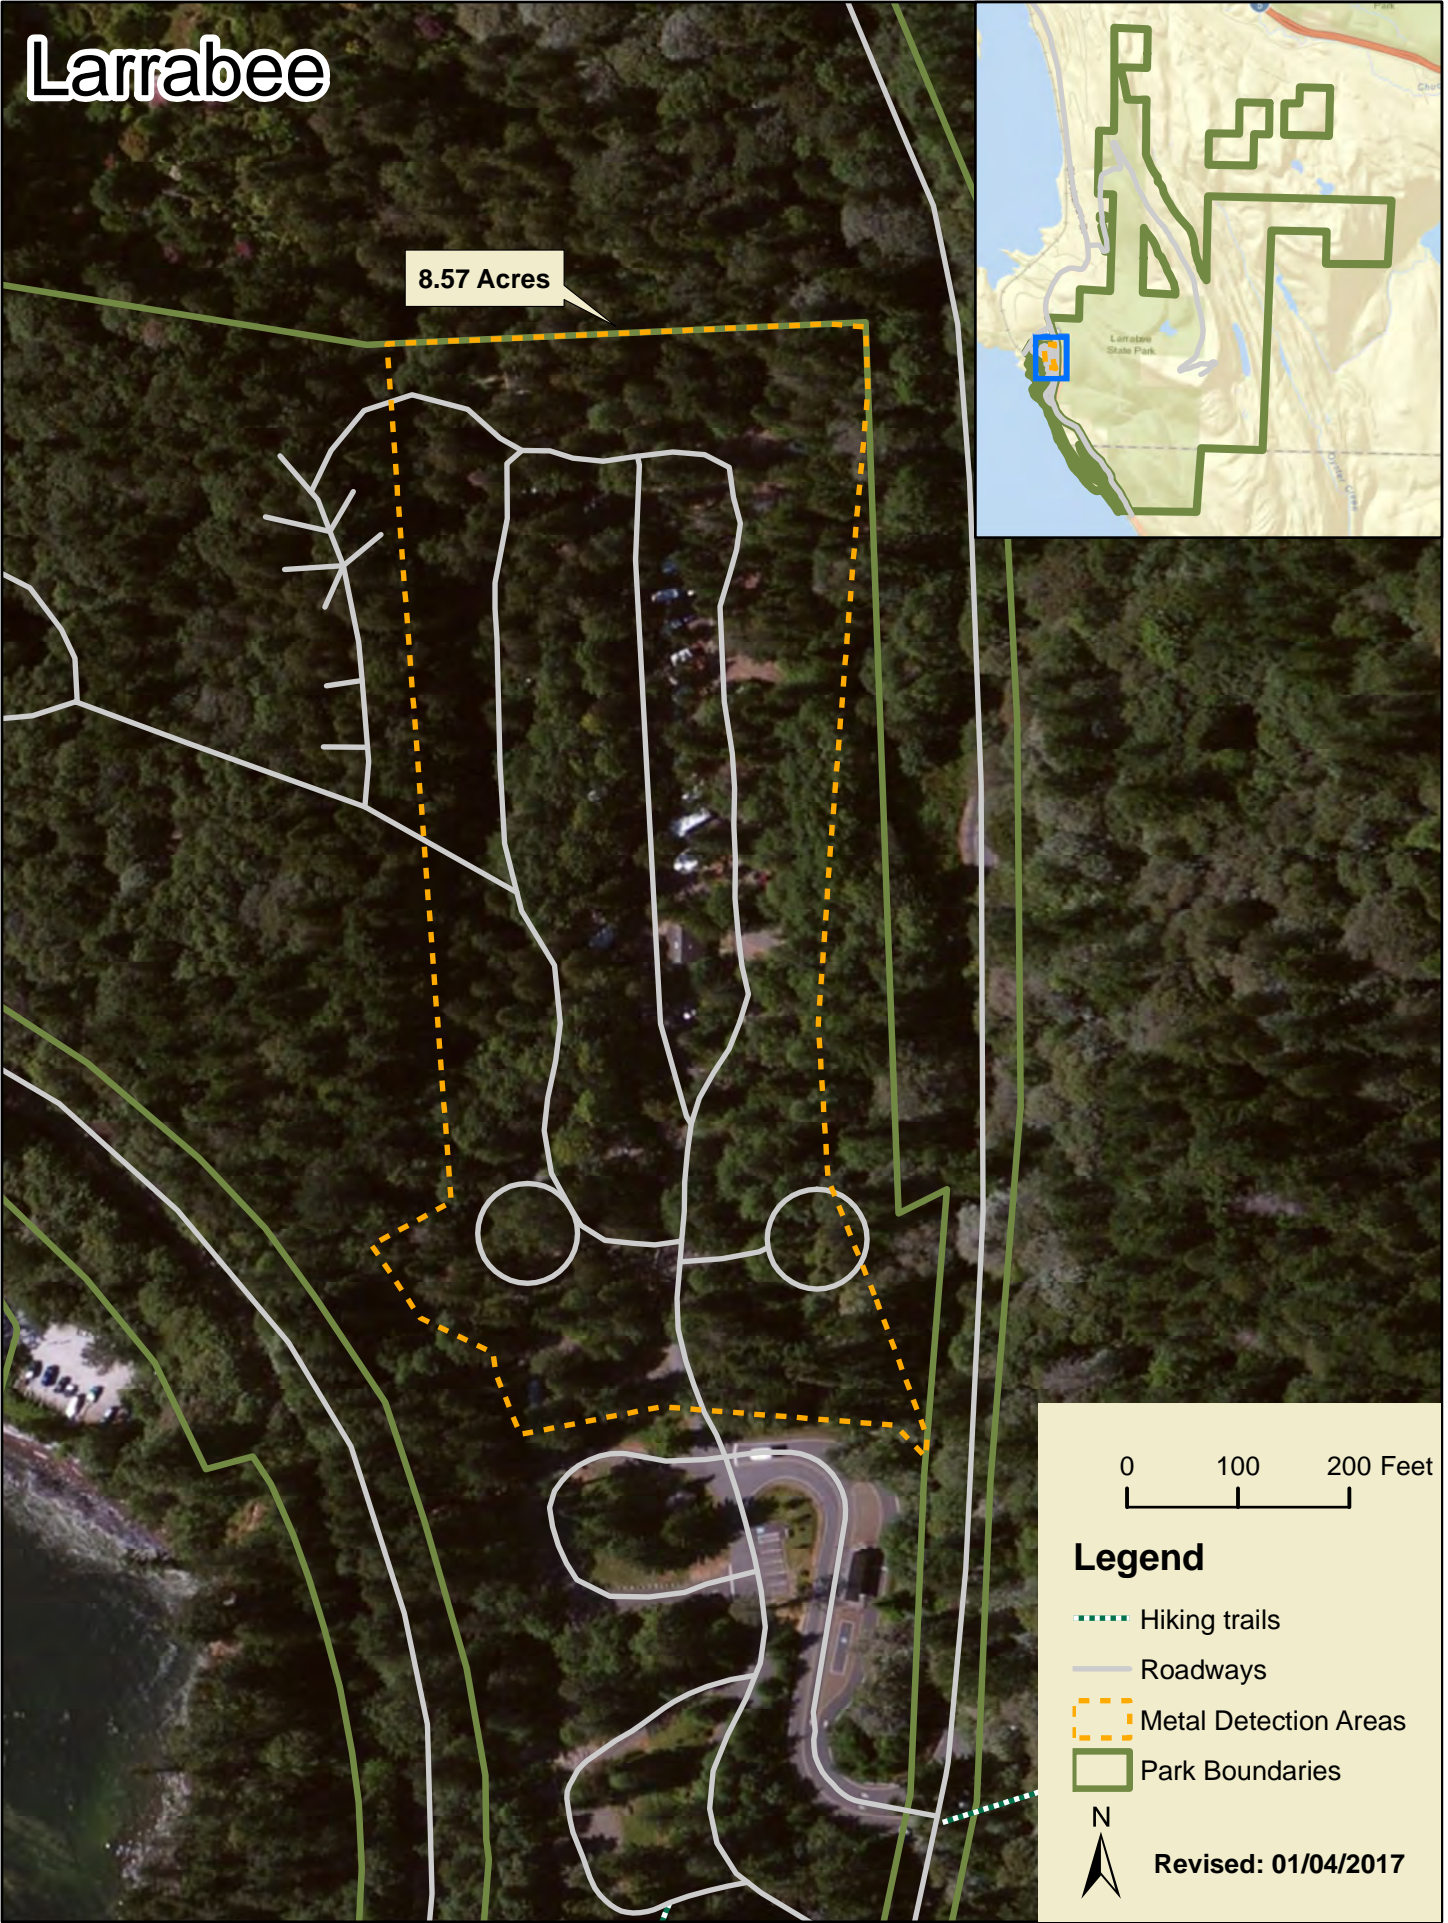

Larrabee

8.57 Acres

0 100 200 Feet

Legend

- Hiking trails
- Roadways
- Metal Detection Areas
- Park Boundaries

Revised: 01/04/2017