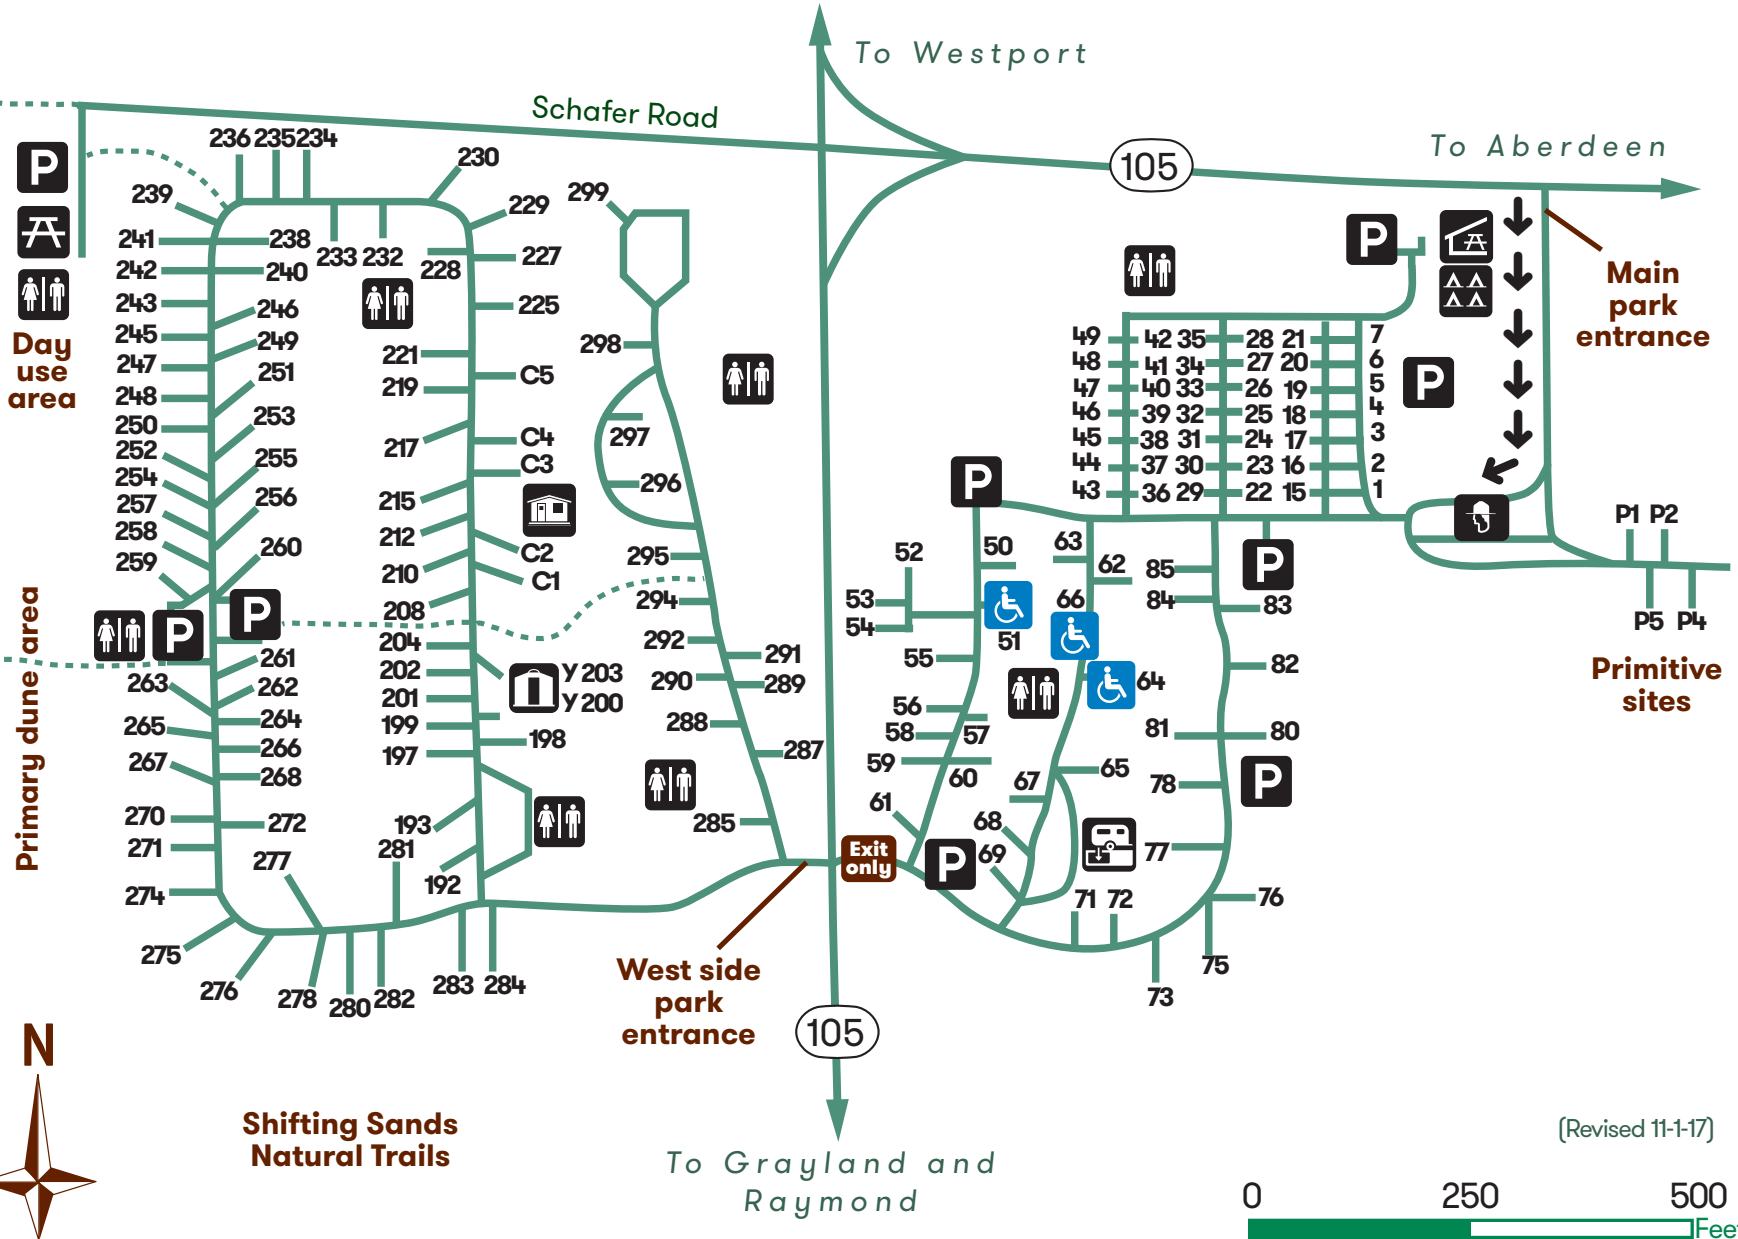

Twin Harbors State Park

- Group camp
- Picnic shelter
- Parking
- RV dump station
- ADA accessible
- Yurt
- Camping
- Restroom
- Picnic
- Cabins
- Welcome center
- One way
- Exit only
- Trail

Pacific Ocean