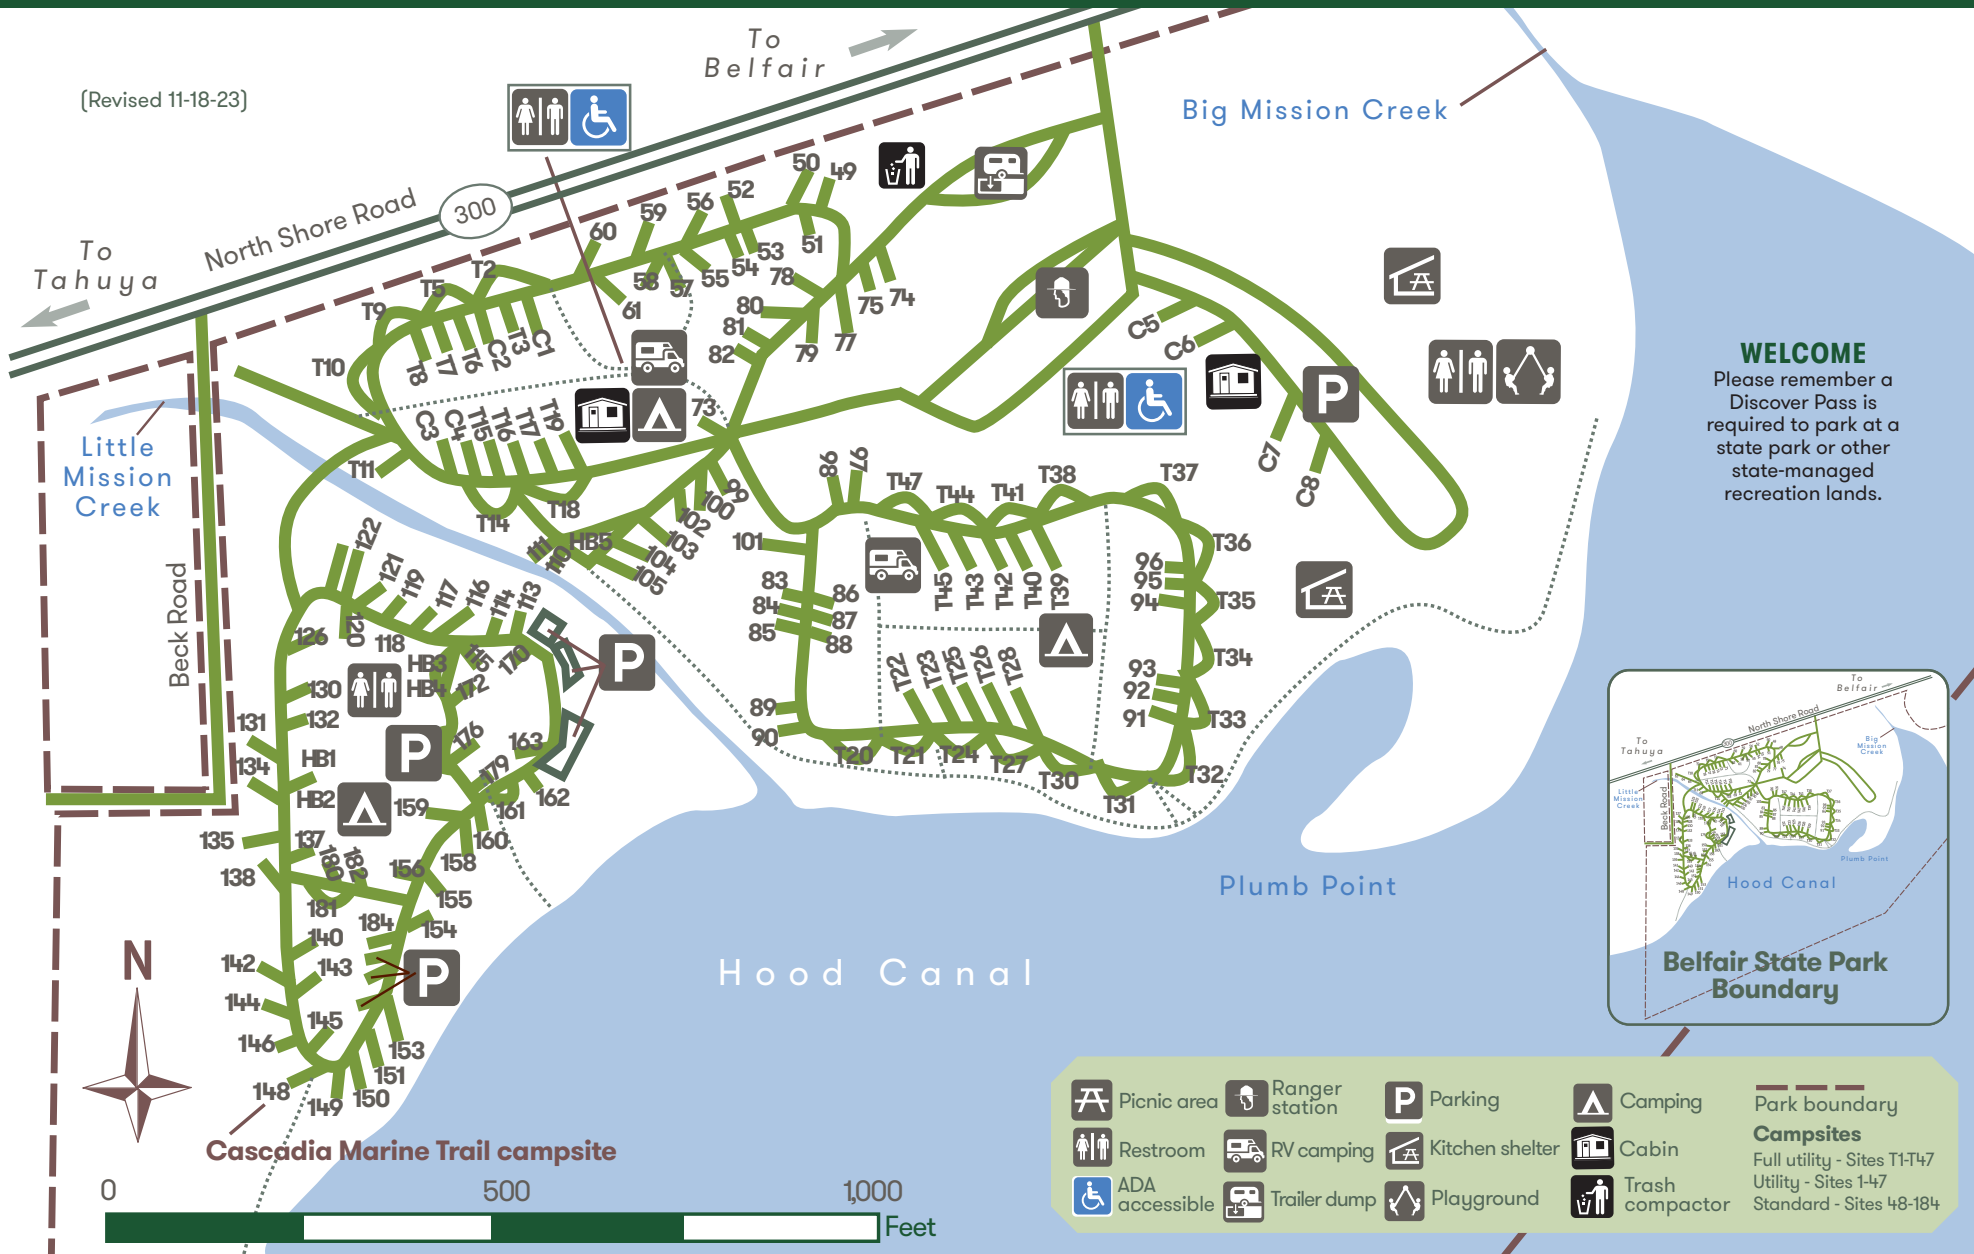

BELFAIR STATE PARK

(Revised 11-18-23)

WELCOME
Please remember a Discover Pass is required to park at a state park or other state-managed recreation lands.

Cascadia Marine Trail campsites

- | | | | | |
|----------------|----------------|-----------------|-----------------|-----------------------------|
| Picnic area | Ranger station | Parking | Camping | Park boundary |
| Restroom | RV camping | Kitchen shelter | Cabin | Campsites |
| ADA accessible | Trailer dump | Playground | Trash compactor | Full utility - Sites T1-T47 |
| | | | | Utility - Sites 1-47 |
| | | | | Standard - Sites 48-184 |