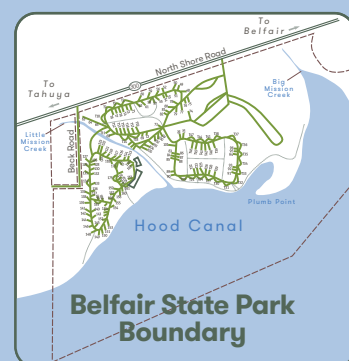

BELFAIR STATE PARK

(Revised 11-18-23)

WELCOME
Please remember a Discover Pass is required to park at a state park or other state-managed recreation lands.

Cascadia Marine Trail campsites

- | | | | | |
|----------------|----------------|-----------------|-----------------|-----------------------------|
| Picnic area | Ranger station | Parking | Camping | Park boundary |
| Restroom | RV camping | Kitchen shelter | Cabin | Campsites |
| ADA accessible | Trailer dump | Playground | Trash compactor | Full utility - Sites T1-T47 |
| | | | | Utility - Sites 1-47 |
| | | | | Standard - Sites 48-184 |