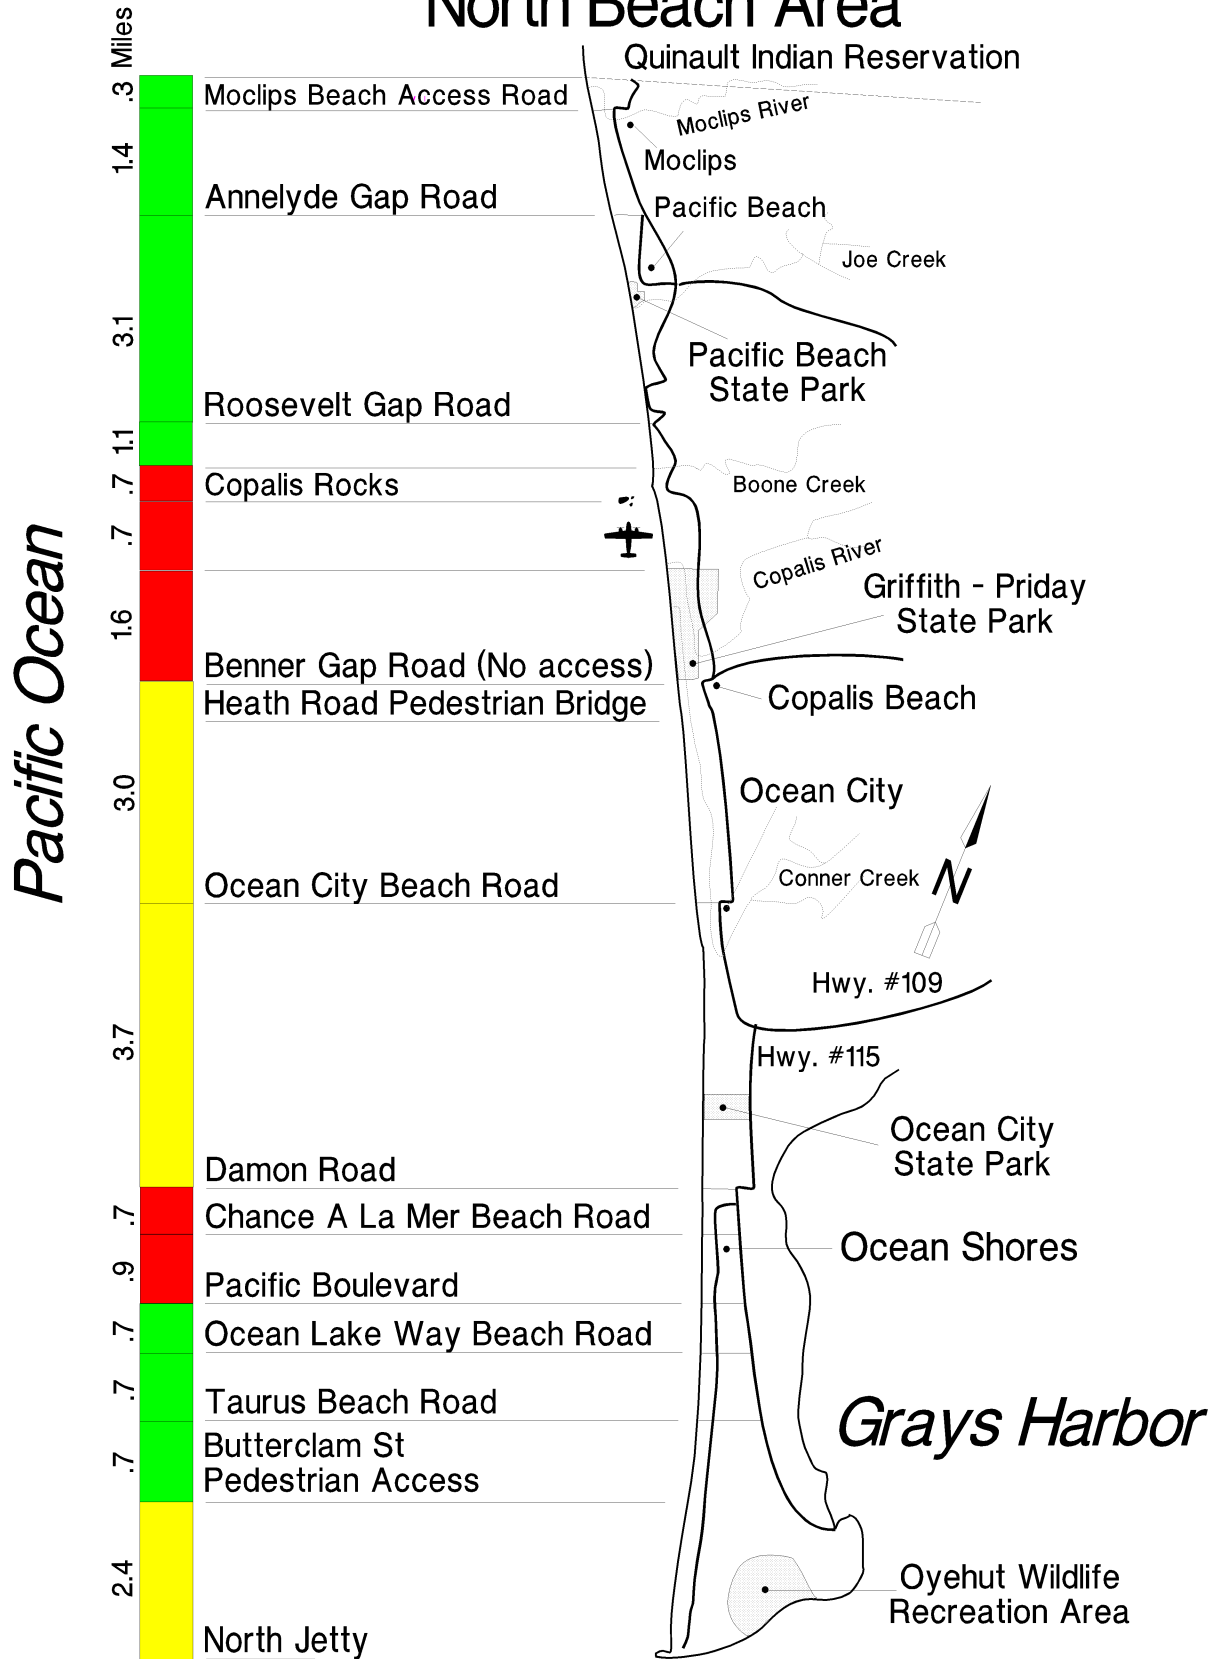

Wind-Powered Vehicle Use Rules North Beach Area

MAP NOT TO SCALE

Created by Dennis Mills 3/90
WPV update 5/15