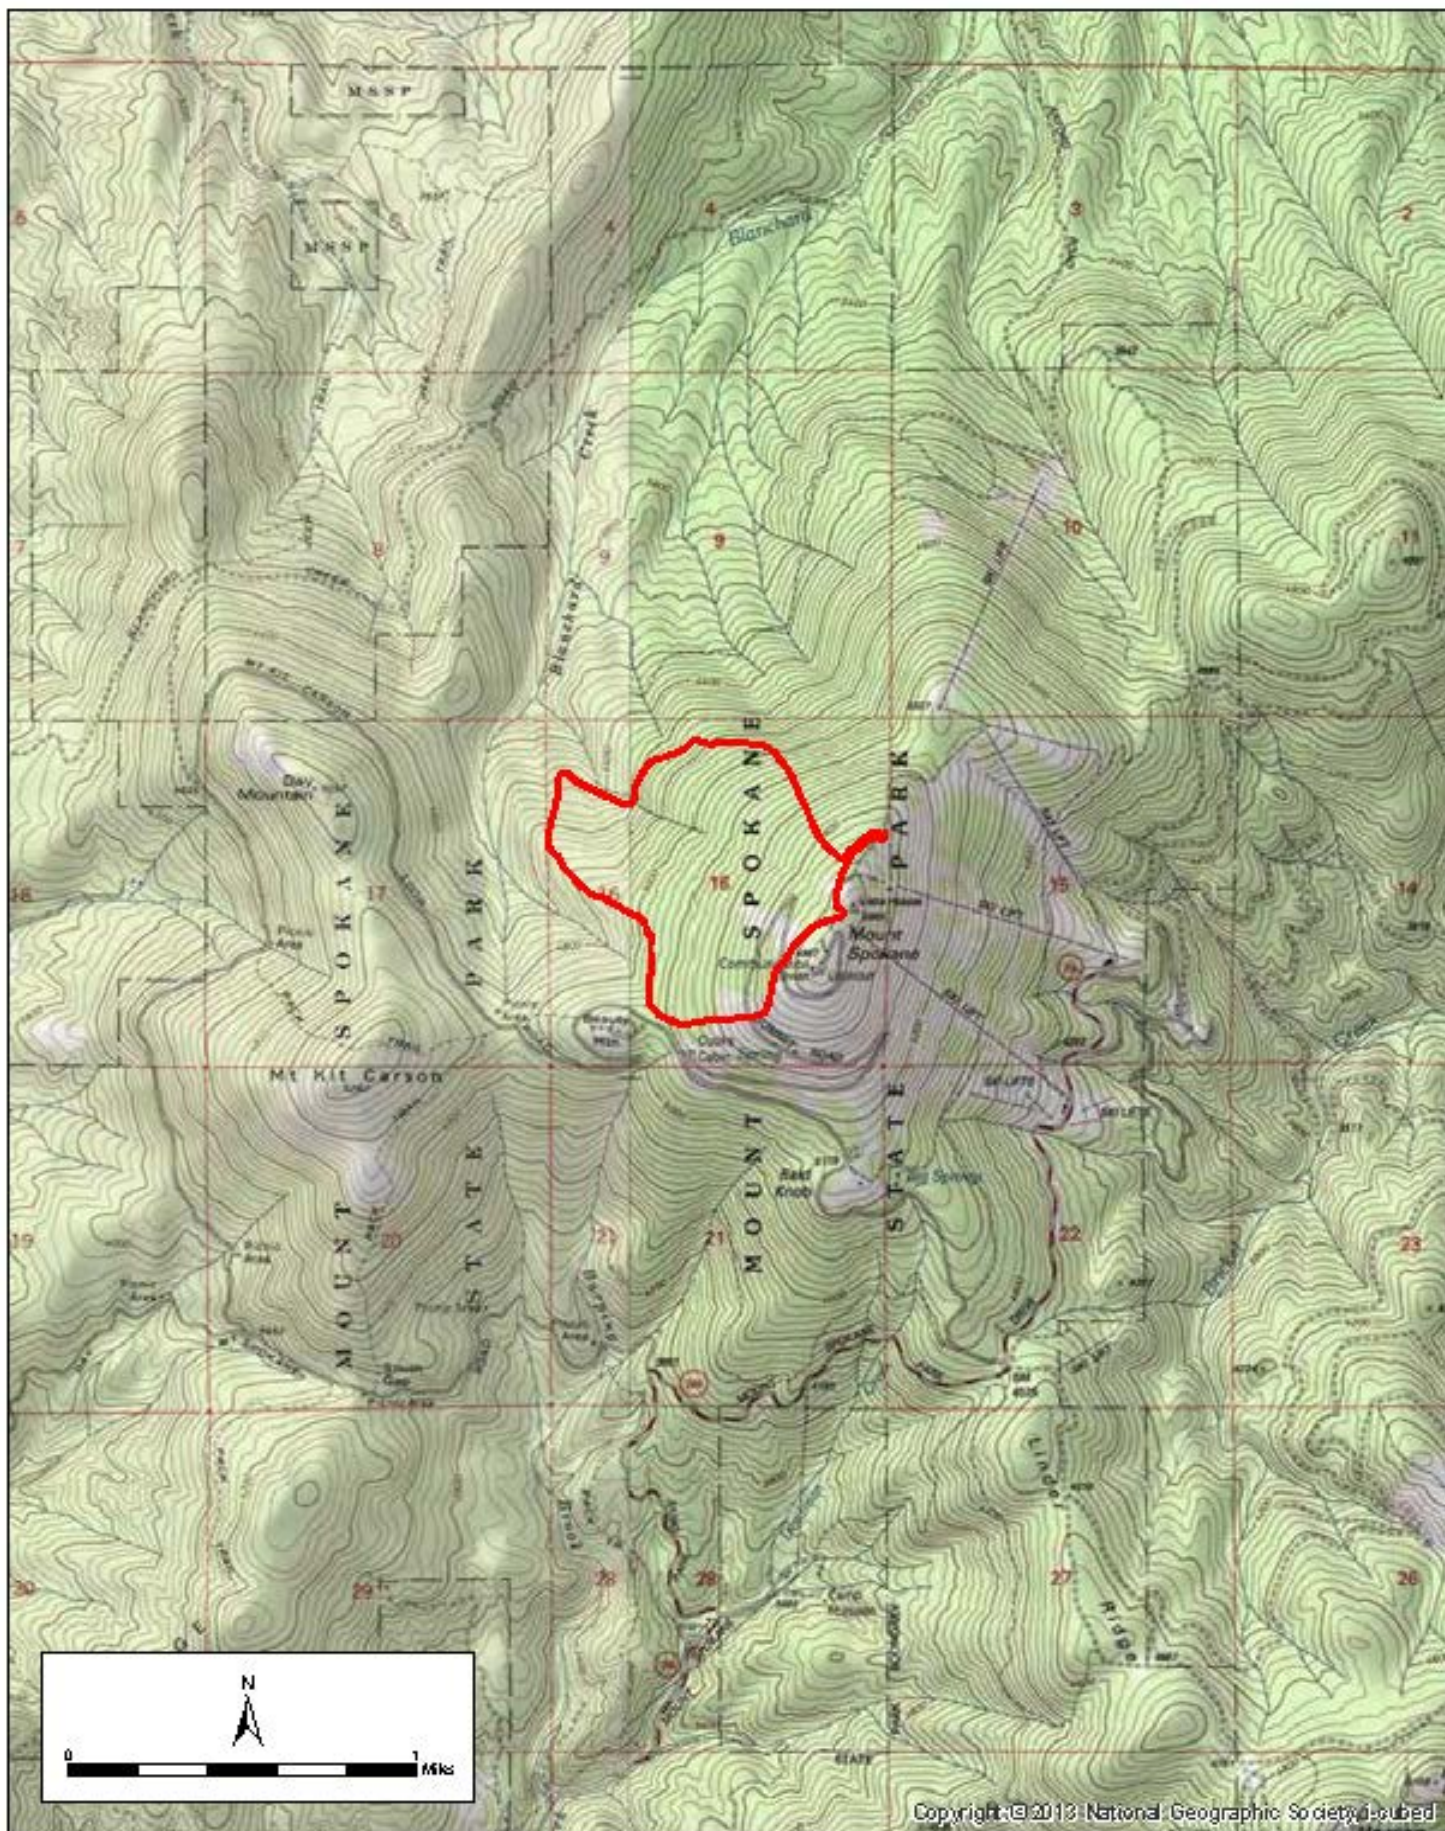

Figure 1
Site Location
Mount Spokane 2000 – Mount Spokane Ski and Snowboard Park Expansion Area

Figure 2
Existing Conditions
Mount Spokane 2000 – Mount Spokane Ski and Snowboard Park Expansion Area

Figure 3
Proposed Conditions
Mount Spokane 2000 – Mount Spokane Ski and Snowboard Park Expansion Area

Figure 4
USGS Topographic Map
Mount Spokane 2000 – Mount Spokane Ski and Snowboard Park Expansion Area

Figure 7a
1995 Aerial Photograph
Mount Spokane 2000 - Mount Spokane Ski and Snowboard Park Expansion Area

Figure 7b
2005 Aerial Photograph
Mount Spokane 2000 - Mount Spokane Ski and Snowboard Park Expansion Area