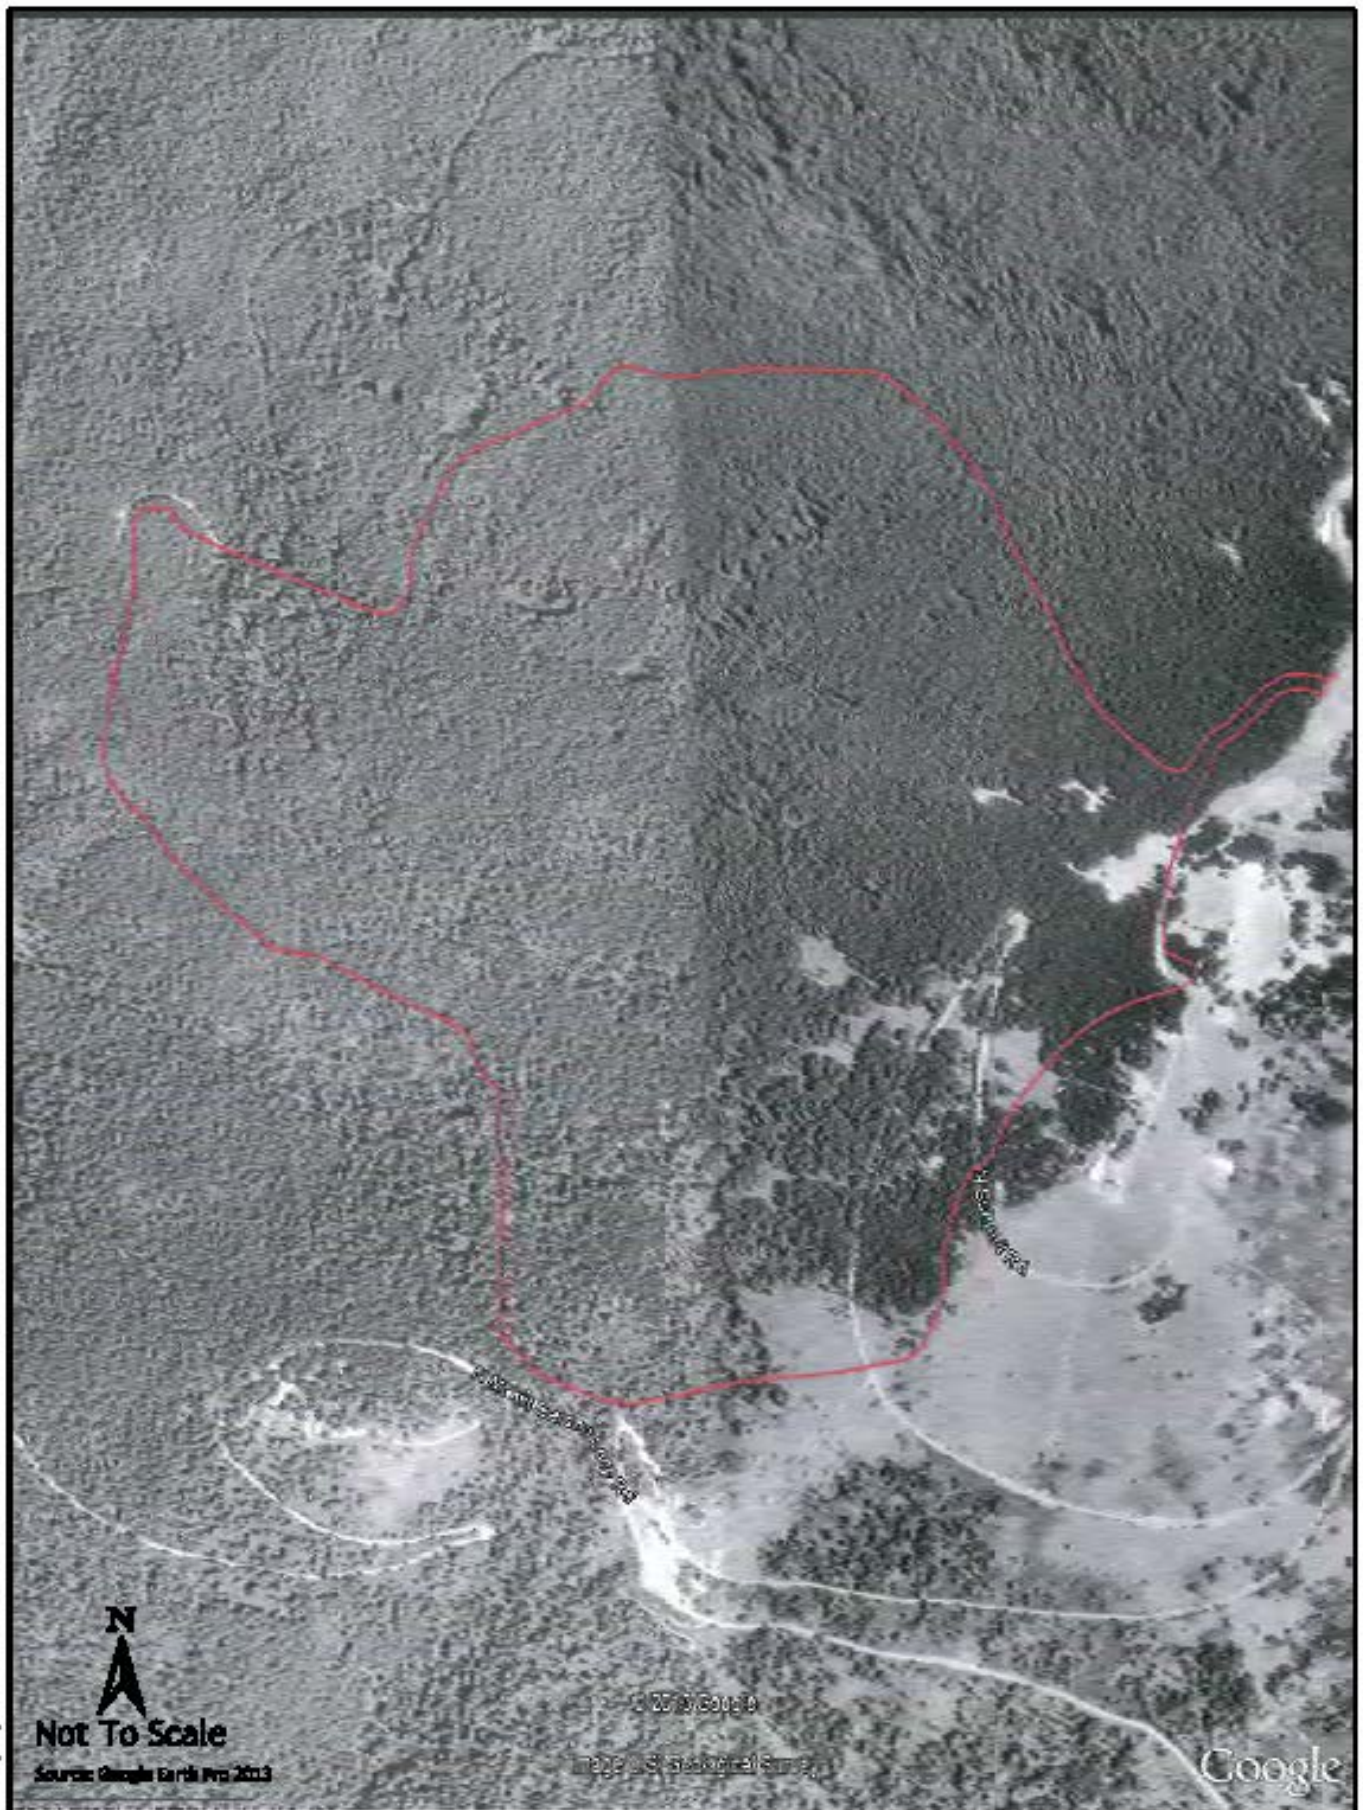

Figure 1
Site Location
Mount Spokane 2000 – Mount Spokane Ski and Snowboard Park Expansion Area

Figure 2
Existing Conditions
Mount Spokane 2000 – Mount Spokane Ski and Snowboard Park Expansion Area

Figure 3
Proposed Conditions
Mount Spokane 2000 – Mount Spokane Ski and Snowboard Park Expansion Area

Figure 4
USGS Topographic Map
Mount Spokane 2000 – Mount Spokane Ski and Snowboard Park Expansion Area

Figure 7a
1995 Aerial Photograph
Mount Spokane 2000 - Mount Spokane Ski and Snowboard Park Expansion Area

Figure 7b
2005 Aerial Photograph
Mount Spokane 2000 - Mount Spokane Ski and Snowboard Park Expansion Area