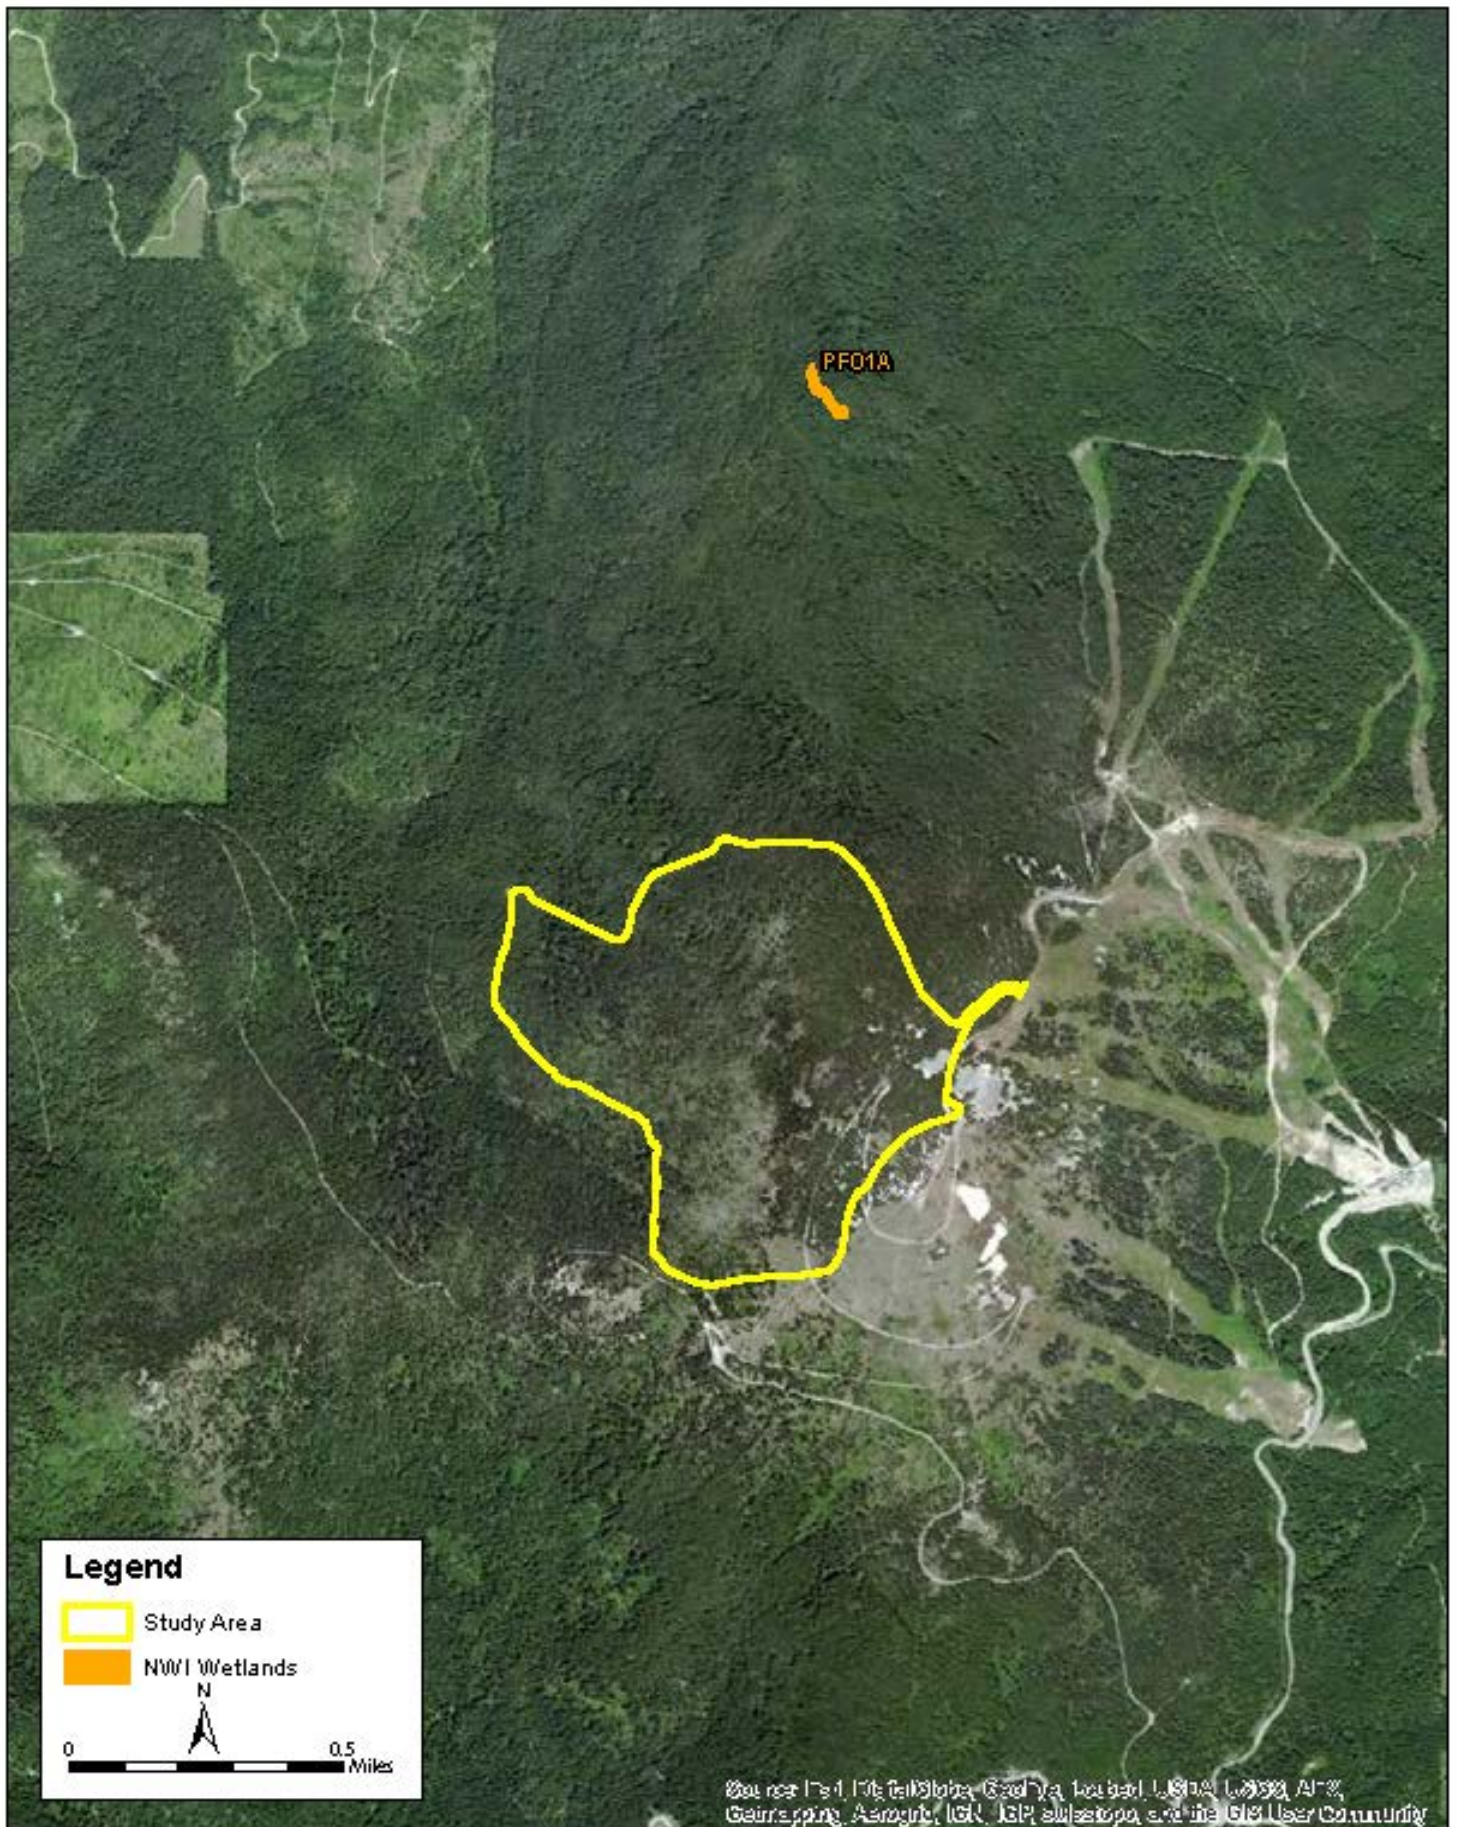

Figure 1
Site Location
Mount Spokane 2000 – Mount Spokane Ski and Snowboard Park Expansion Area

Figure 2
Existing Conditions
Mount Spokane 2000 – Mount Spokane Ski and Snowboard Park Expansion Area

Figure 3
Proposed Conditions
Mount Spokane 2000 – Mount Spokane Ski and Snowboard Park Expansion Area

Figure 4
USGS Topographic Map
Mount Spokane 2000 – Mount Spokane Ski and Snowboard Park Expansion Area

Figure 7a
1995 Aerial Photograph
Mount Spokane 2000 - Mount Spokane Ski and Snowboard Park Expansion Area

Figure 7b
2005 Aerial Photograph
Mount Spokane 2000 - Mount Spokane Ski and Snowboard Park Expansion Area