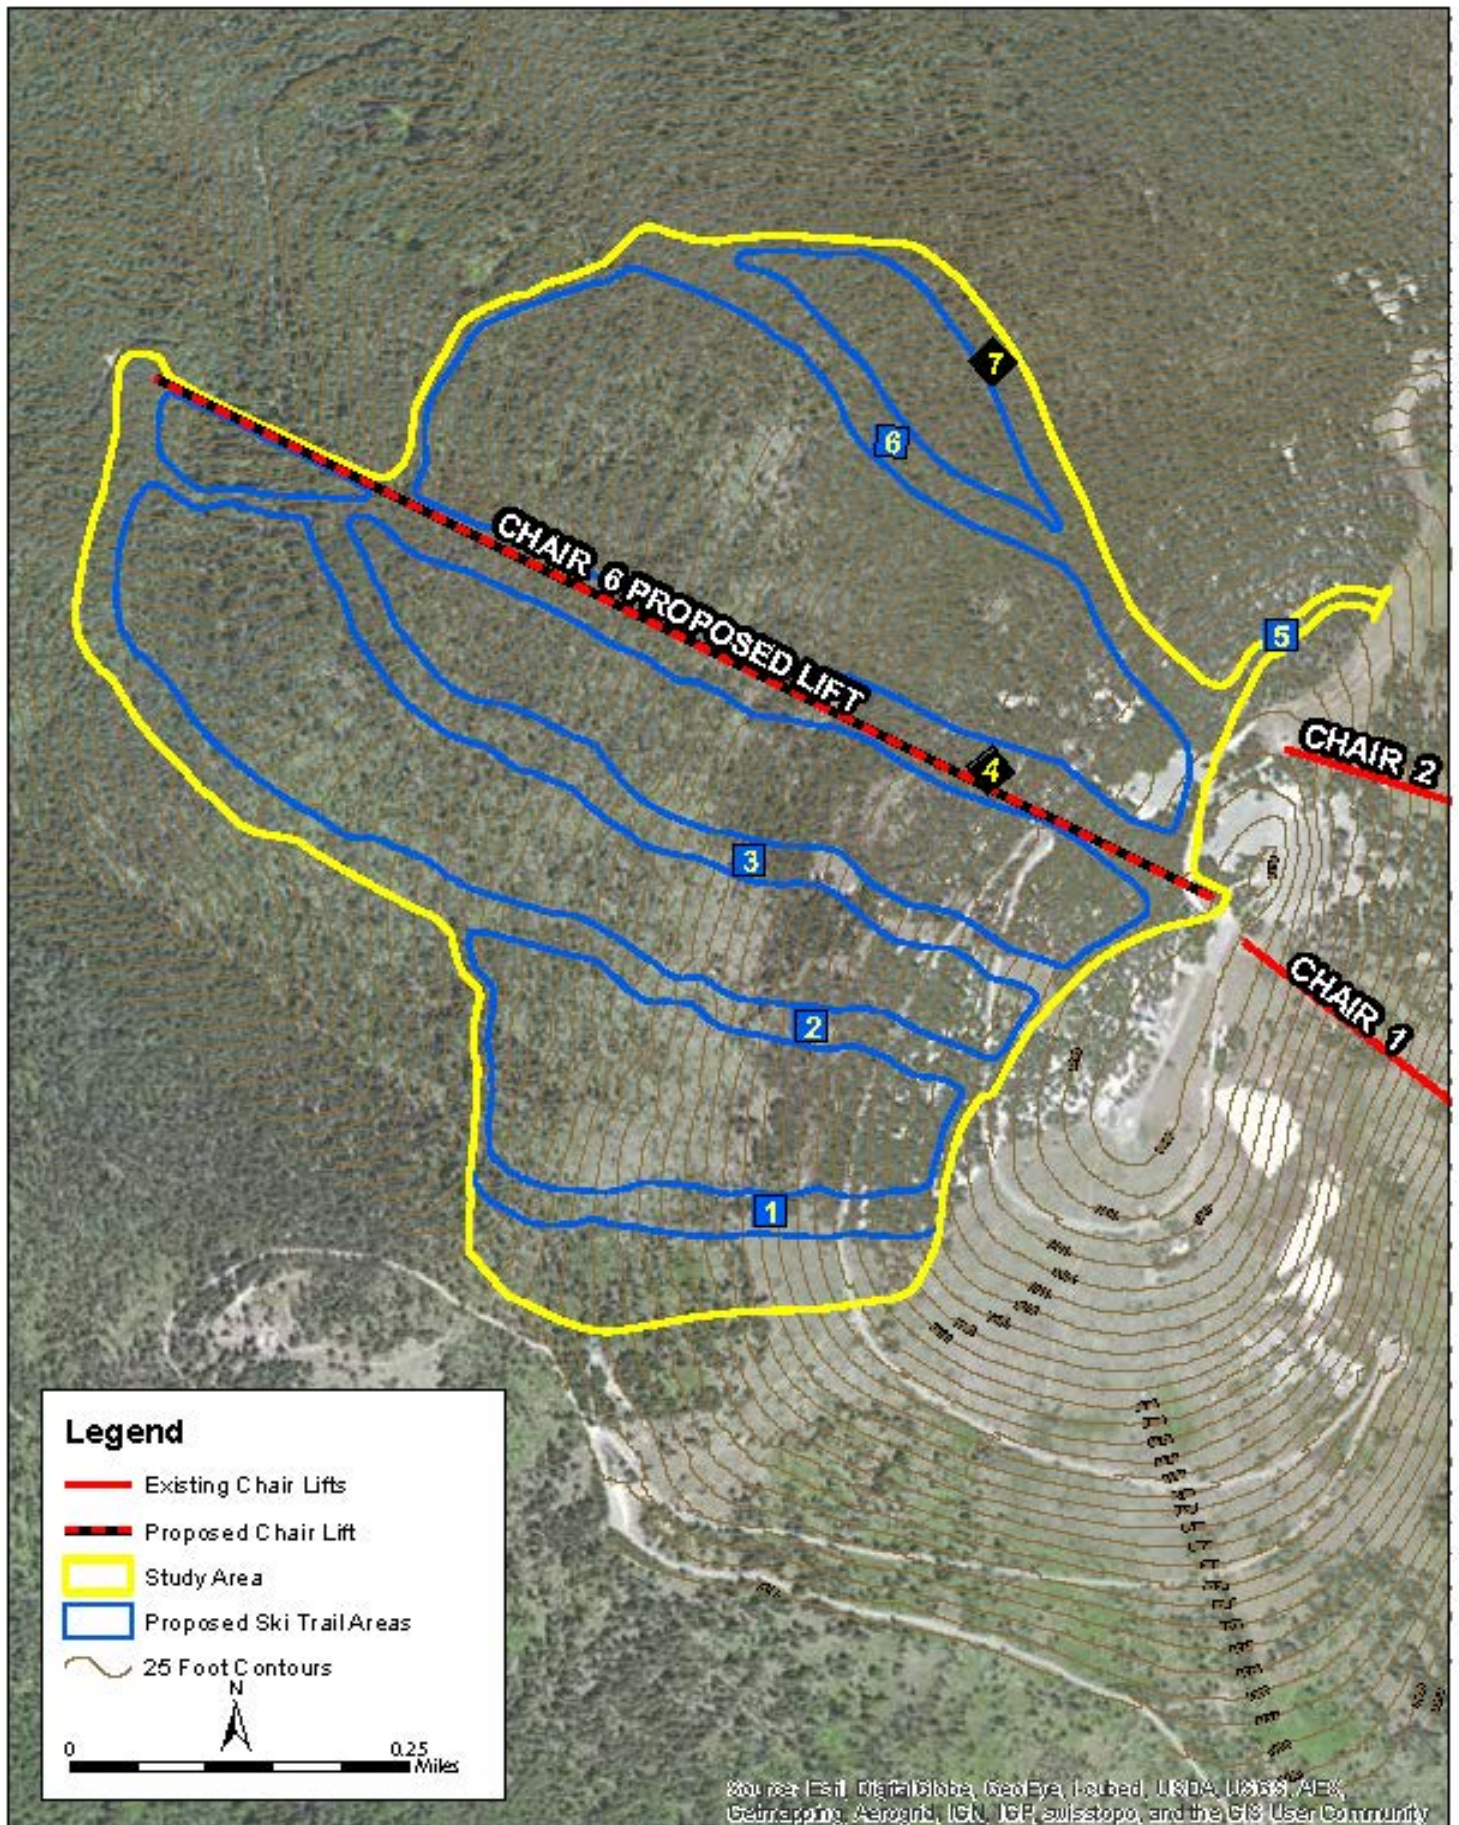

Figure 1
Site Location
Mount Spokane 2000 – Mount Spokane Ski and Snowboard Park Expansion Area

Figure 2
Existing Conditions
Mount Spokane 2000 – Mount Spokane Ski and Snowboard Park Expansion Area

Figure 3
Proposed Conditions
Mount Spokane 2000 – Mount Spokane Ski and Snowboard Park Expansion Area

Figure 4
USGS Topographic Map
Mount Spokane 2000 – Mount Spokane Ski and Snowboard Park Expansion Area

Figure 7a
1995 Aerial Photograph
Mount Spokane 2000 - Mount Spokane Ski and Snowboard Park Expansion Area

Figure 7b
2005 Aerial Photograph
Mount Spokane 2000 - Mount Spokane Ski and Snowboard Park Expansion Area