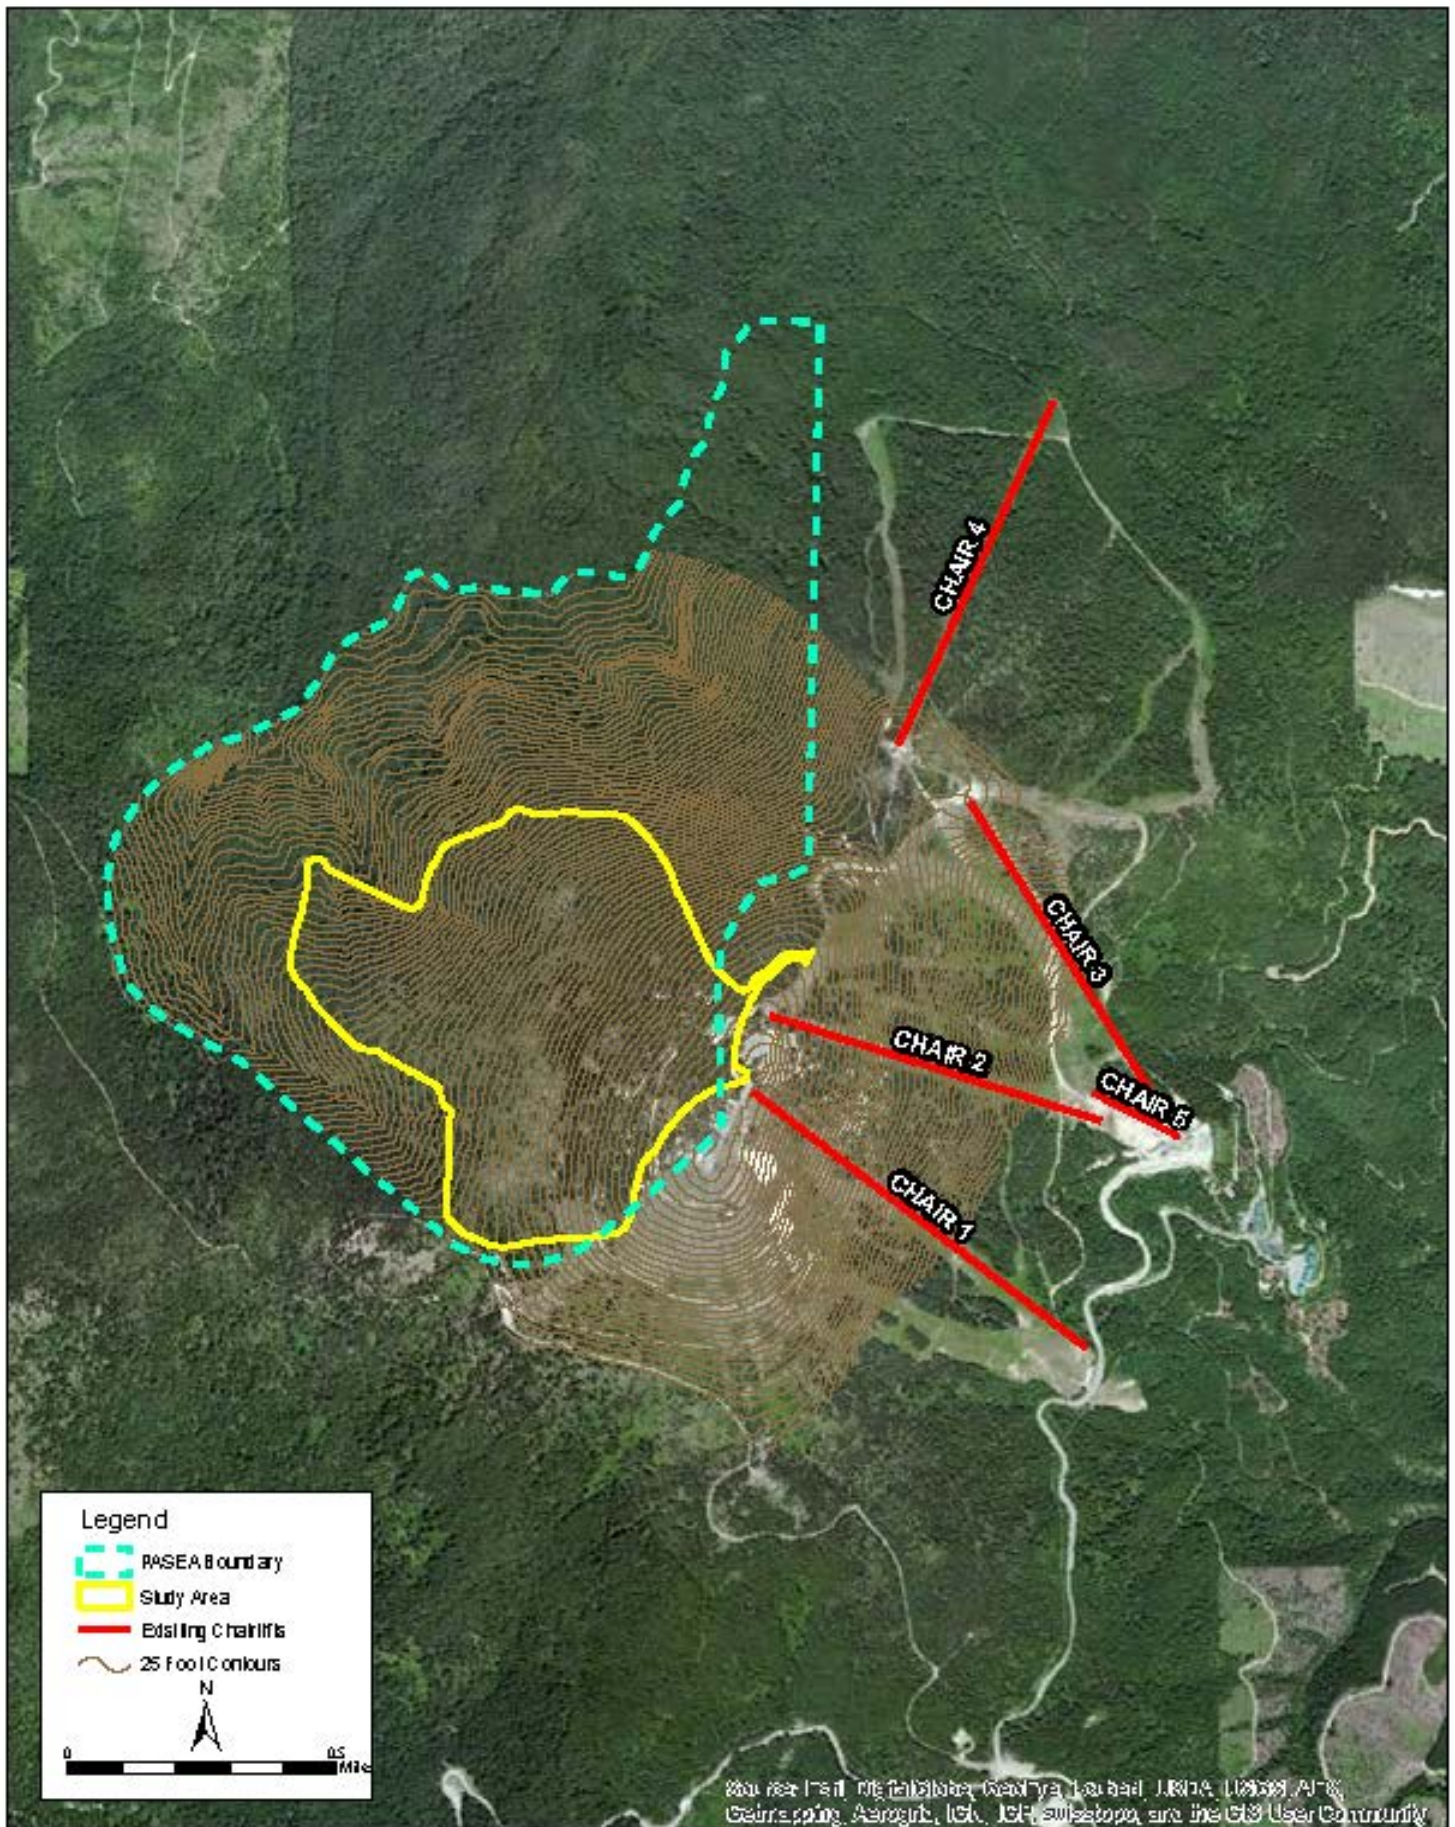

Figure 1
Site Location
Mount Spokane 2000 – Mount Spokane Ski and Snowboard Park Expansion Area

Figure 2
Existing Conditions
Mount Spokane 2000 – Mount Spokane Ski and Snowboard Park Expansion Area

Figure 3
Proposed Conditions
Mount Spokane 2000 – Mount Spokane Ski and Snowboard Park Expansion Area

Figure 4
USGS Topographic Map
Mount Spokane 2000 – Mount Spokane Ski and Snowboard Park Expansion Area

Figure 7a
1995 Aerial Photograph
Mount Spokane 2000 - Mount Spokane Ski and Snowboard Park Expansion Area

Figure 7b
2005 Aerial Photograph
Mount Spokane 2000 - Mount Spokane Ski and Snowboard Park Expansion Area