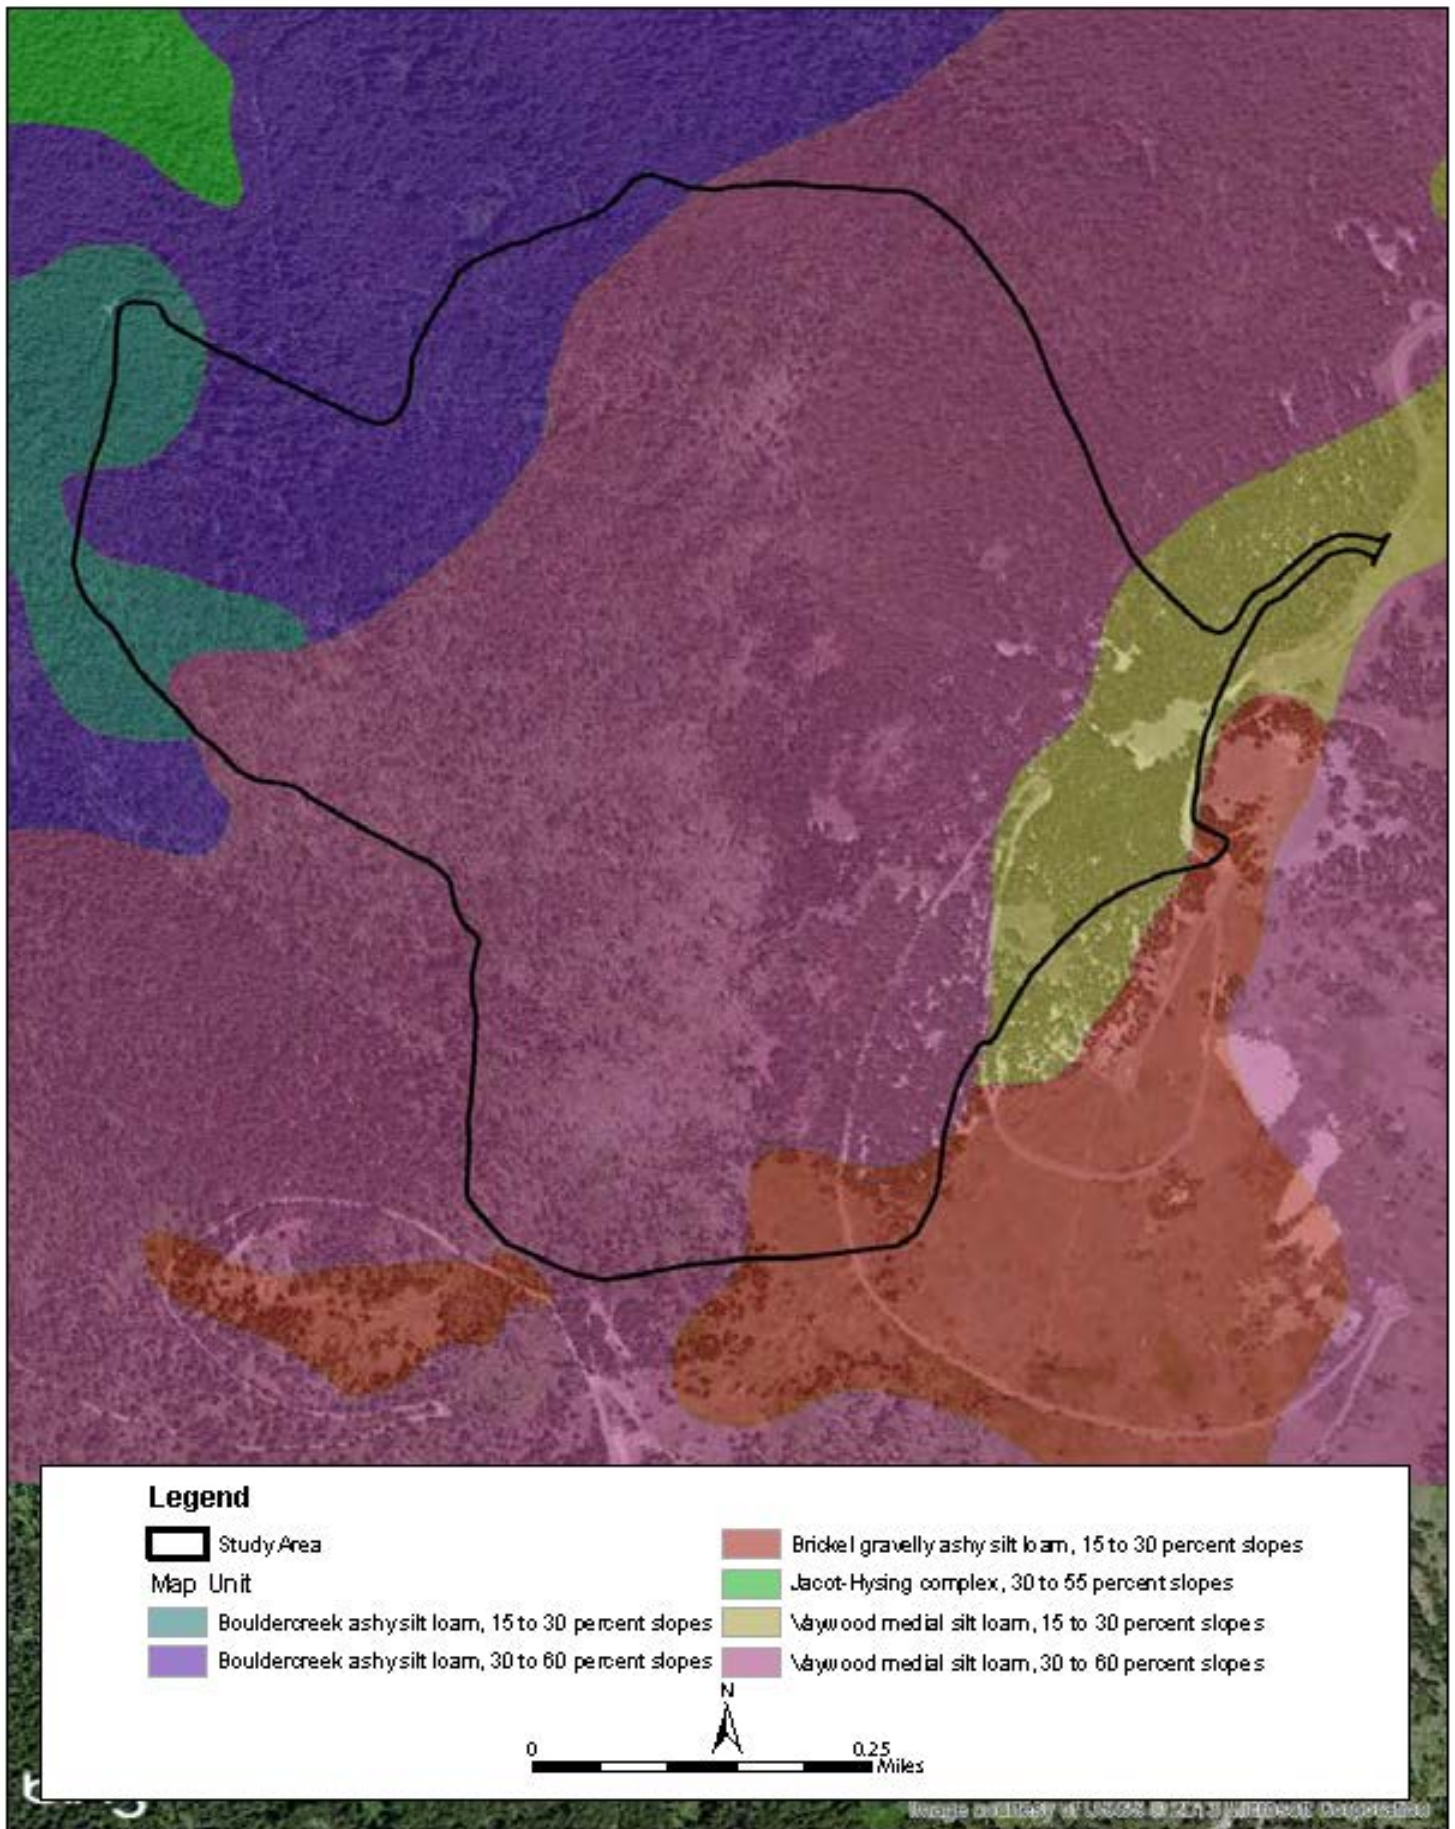

Figure 1
Site Location
Mount Spokane 2000 – Mount Spokane Ski and Snowboard Park Expansion Area

Figure 2
Existing Conditions
Mount Spokane 2000 – Mount Spokane Ski and Snowboard Park Expansion Area

Figure 3
Proposed Conditions
Mount Spokane 2000 – Mount Spokane Ski and Snowboard Park Expansion Area

Figure 4
USGS Topographic Map
Mount Spokane 2000 – Mount Spokane Ski and Snowboard Park Expansion Area

Figure 7a
1995 Aerial Photograph
Mount Spokane 2000 - Mount Spokane Ski and Snowboard Park Expansion Area

Figure 7b
2005 Aerial Photograph
Mount Spokane 2000 - Mount Spokane Ski and Snowboard Park Expansion Area