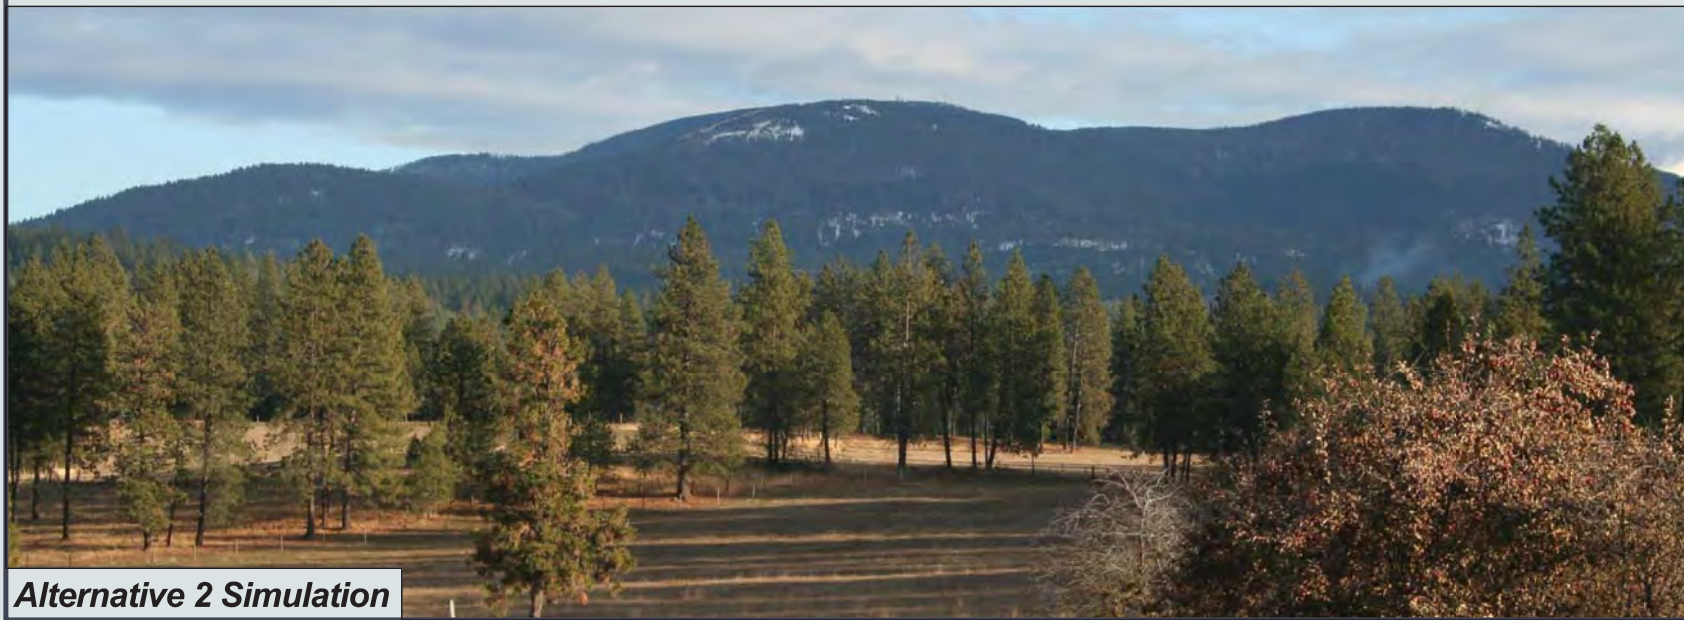

Existing Conditions

Alternative 2 Simulation

**Mt. Spokane
Draft EIS**

**ALTERNATIVE 2:
Visual Simulation
N. Elk Chatteroy RD.
Figure EIS - 9**

*Viewpoint Details:
Location: N Elk Chatteroy Rd*

*Elevation (ft): 2230
Dist. to Subject Area: 6.22 miles
Direction to Subject Area: SE
Photo Date: 12/05/2011*