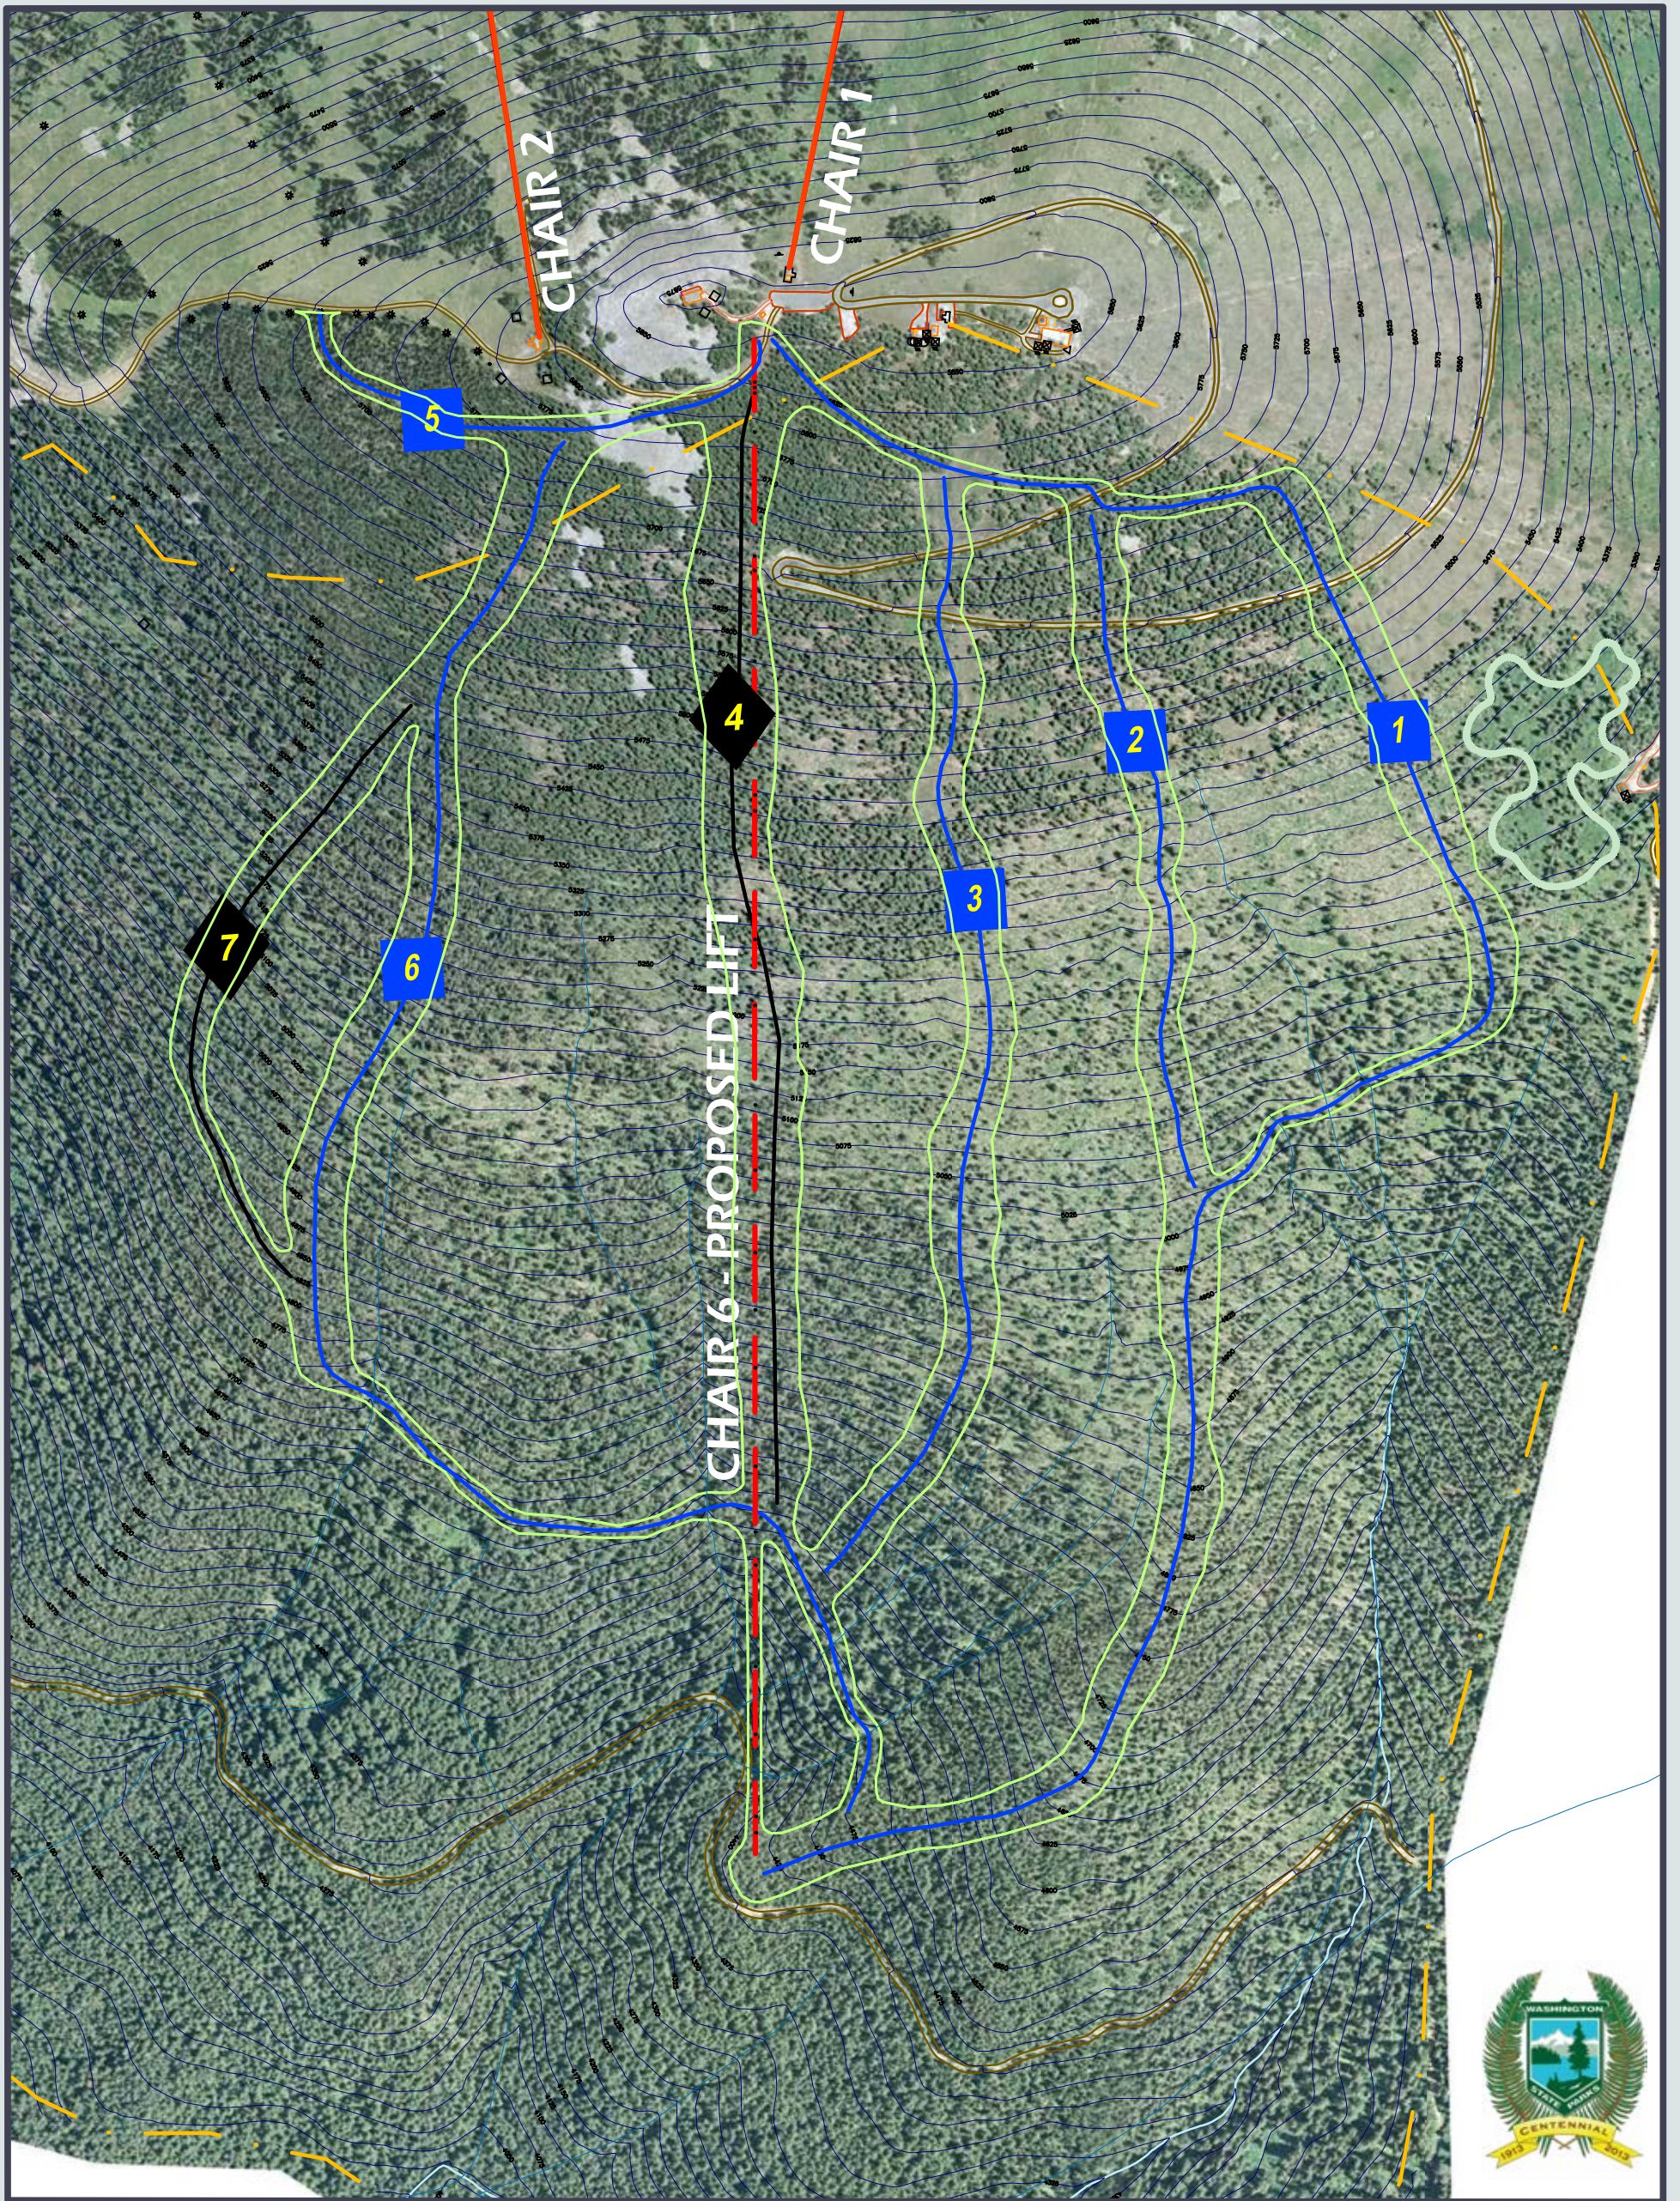

Proposal for Ski Area Expansion into the Mount Spokane State Park PASEA

Location Map
Figure 1

October 2013
Scale = 1"=10 miles

PREPARED FOR:
Mt. Spokane Ski and Snowboard Resort
Spokane, Washington, USA

Proposal for Ski Area Expansion into the Mount Spokane State Park PASEA

**Project Action
Figure 2**

October 2013
25 ft. Contour Interval
Scale = 1"=500ft

Legend

- Existing Ski Lift
- Proposed Ski Lift
- Existing Roads
- Existing Streams
- Existing Wetlands
- PASEA Boundary

PREPARED FOR:
Mt. Spokane Ski and Snowboard Resort
Spokane, Washington, USA