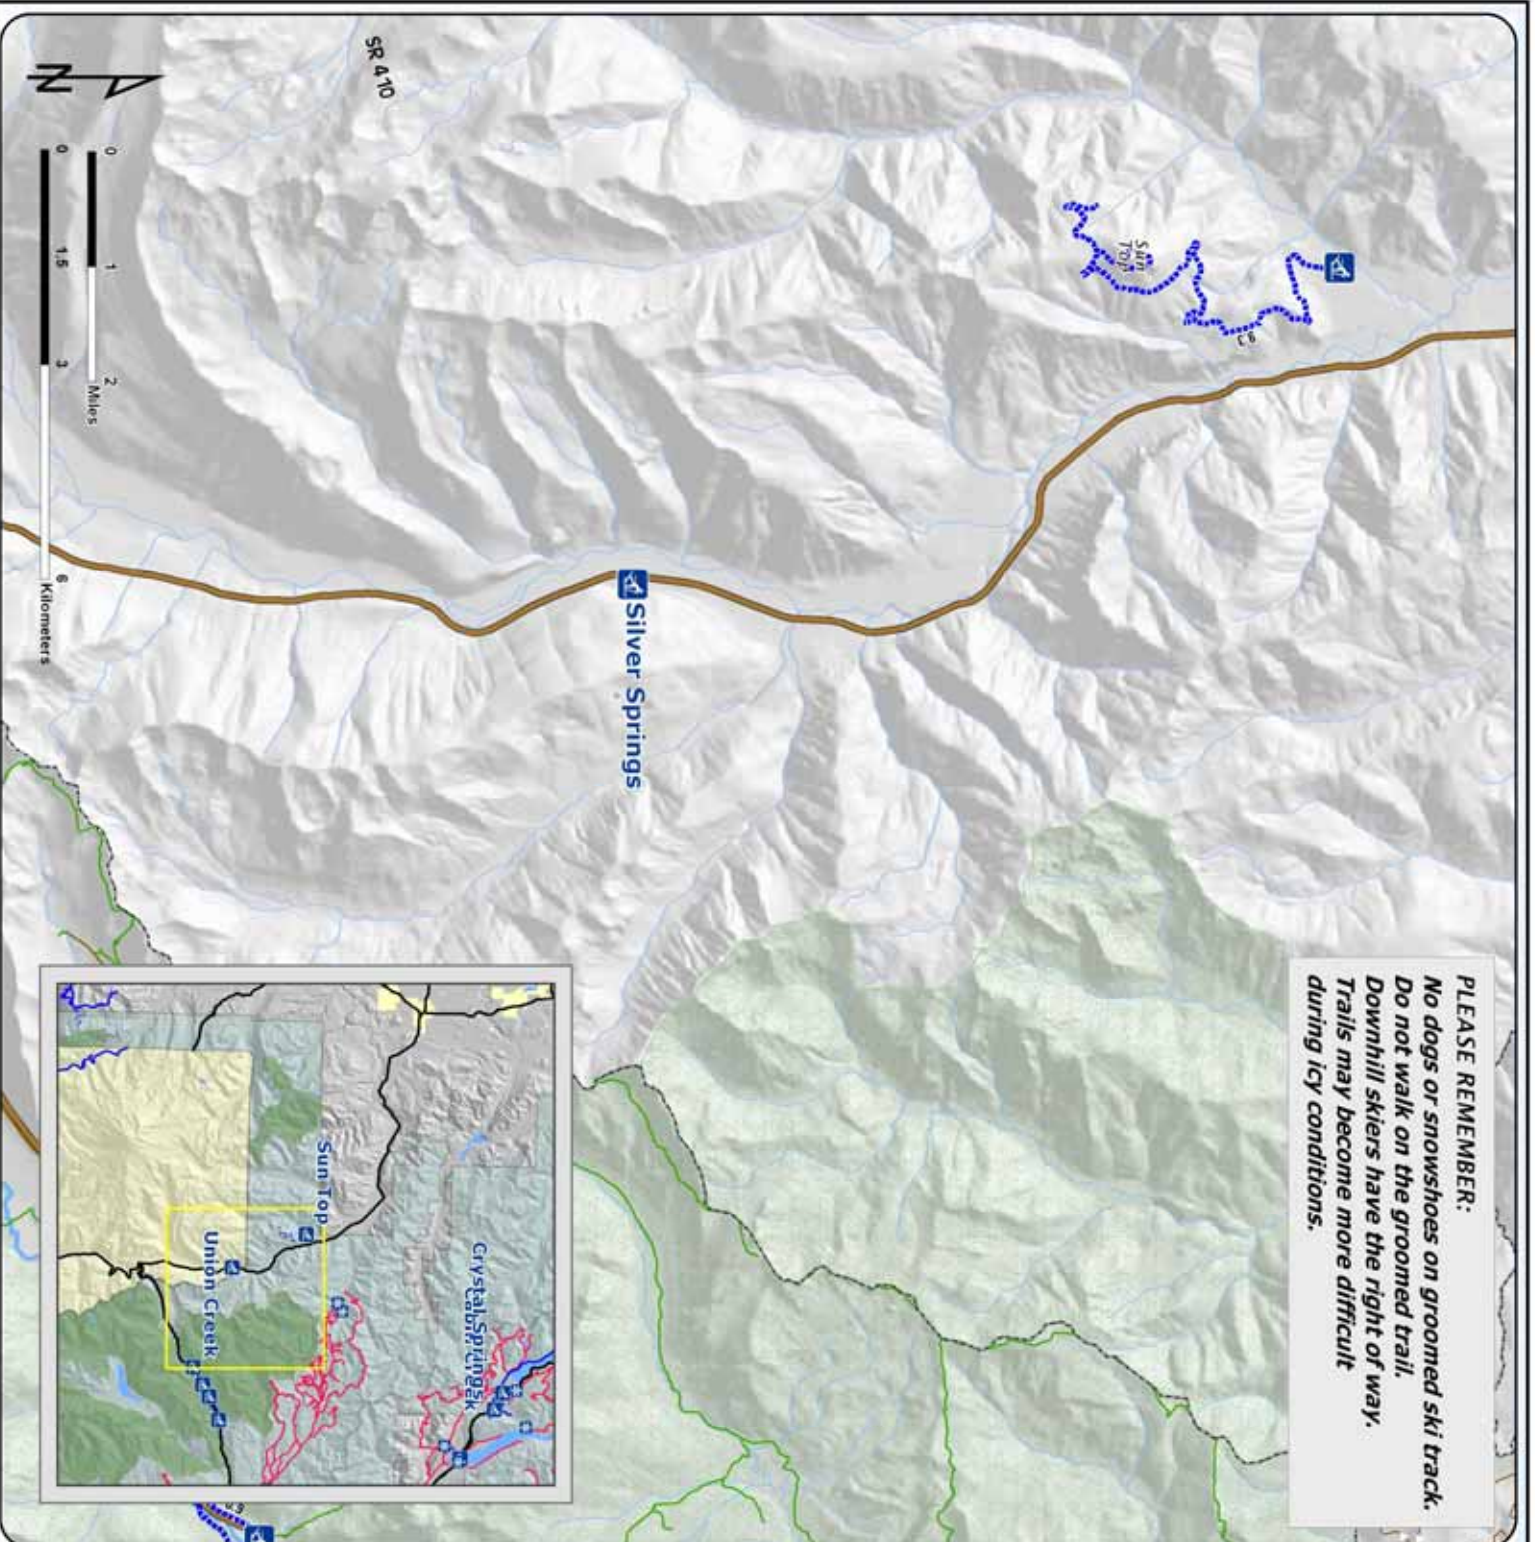

Welcome Silver Springs Sno-Park Groomed Trail System

PLEASE REMEMBER:
No dogs or snowshoes on groomed ski track.
Do not walk on the groomed trail.
Downhill skiers have the right of way.
Trails may become more difficult
during icy conditions.

Explanation

-  Non-Motorized Sno-Park
-  Groomed Ski Trail
-  Marked Ski Route
-  Highway
-  Road
-  Trail
-  Wilderness Area
-  Easiest
-  More Difficult
-  Most Difficult

Snow grooming equipment may be on the trail at any time.

Trail grooming schedules may change without notice due to snow conditions, temperatures, equipment breakdowns, etc.

Be aware of potential avalanche danger, check www.wnac.us before you leave home.

Trail grooming schedules and maps at www.parks.wa.gov/winter
Please report errors or comments to: winter@parks.wa.gov