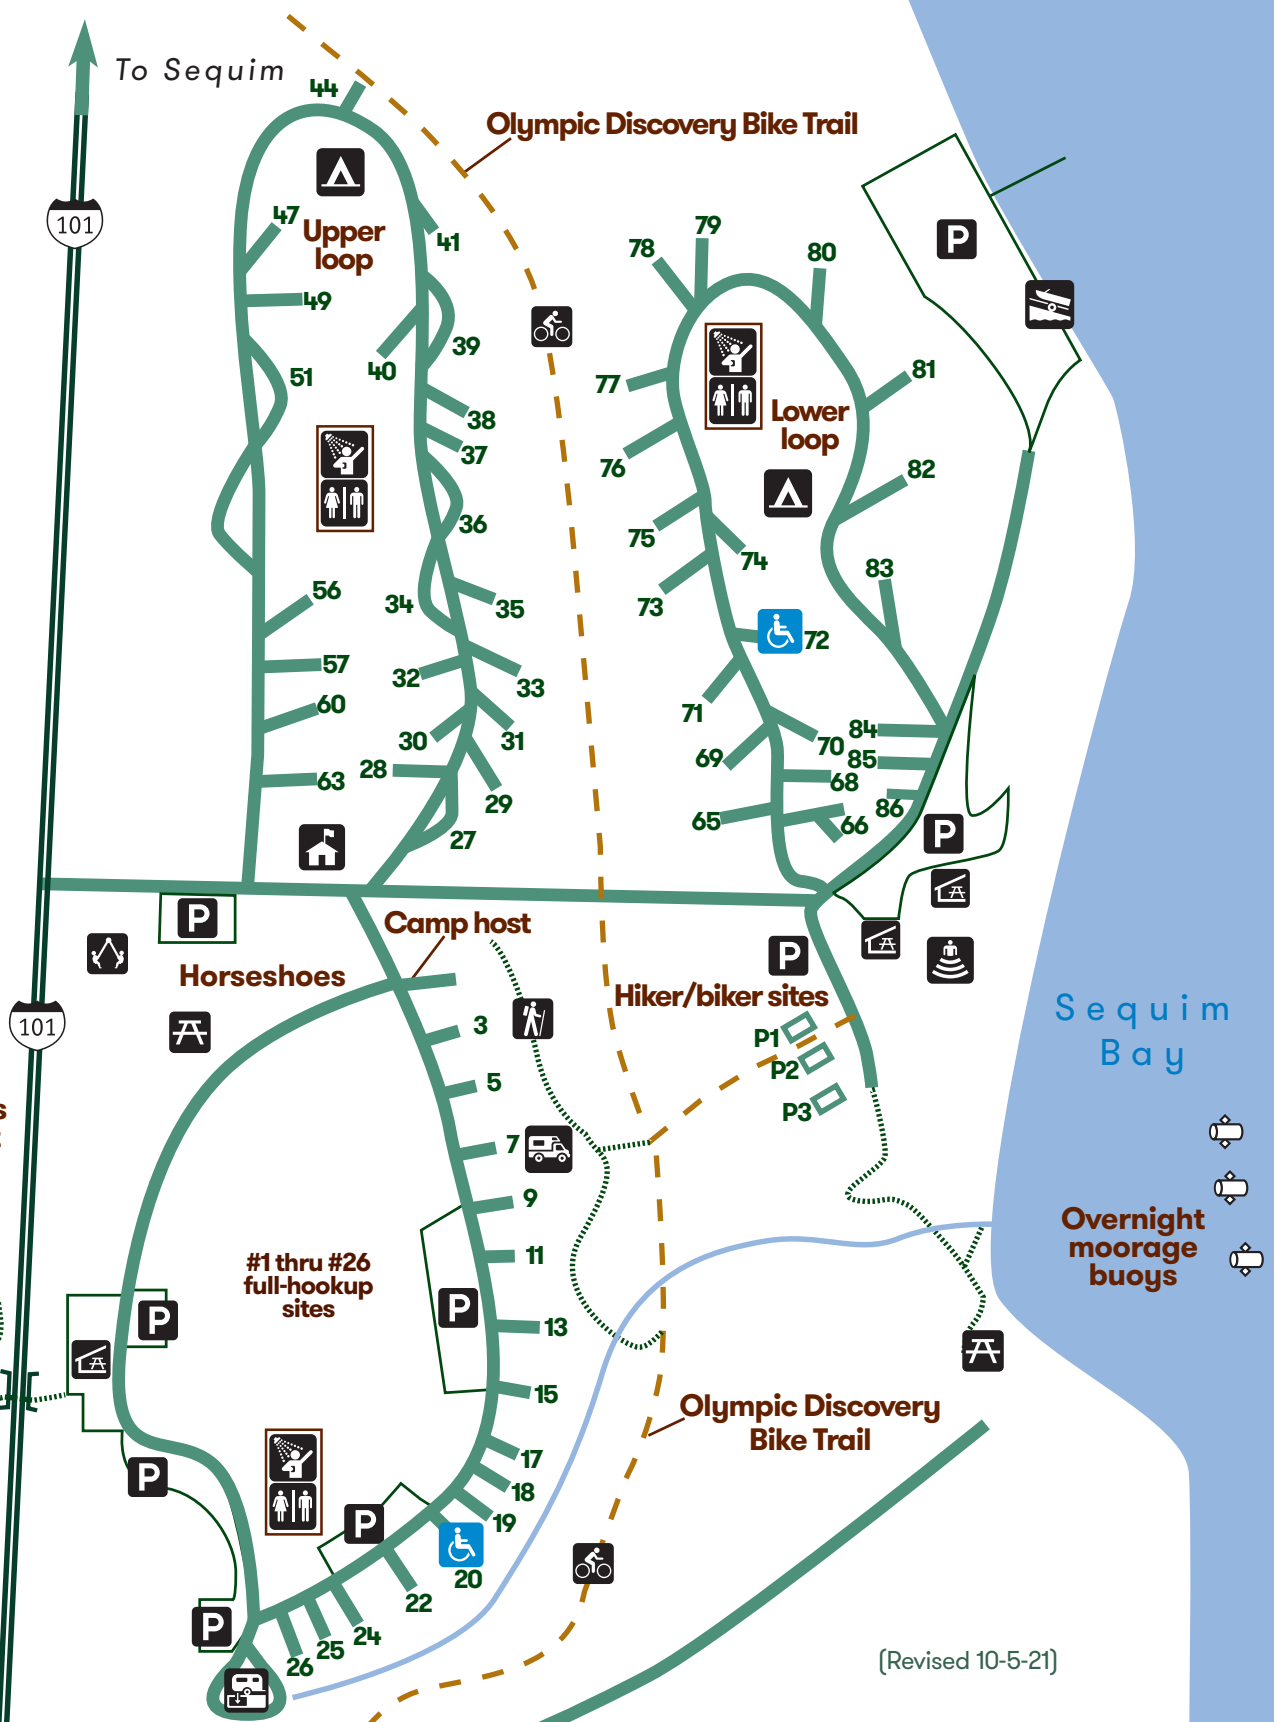

Sequim Bay State Park

- Hiking
- Ranger station
- Trailer dump
- Amphitheater
- Boat launch
- RV camping
- Camping
- Playground
- Showers
- Restroom
- Picnic shelter
- Parking
- ADA accessible
- Biking
- Picnic area
- Moorage buoy

Tennis court

Basketball hoop

Underpass Walkway

Ball field

(Revised 10-5-21)