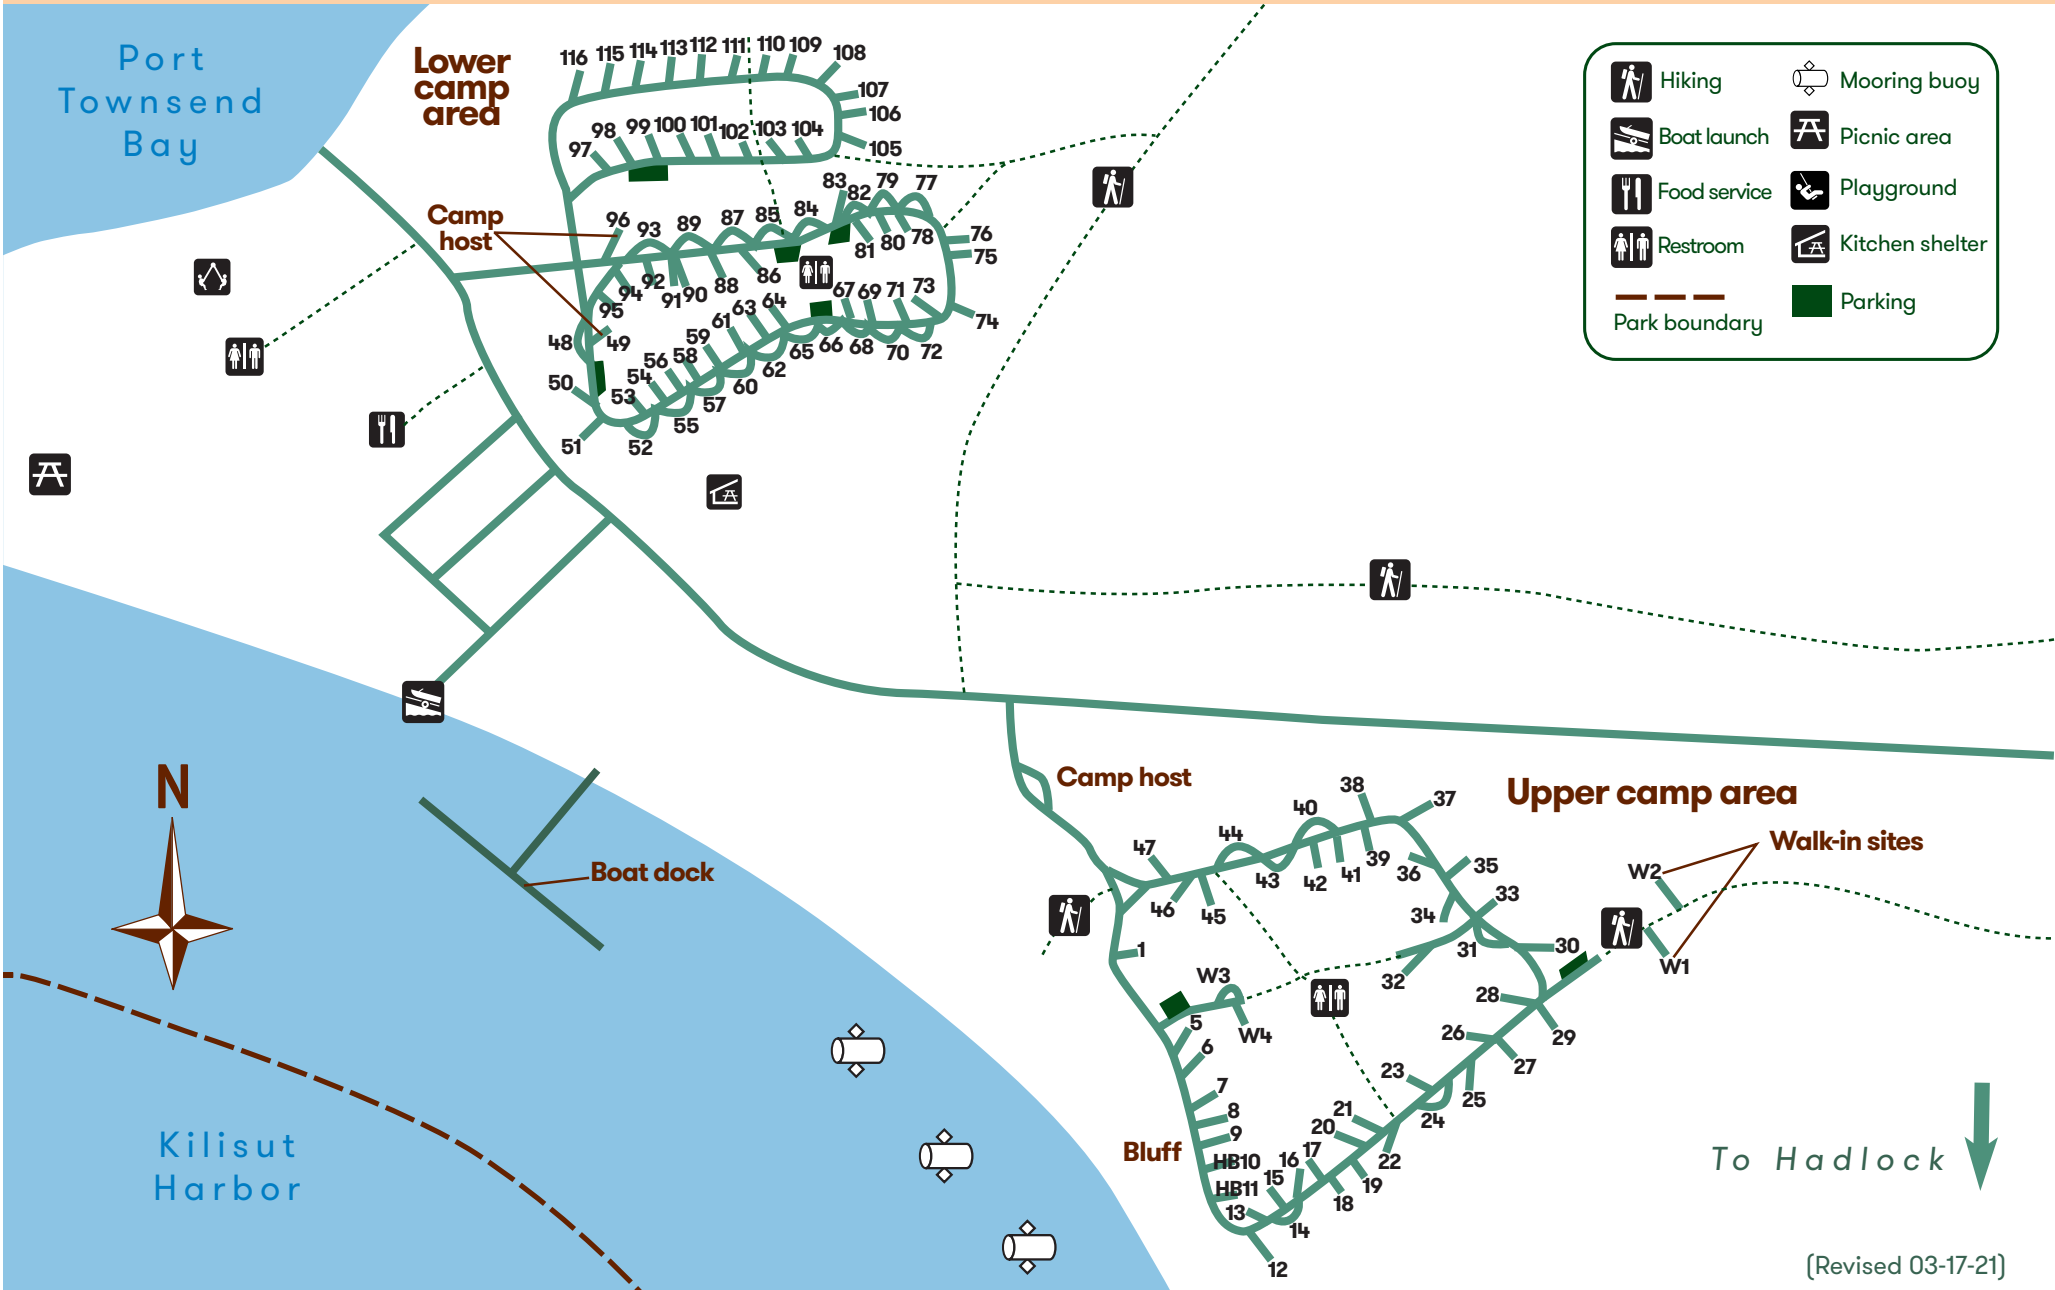

Fort Flagler Historical State Park Campground Map

- Hiking
- Boat launch
- Food service
- Restroom
- Mooring buoy
- Picnic area
- Playground
- Kitchen shelter
- Parking
- Park boundary