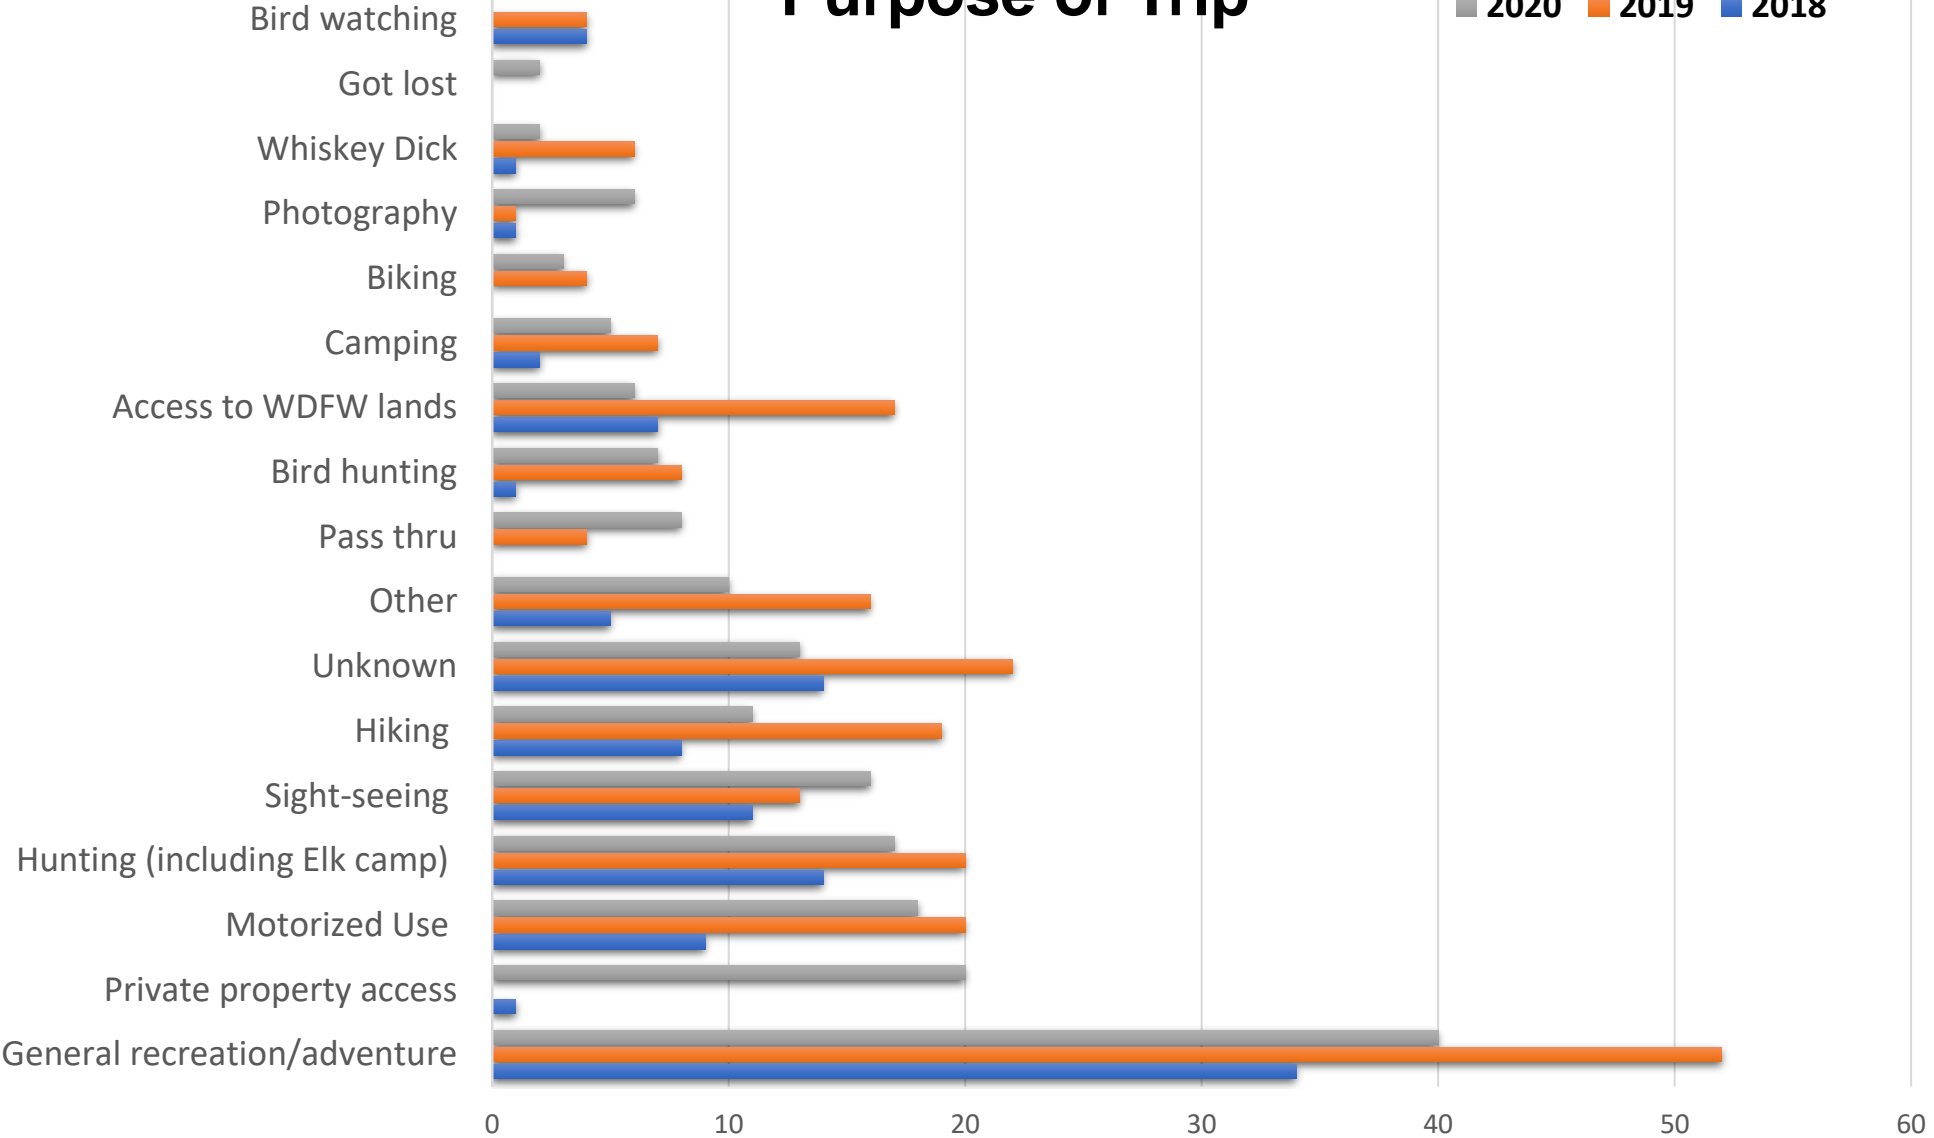

Ginkgo Petrified Forest State Park Motorized Access Permit Data

2018 - 2020

Purpose of Trip

2020 2019 2018

Ginkgo Petrified Forest State Park

Motorized Access Permit Data – 2020

Total Number of Trips¹	186
Trips by Month²	
May	39
June	25
July	16
August	5
September	19
October	28
November	34
December	15
Unknown	1
Location	
Ellensburg	24
Western WA	102
Eastern WA	45
Out of state	4
Unknown	11
Purpose of trip	
General recreation/adventure	40
Private property access	20
Motorized Use (UTV/ATV/Jeep/Motorcycle/Off roading)	18

² Trips by month total 181 because some permits indicated trips over multiple months (e.g. May-June: 2; May-July: 1; May-December 1)

Ginkgo Petrified Forest State Park

Motorized Access Permit Data – 2019

Total Number of Trips¹	213
Trips by Month	
January	20
February	5
March	8
April	42
May	15
June	15
July	16
August	8
September	13
October	20
November	18
December	32
Unknown	1
Location	
Ellensburg	47
Western WA	88
Eastern WA	52
Out of state	11
Unknown	15

¹ Number of trips includes repeat visitors.

Ginkgo Petrified Forest State Park
Motorized Access Permit Data – 2018

Total Number of Trips¹	112
Trips by Month	
January	12
February	18
March	11
April	6
May	7
June	5
July	0
August	0
September	4
October	8
November	15
December	25
Unknown	1
Location	
Ellensburg	31
Western WA	39
Eastern WA	33
Out of state	3
Unknown	6