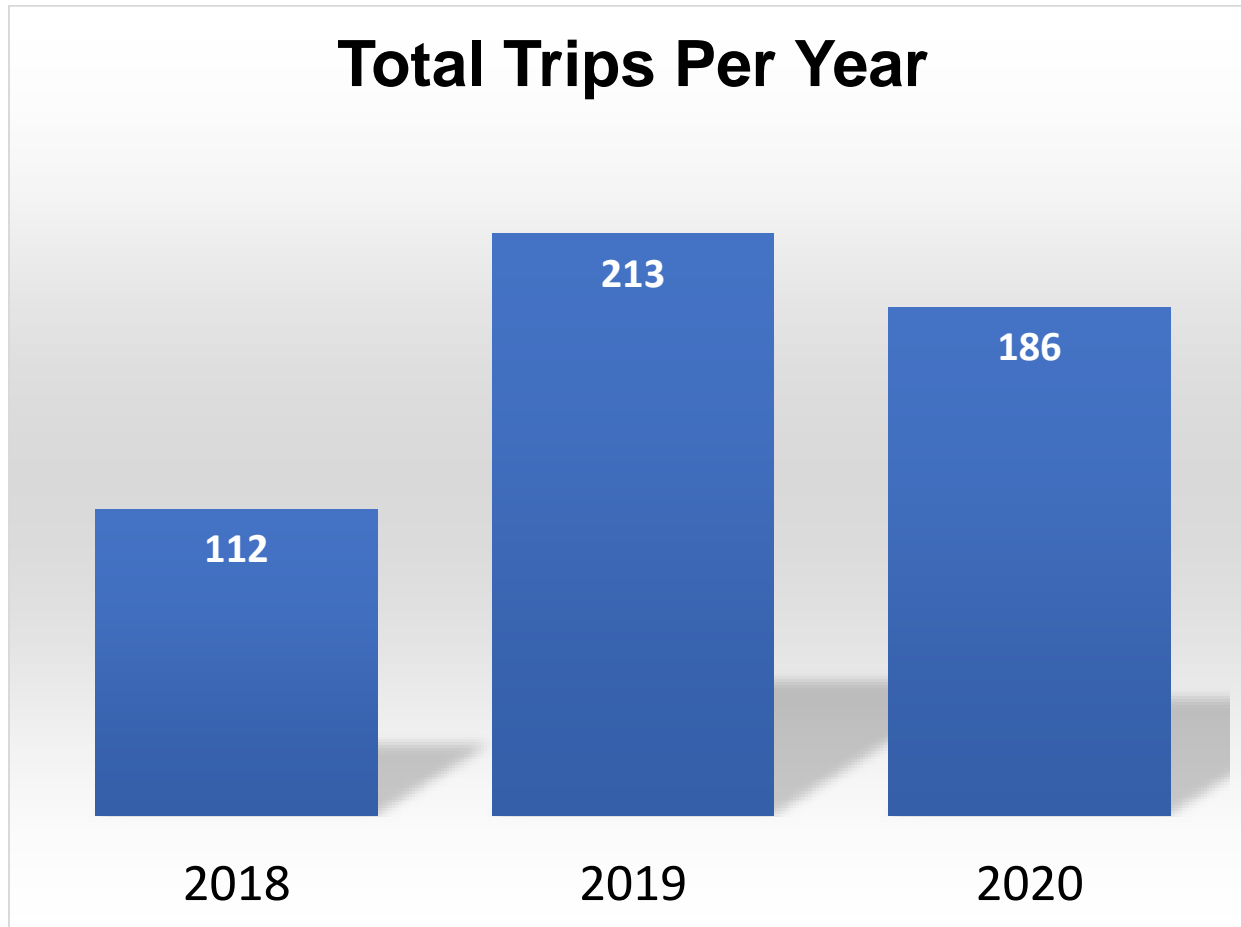

Ginkgo Petrified Forest State Park Motorized Access Permit Data

2018 - 2020

Purpose of Trip

2020 2019 2018

Ginkgo Petrified Forest State Park

Motorized Access Permit Data – 2020

Total Number of Trips¹	186
Trips by Month²	
May	39
June	25
July	16
August	5
September	19
October	28
November	34
December	15
Unknown	1
Location	
Ellensburg	24
Western WA	102
Eastern WA	45
Out of state	4
Unknown	11
Purpose of trip	
General recreation/adventure	40
Private property access	20
Motorized Use (UTV/ATV/Jeep/Motorcycle/Off roading)	18

² Trips by month total 181 because some permits indicated trips over multiple months (e.g. May-June: 2; May-July: 1; May-December 1)

Ginkgo Petrified Forest State Park

Motorized Access Permit Data – 2019

Total Number of Trips¹	213
Trips by Month	
January	20
February	5
March	8
April	42
May	15
June	15
July	16
August	8
September	13
October	20
November	18
December	32
Unknown	1
Location	
Ellensburg	47
Western WA	88
Eastern WA	52
Out of state	11
Unknown	15

¹ Number of trips includes repeat visitors.

Ginkgo Petrified Forest State Park
Motorized Access Permit Data – 2018

Total Number of Trips¹	112
Trips by Month	
January	12
February	18
March	11
April	6
May	7
June	5
July	0
August	0
September	4
October	8
November	15
December	25
Unknown	1
Location	
Ellensburg	31
Western WA	39
Eastern WA	33
Out of state	3
Unknown	6