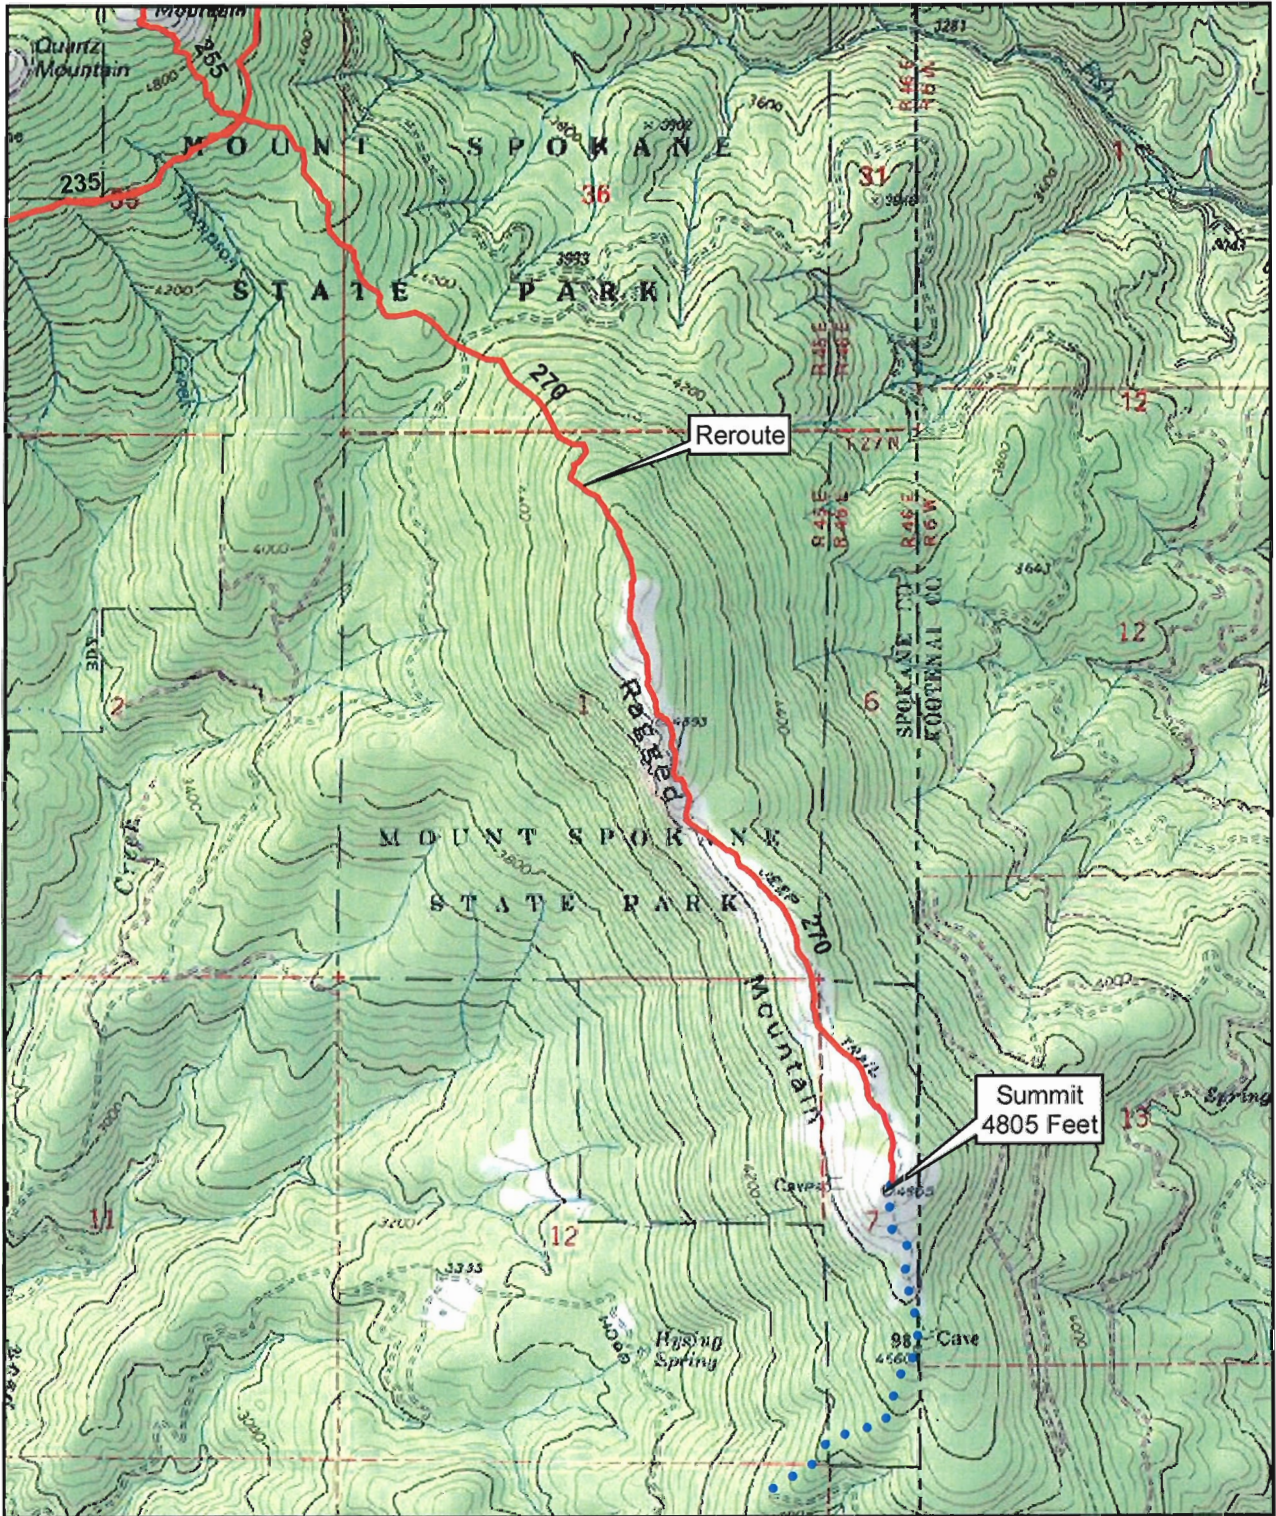

Mount Spokane State Park Trail Map 5

Legend

- Existing Trails
- Trails to be Closed