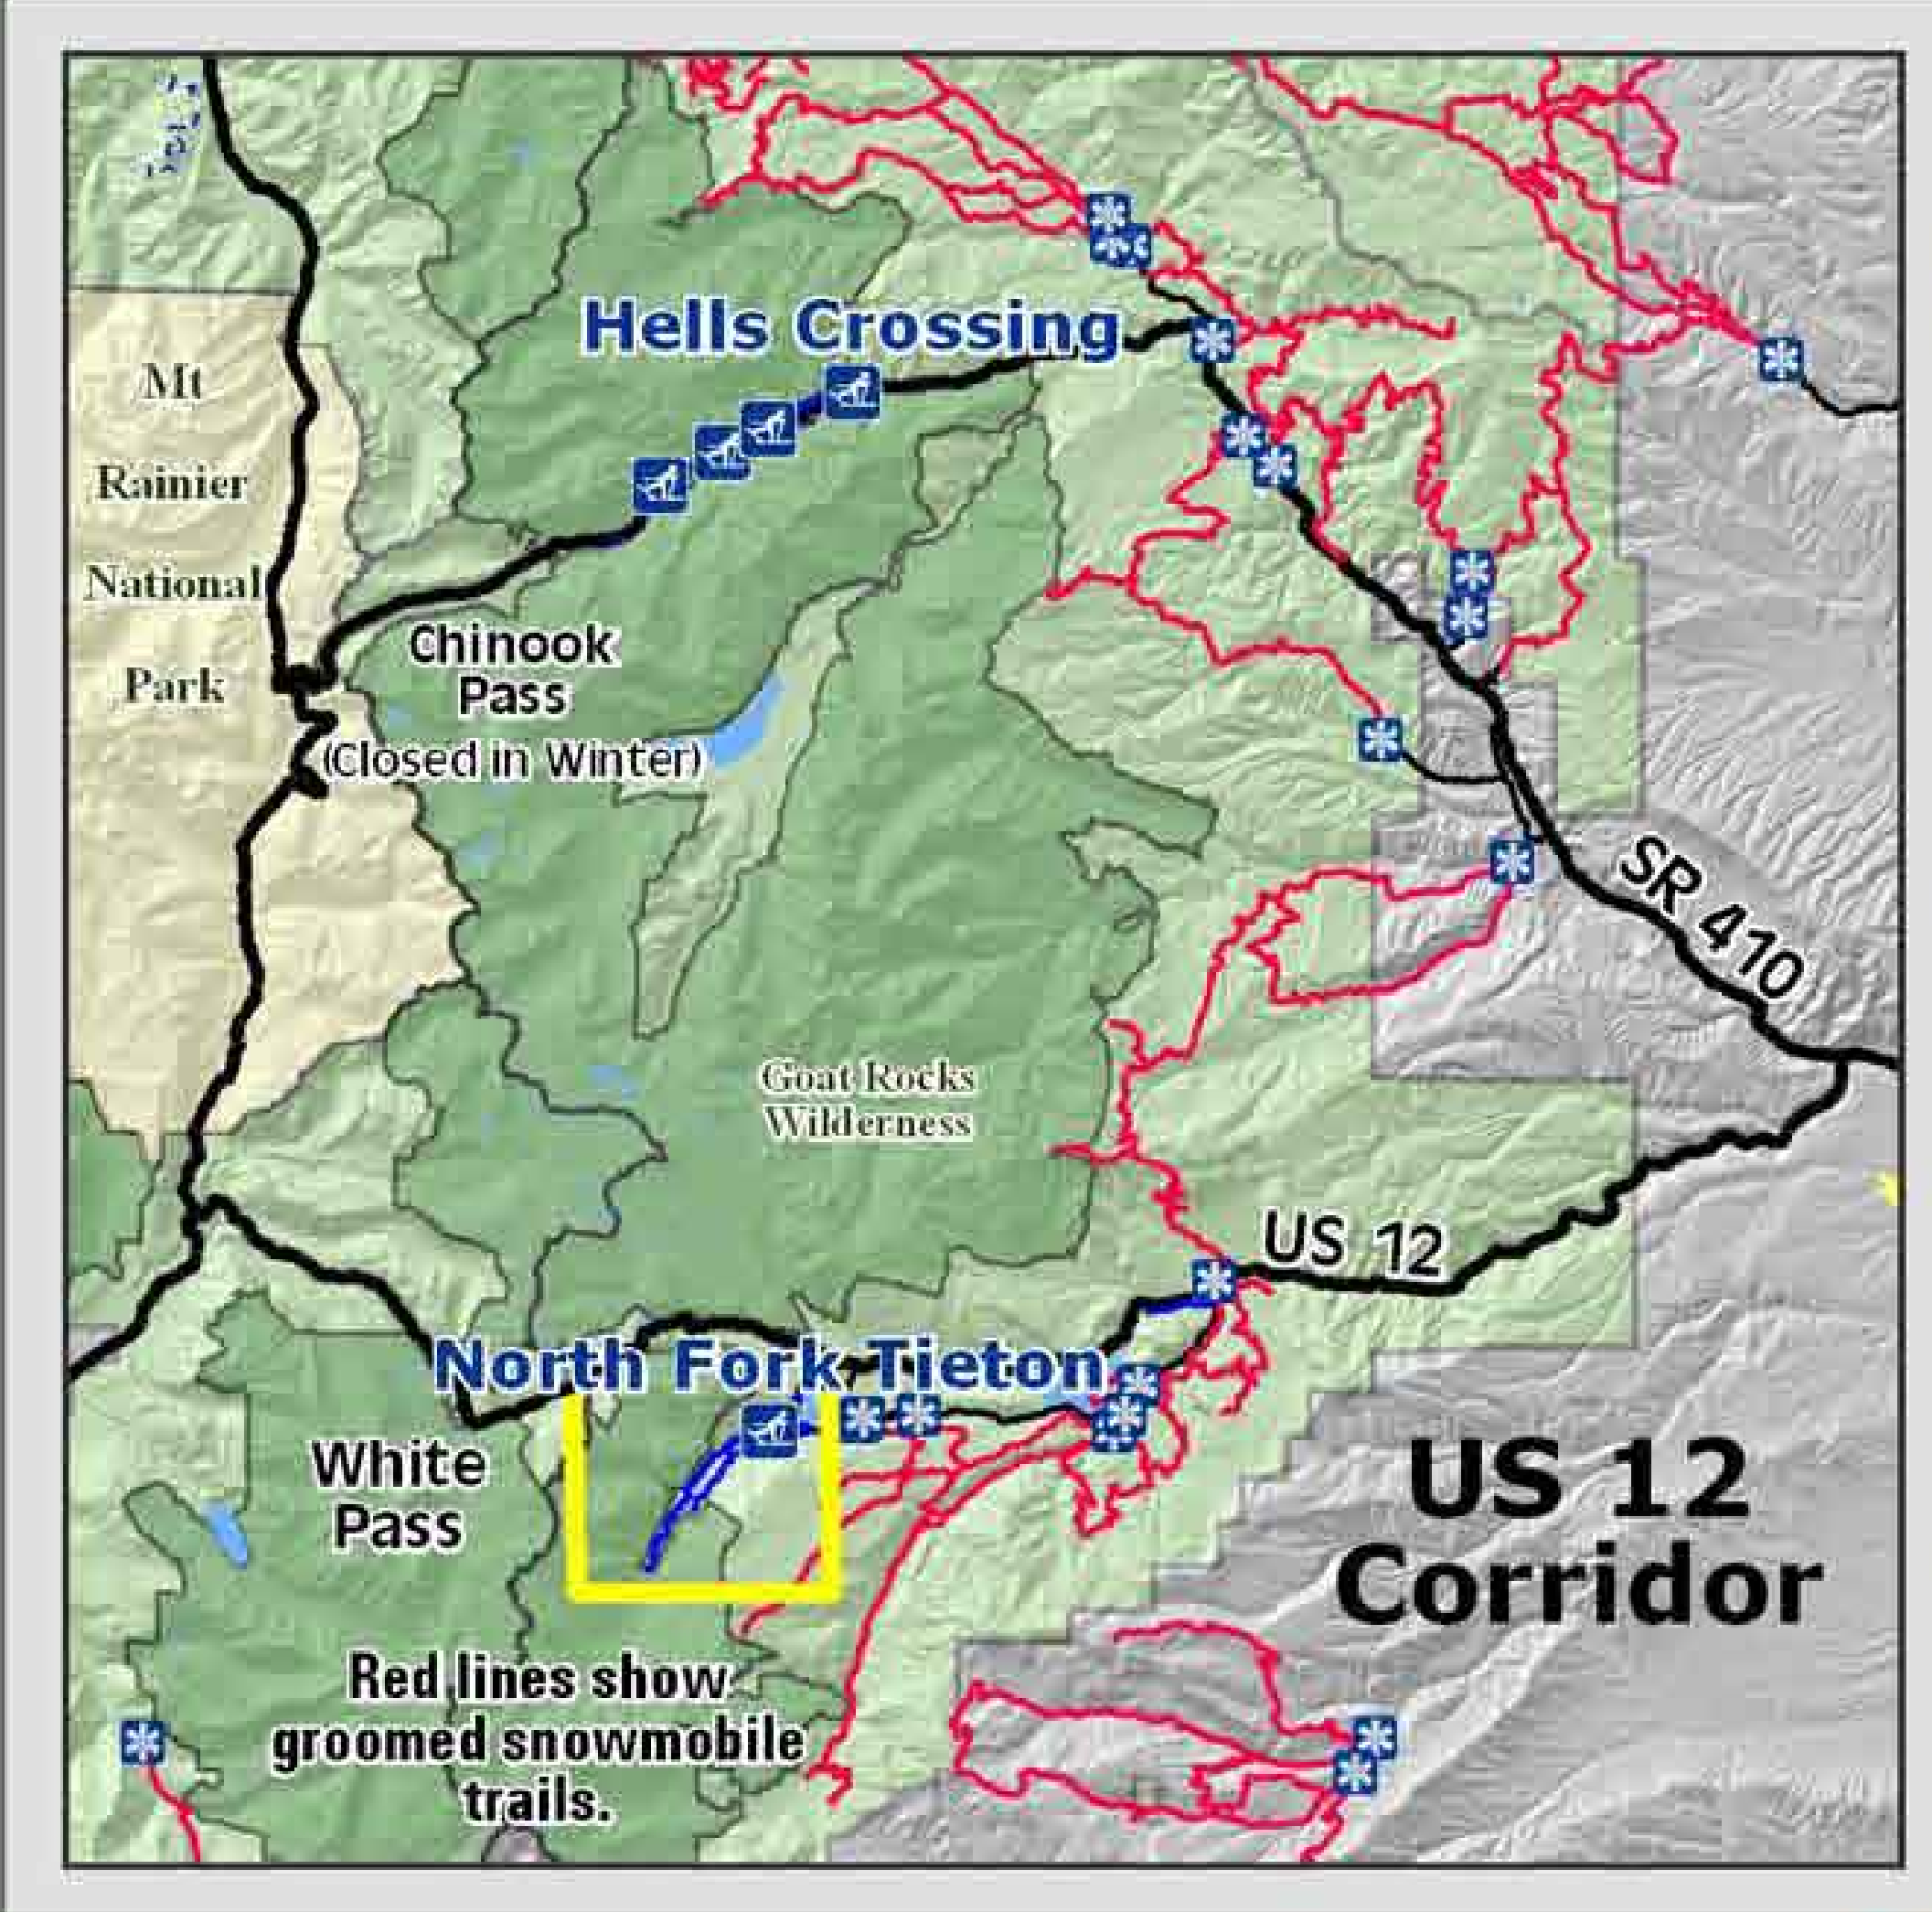

Welcome North Fork Tieton Sno-Park Groomed Trail System

Explanation

- Non-Motorized Sno-Park
- Groomed Ski Trail
- Marked Ski Route
- Sno-Park Access Road
- Road
- Trail
- Wilderness Area

North Fork Tieton Trail System has 20 kilometers (10 miles) of groomed cross country ski trails.

Kilometers

Snow grooming equipment may be on the trail at any time.

Trail grooming schedules may change without notice due to snow conditions, temperatures, equipment breakdowns, etc.

Be aware of potential avalanche danger, check www.nwac.us before you leave home.

*Trail grooming schedules and maps at www.parks.wa.gov/winter
Please report errors or comments to: winter@parks.wa.gov*

**For Emergency Call 911
Yakima Co. Sheriff 509-574-2500**

PLEASE REMEMBER:
No dogs or snowshoes on groomed ski track.
Do not walk on the groomed trail.
Downhill skiers have the right of way.
Trails may become more difficult during icy conditions.