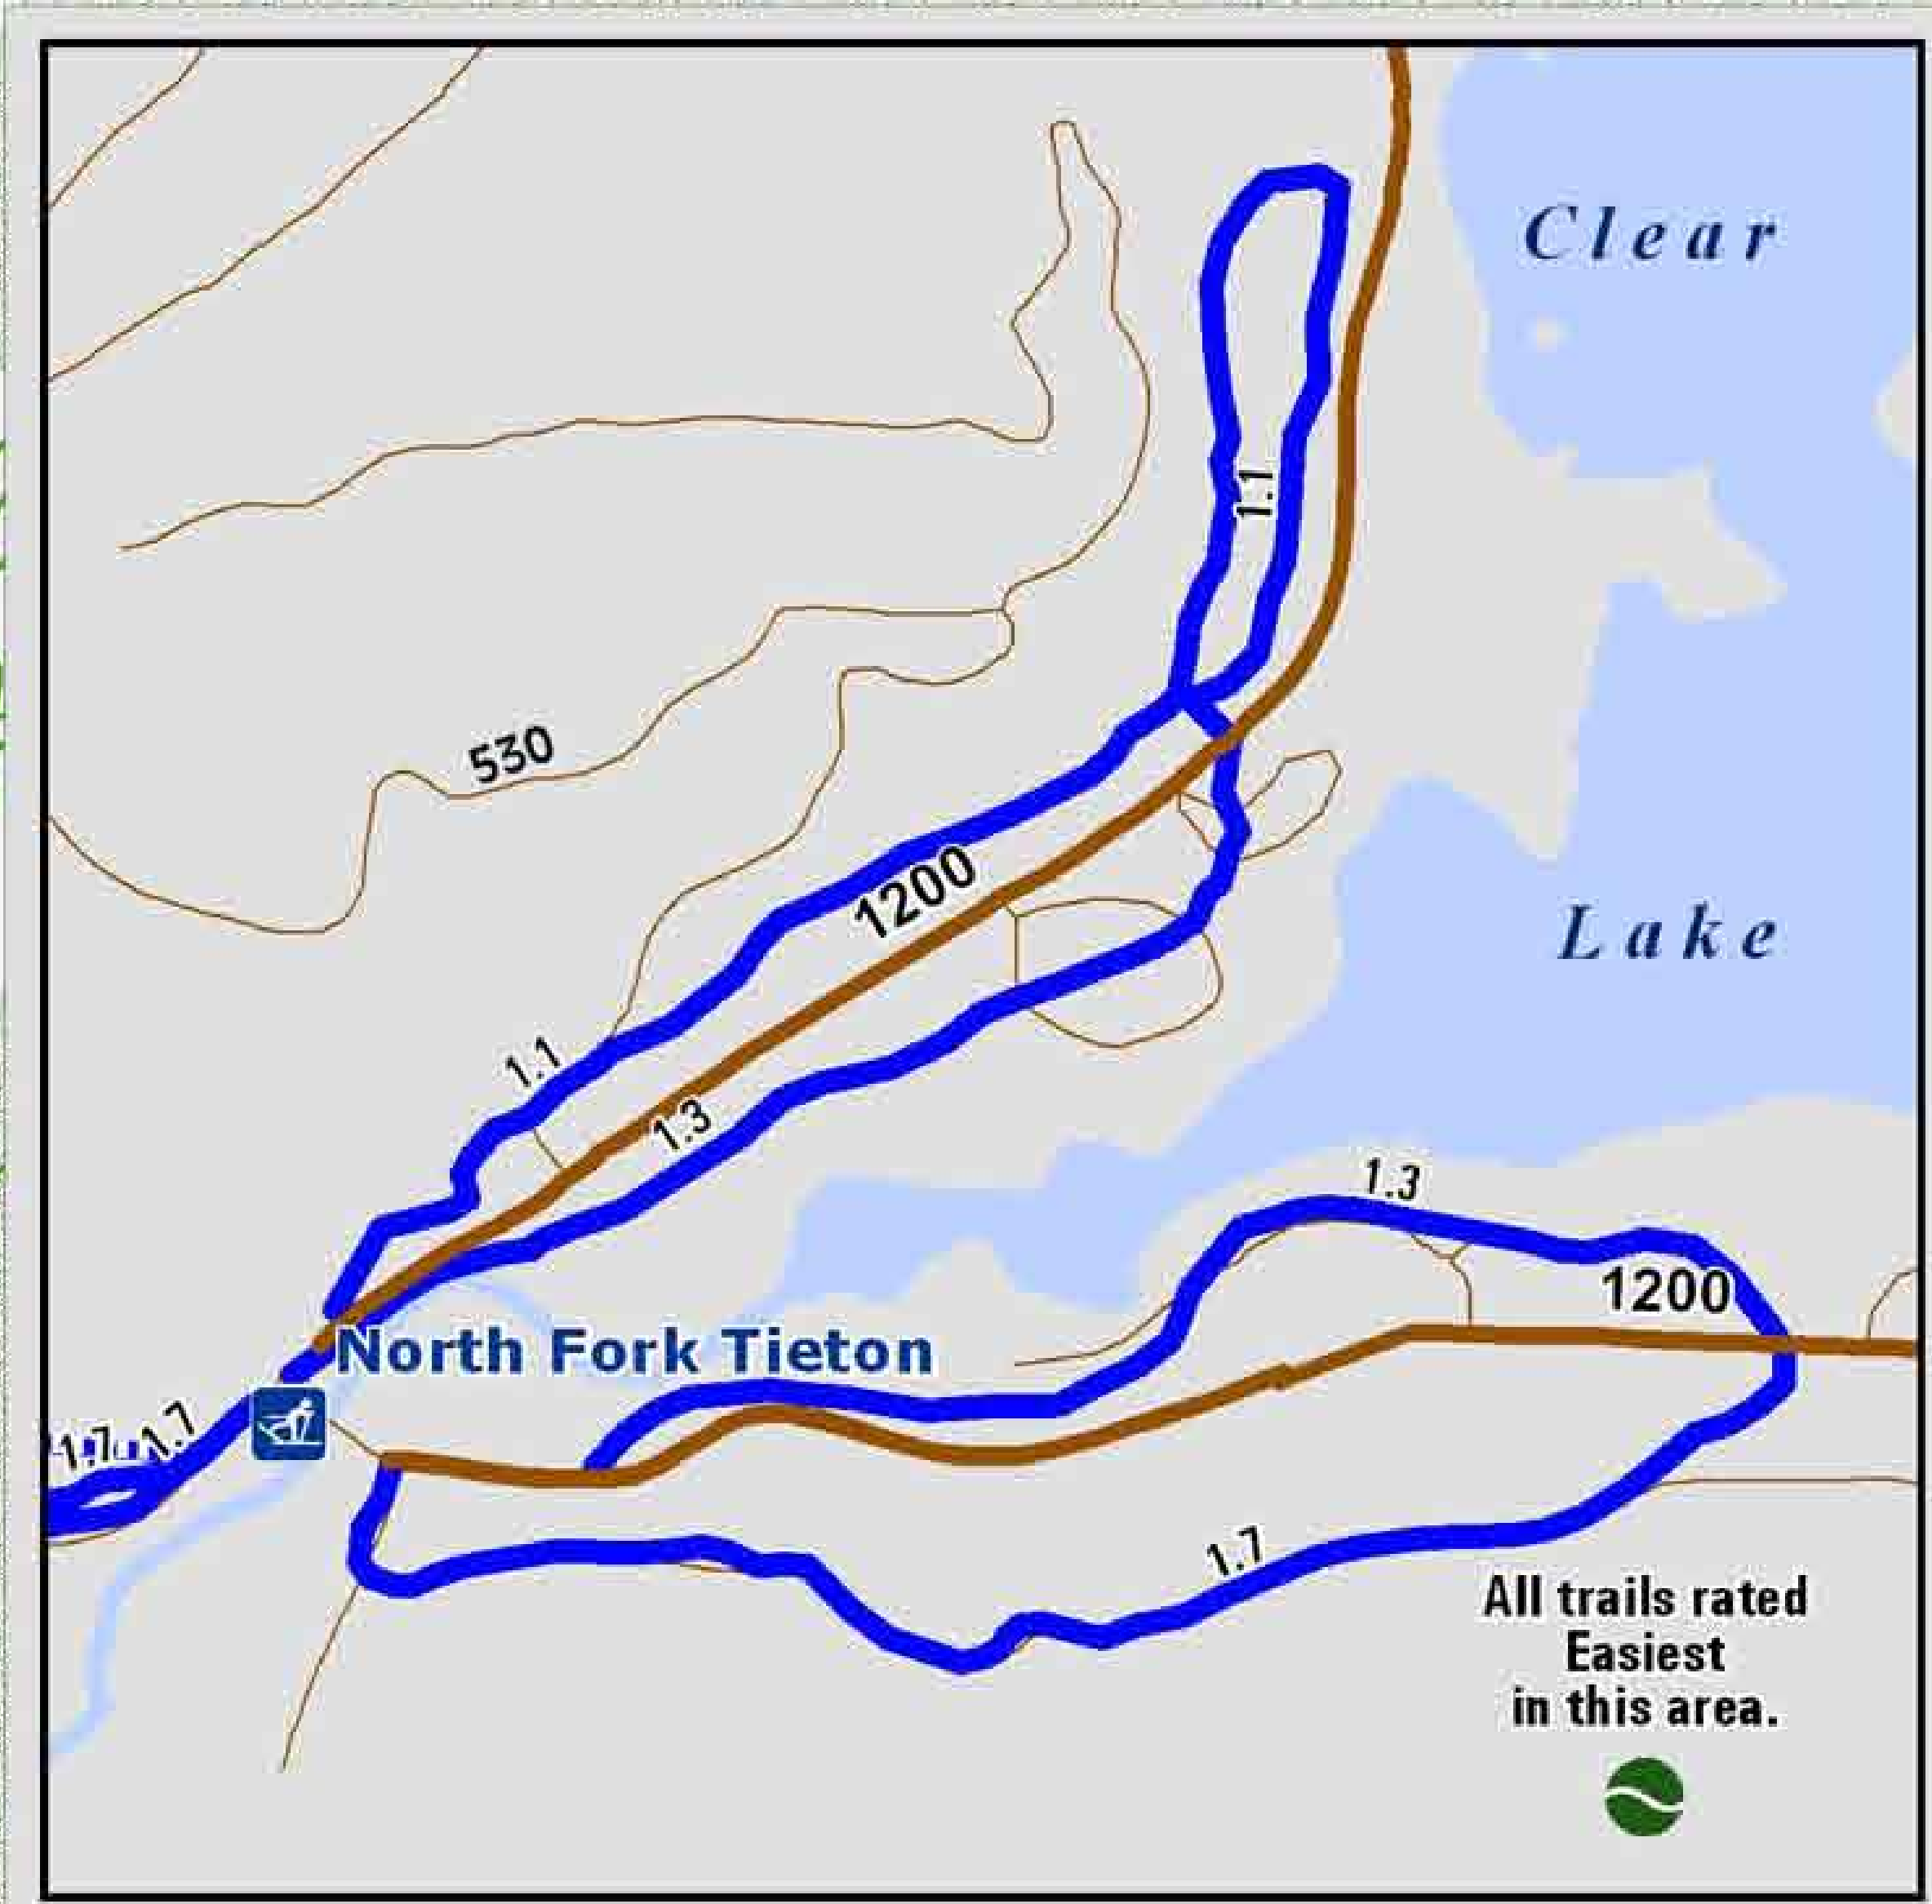

Welcome North Fork Tieton Sno-Park Groomed Trail System

Explanation

- Non-Motorized Sno-Park
- Groomed Ski Trail
- Marked Ski Route
- Sno-Park Access Road
- Road
- Trail
- Wilderness Area

North Fork Tieton Trail System has 20 kilometers (10 miles) of groomed cross country ski trails.

Kilometers

Snow grooming equipment may be on the trail at any time.

Trail grooming schedules may change without notice due to snow conditions, temperatures, equipment breakdowns, etc.

Be aware of potential avalanche danger, check www.nwac.us before you leave home.