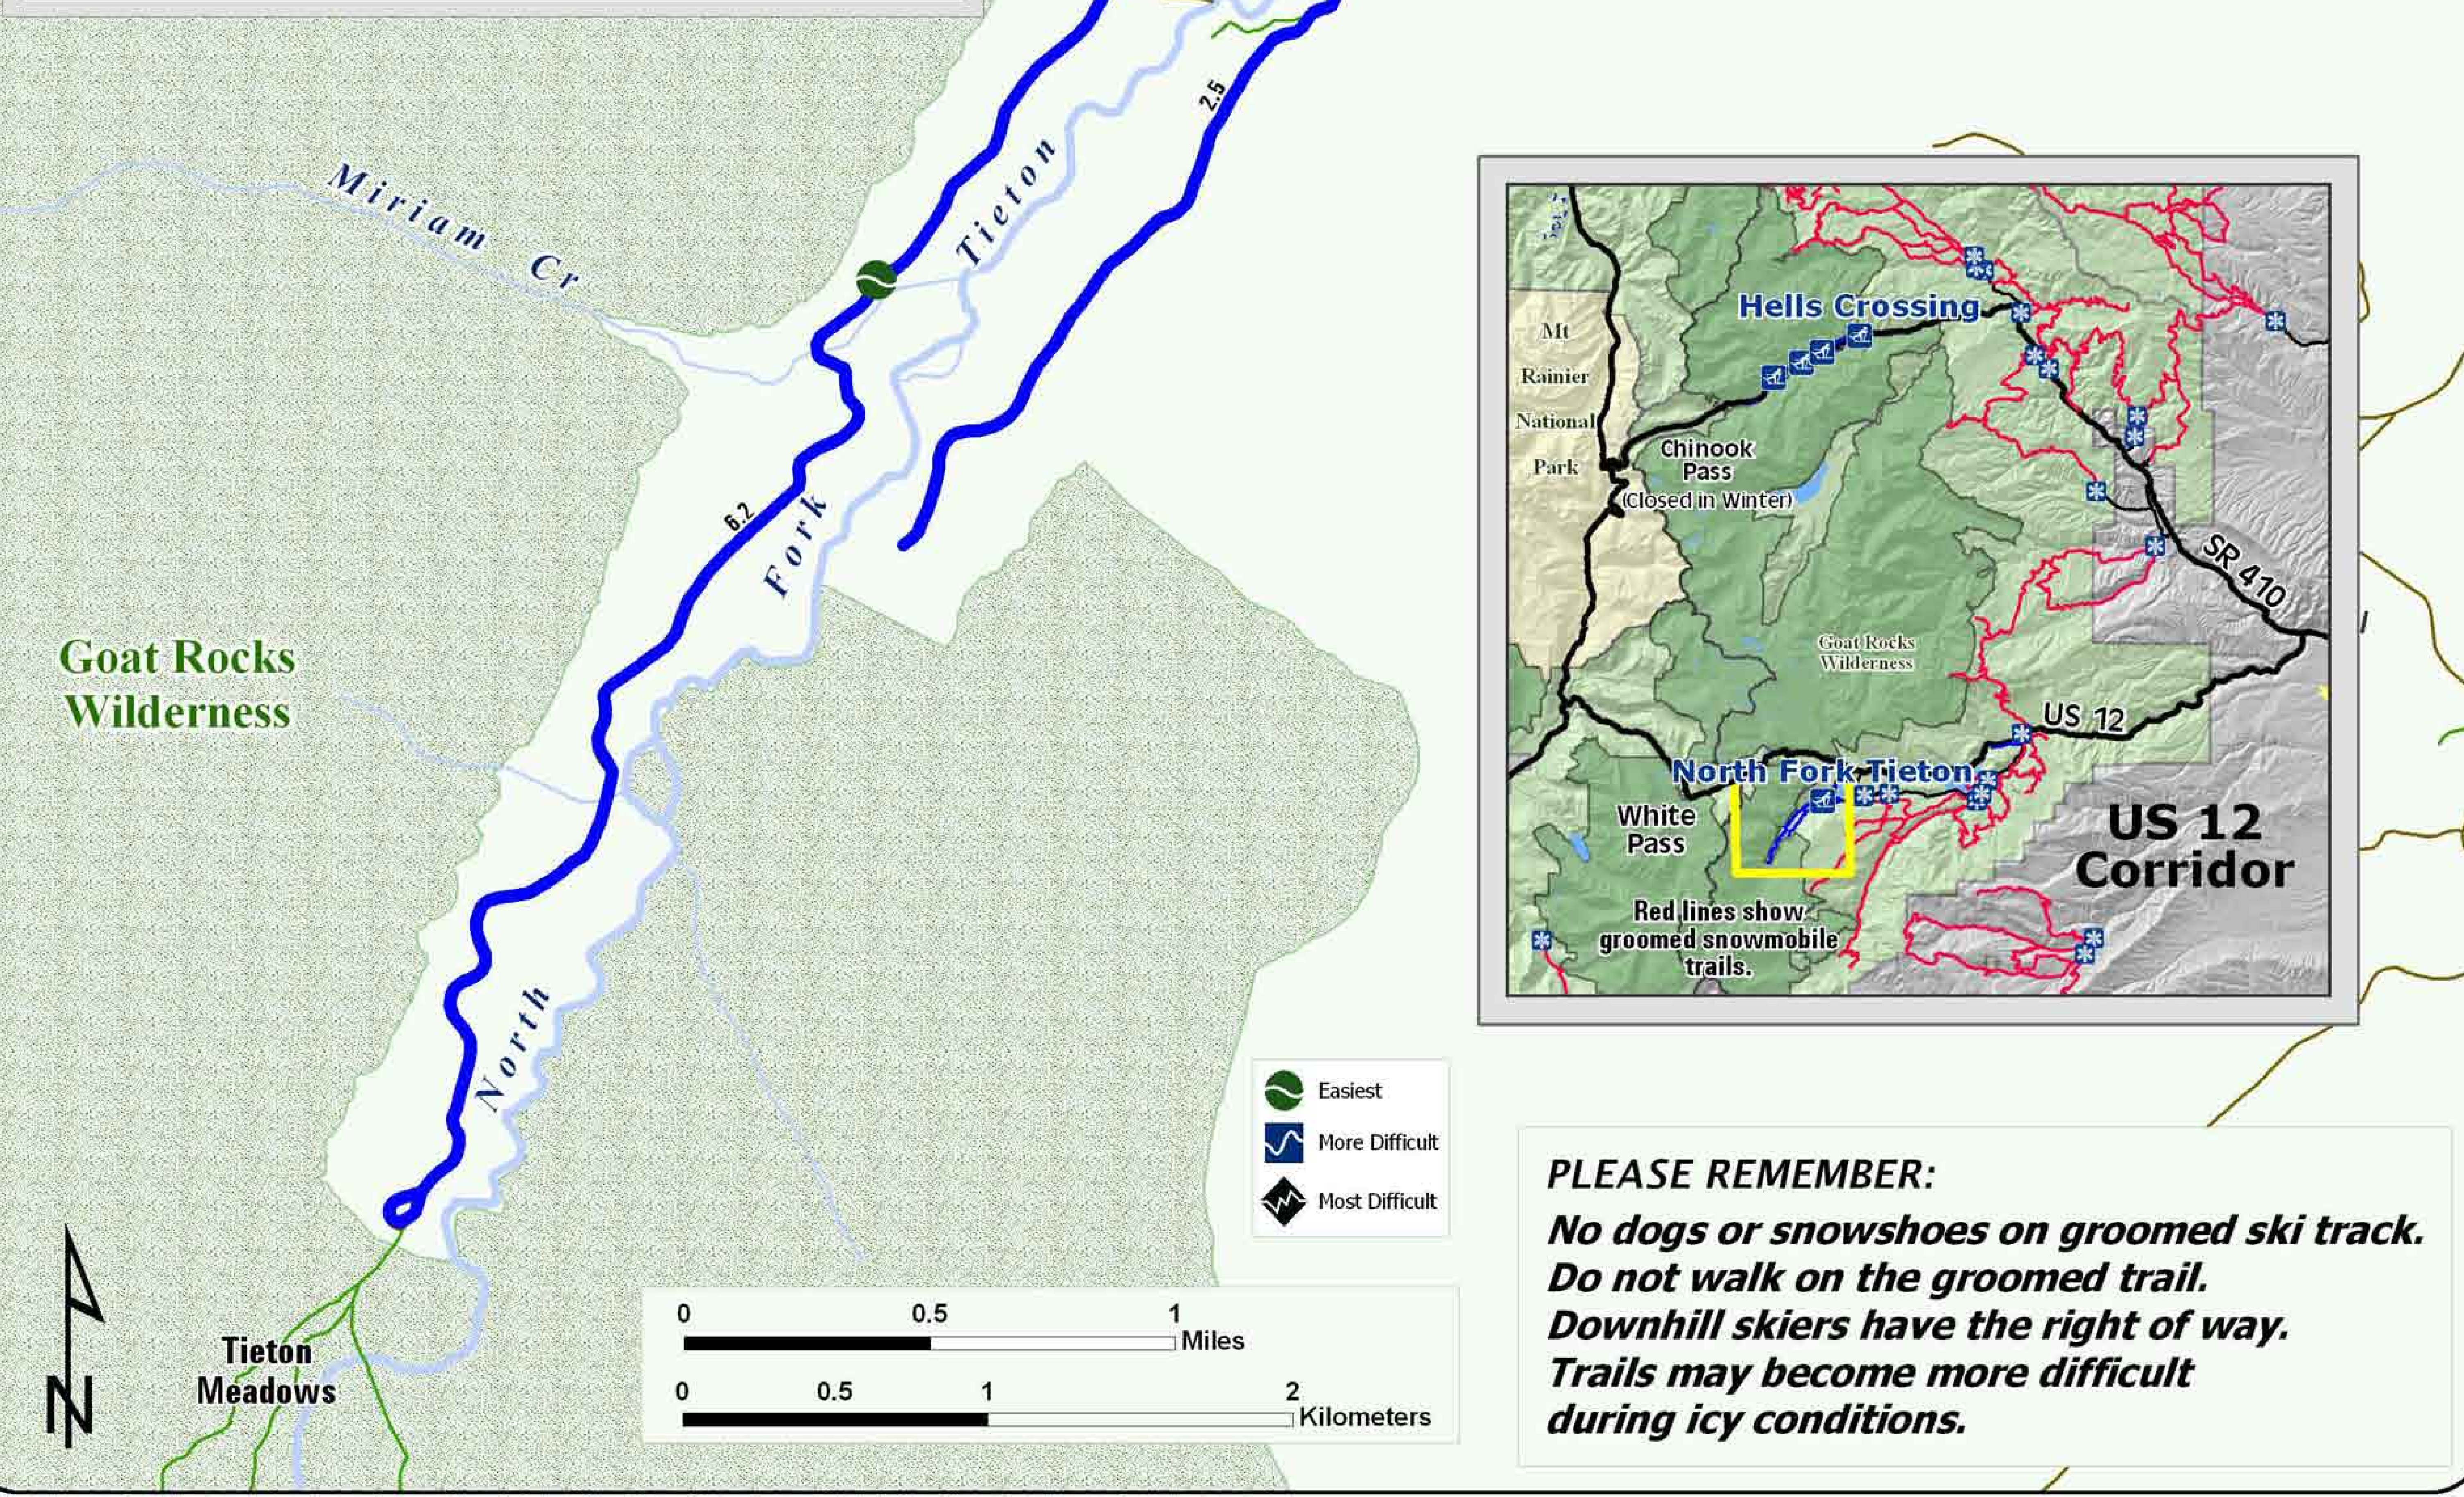

Welcome North Fork Tieton Sno-Park Groomed Trail System

Explanation

- Non-Motorized Sno-Park
- Groomed Ski Trail
- Marked Ski Route
- Sno-Park Access Road
- Road
- Trail
- Wilderness Area

North Fork Tieton Trail System has 20 kilometers (10 miles) of groomed cross country ski trails.

Kilometers

Snow grooming equipment may be on the trail at any time.

Trail grooming schedules may change without notice due to snow conditions, temperatures, equipment breakdowns, etc.

Be aware of potential avalanche danger, check www.nwac.us before you leave home.

*Trail grooming schedules and maps at www.parks.wa.gov/winter
Please report errors or comments to: winter@parks.wa.gov*

**For Emergency Call 911
Yakima Co. Sheriff 509-574-2500**

PLEASE REMEMBER:
No dogs or snowshoes on groomed ski track.
Do not walk on the groomed trail.
Downhill skiers have the right of way.
Trails may become more difficult during icy conditions.