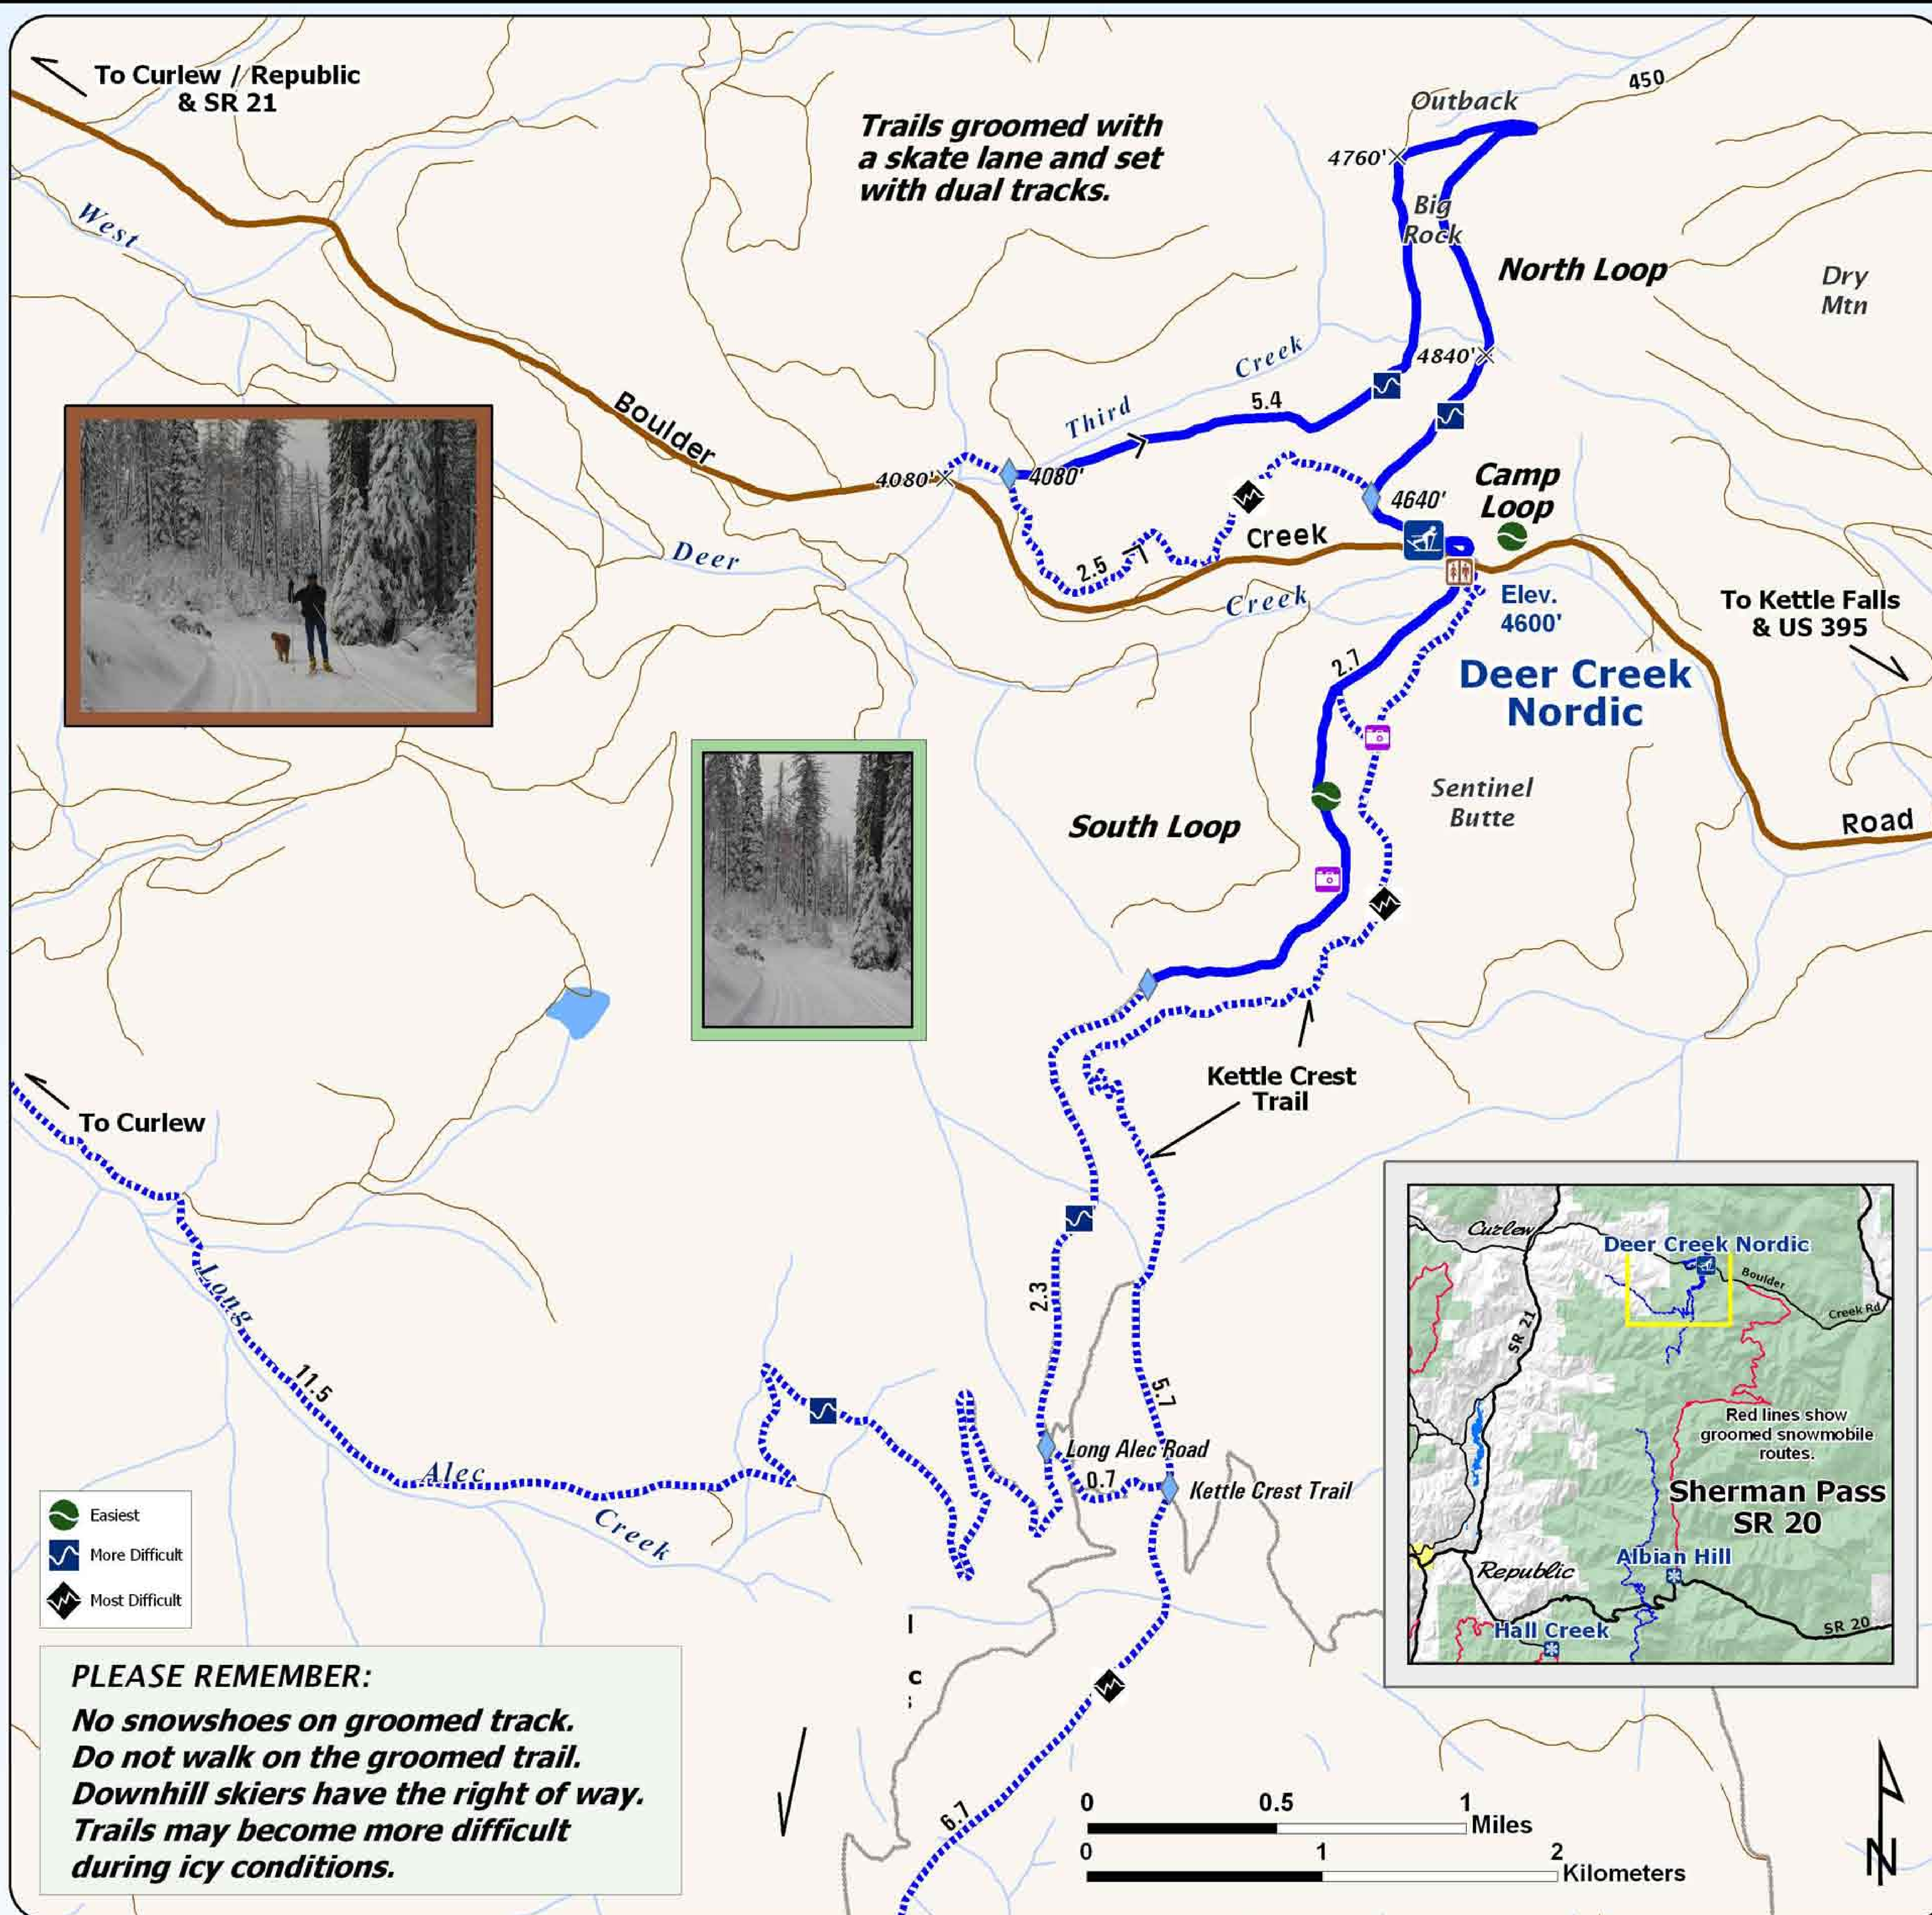

Welcome Deer Creek Nordic Sno-Park Groomed Trail System

Explanation

- Non-Motorized Sno-Park
- Groomed Ski Trail
- Marked Ski Route
- Trail Junction
- Restroom
- View
- Access Road
- Road
- Trail

Area has 9 kilometers (5.5 miles) of groomed cross country ski trails. Distance labeled between intersections. Dog friendly area.

Snow grooming equipment may be on the trail at any time.

Trail grooming schedules may change without notice due to snow conditions, temperatures, equipment breakdowns, etc.

Be aware of potential avalanche danger, check www.nvac.us before you leave home.

PLEASE REMEMBER:
*No snowshoes on groomed track.
Do not walk on the groomed trail.
Downhill skiers have the right of way.
Trails may become more difficult during icy conditions.*