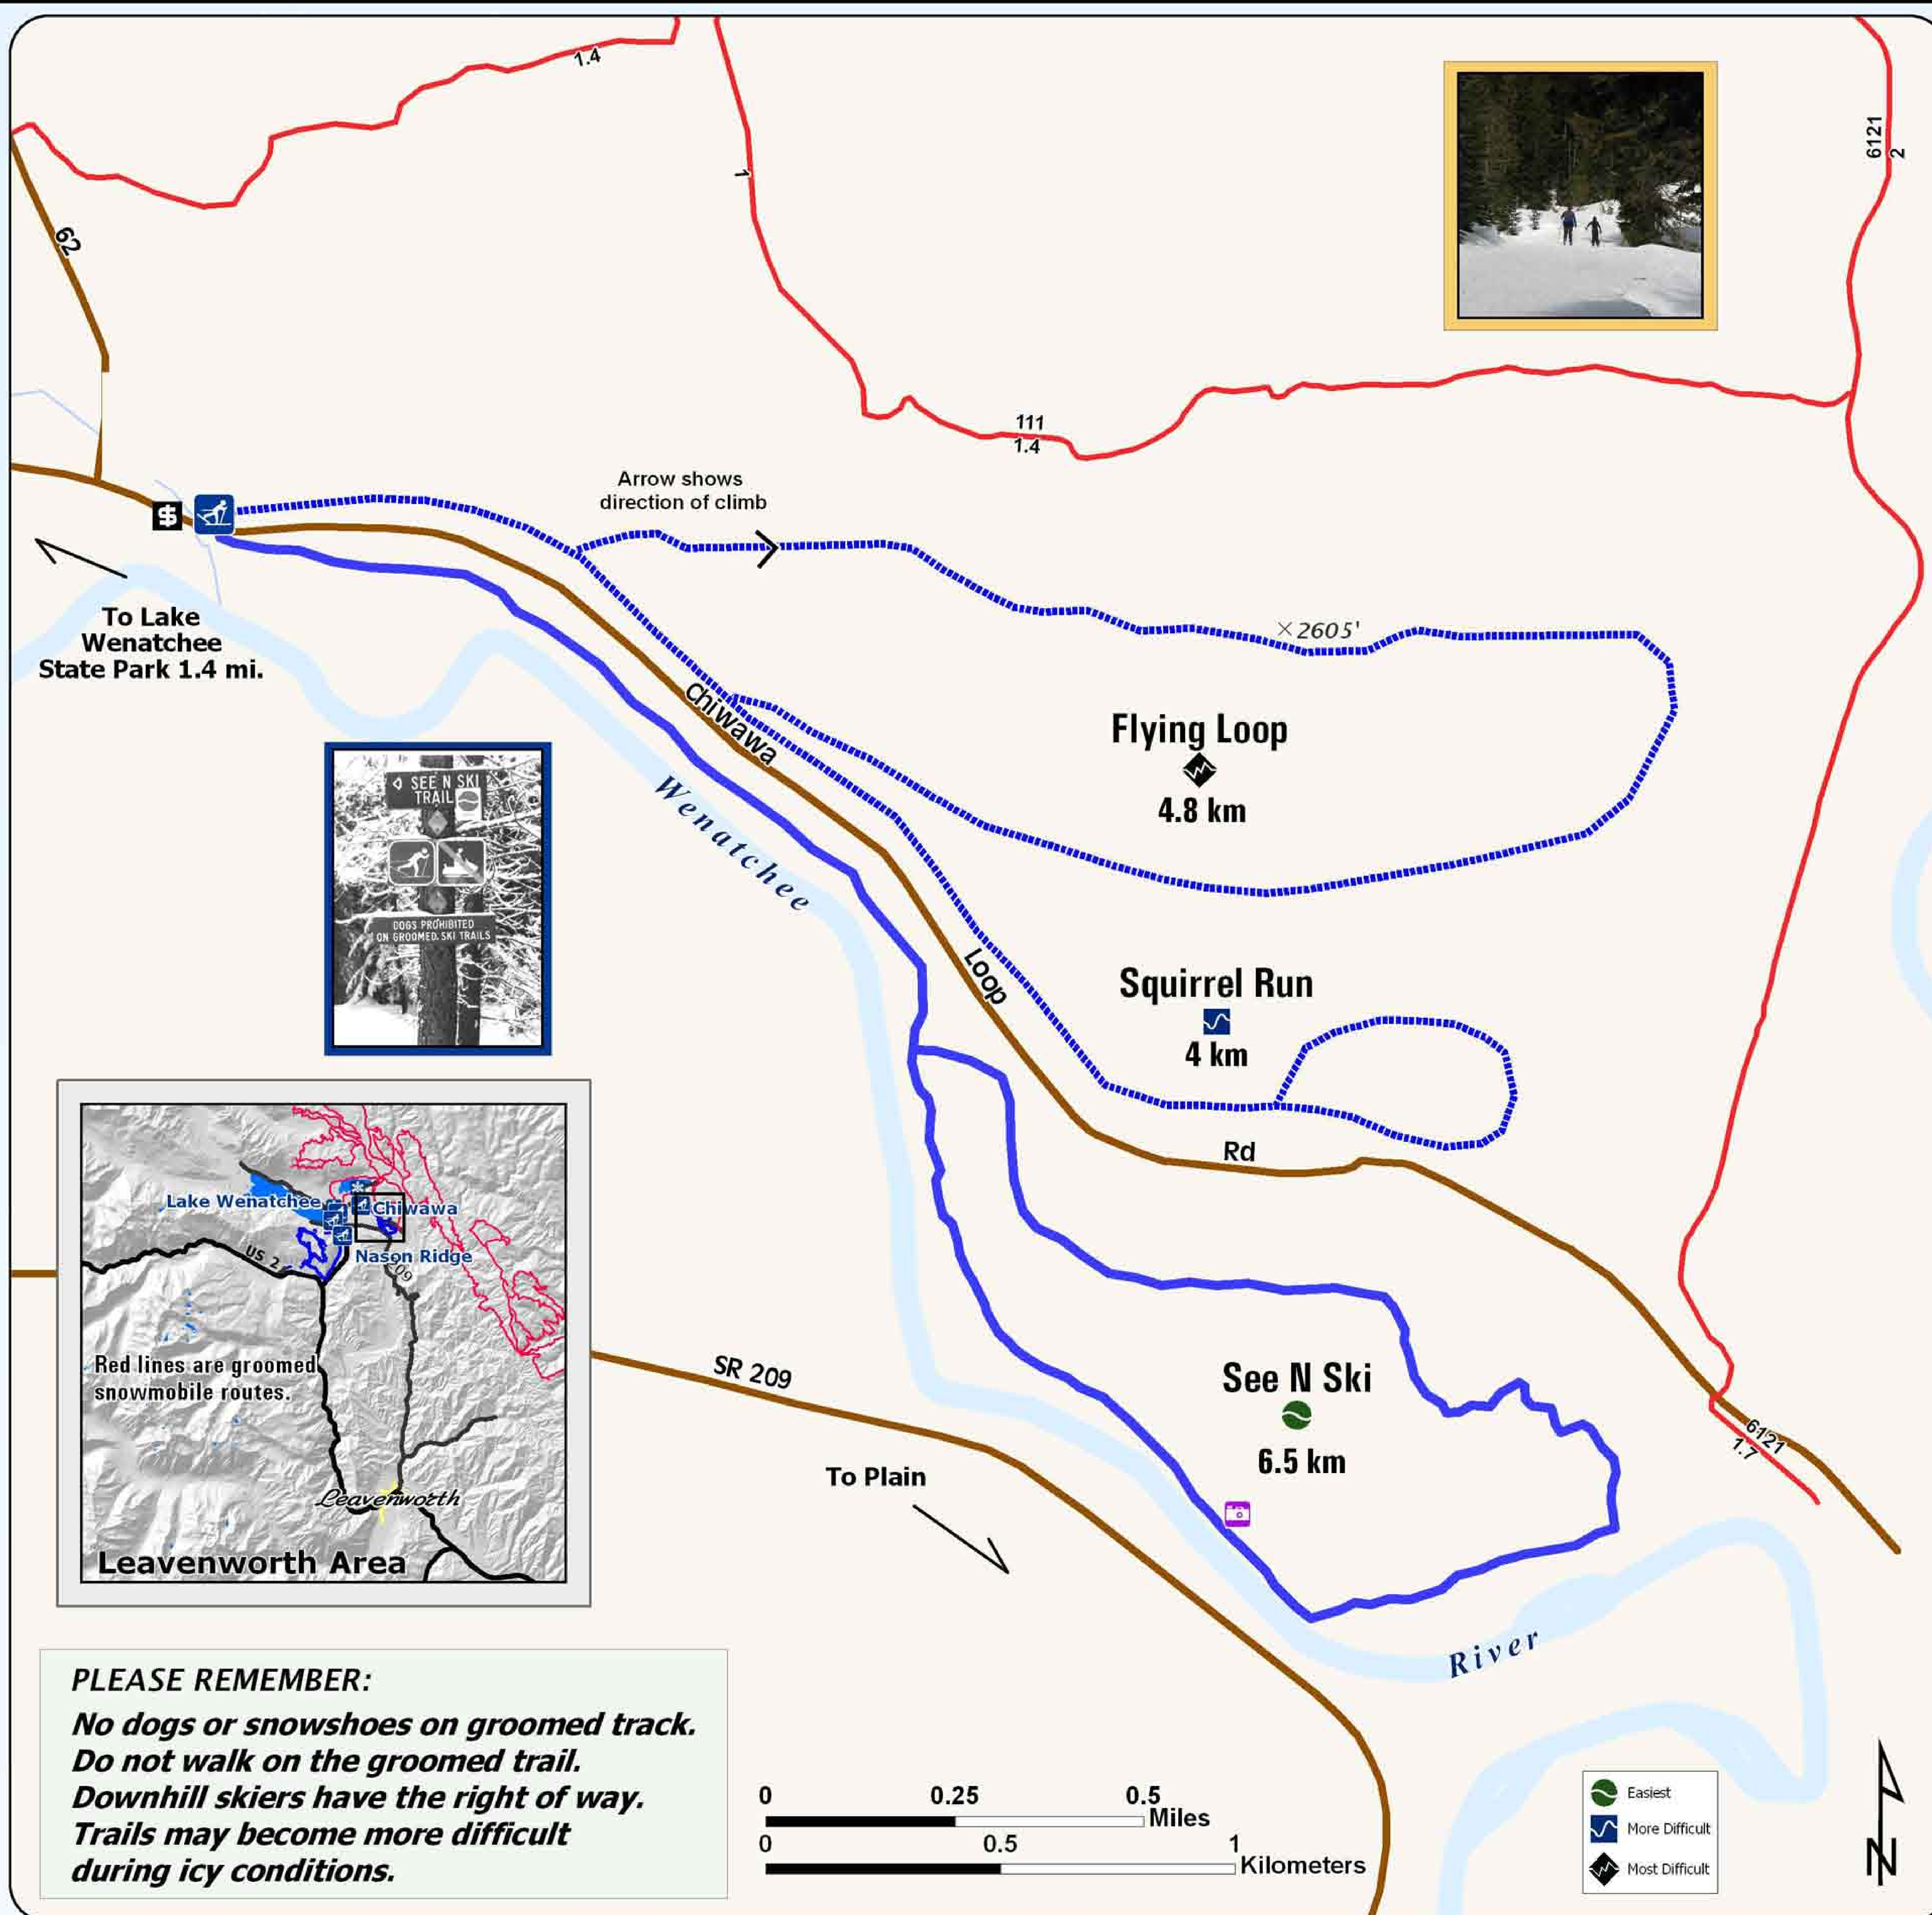

Welcome Chiwawa Sno-Park Groomed Trail System

Explanation

- Non-Motorized Sno-Park
- Groomed Ski Trail
- Marked Ski Route
- Groomed Snowmobile Trail
- Sno-Park Access Road
- View
- Special Grooming Permit Required, Purchase at Parkside Grocery or Midway Grocery.

Lake Wenatchee State Park and Chiwawa have 21 kilometers of groomed cross country ski trails. Trail name and distance labeled between intersections.

Snow grooming equipment may be on the trail at any time.

**For Emergency Call 911
Chelan Co. Sheriff 509-663-9911 or
Lake Wenatchee SP 509-630-0038**

To Lake Wenatchee State Park 1.4 mi.

PLEASE REMEMBER:
No dogs or snowshoes on groomed track.
Do not walk on the groomed trail.
Downhill skiers have the right of way.
Trails may become more difficult during icy conditions.

- Easiest
- More Difficult
- Most Difficult