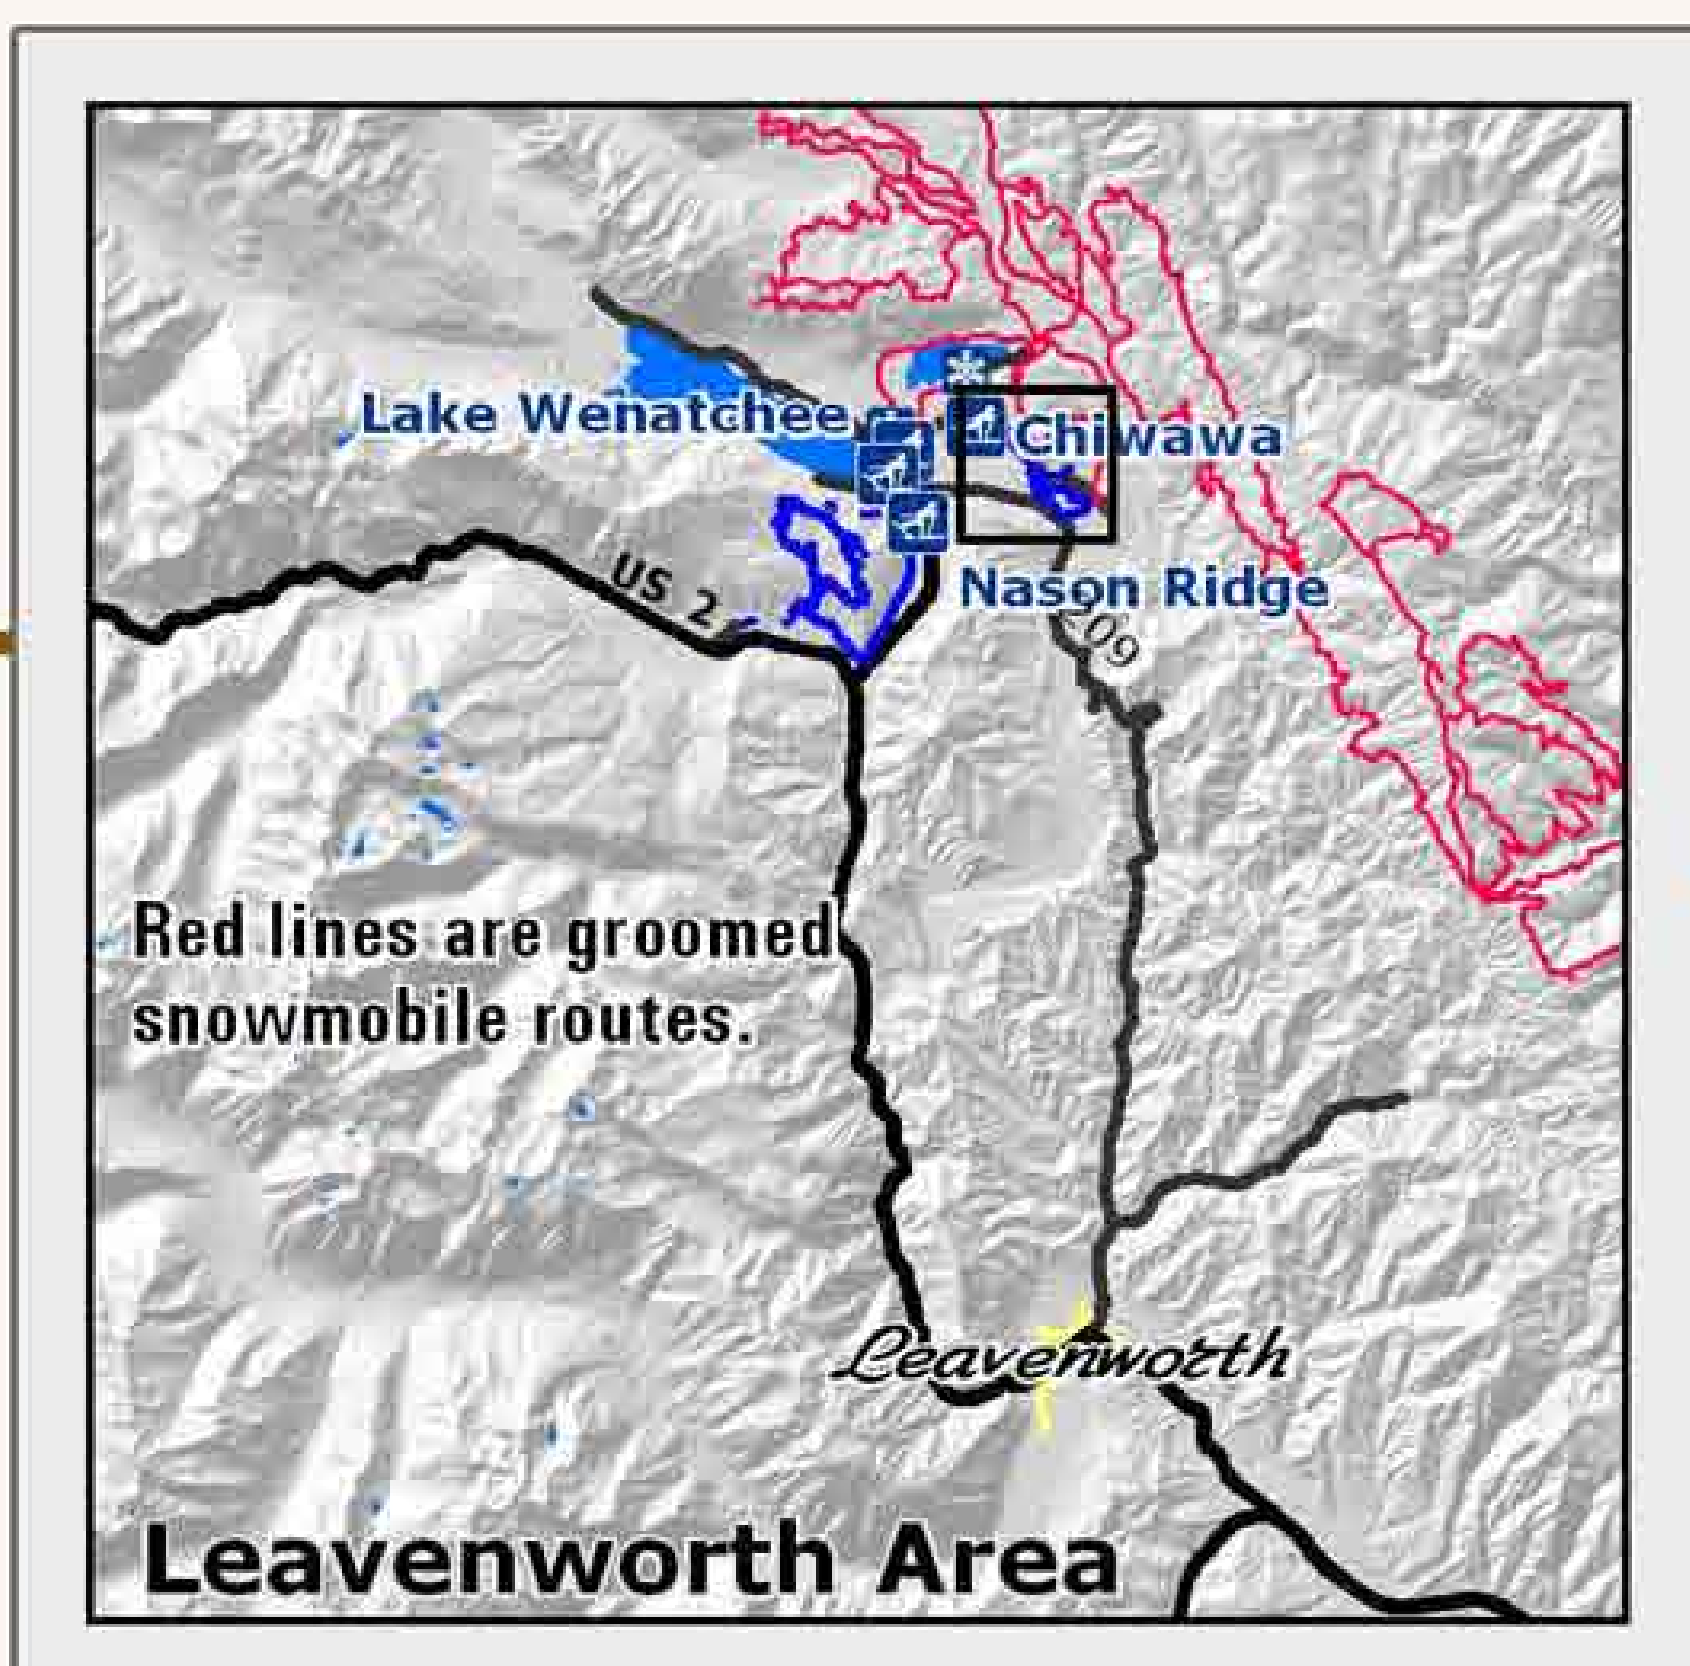

Welcome Chiwawa Sno-Park Groomed Trail System

Explanation

- Non-Motorized Sno-Park
- Groomed Ski Trail
- Marked Ski Route
- Groomed Snowmobile Trail
- Sno-Park Access Road
- View
- Special Grooming Permit Required, Purchase at Parkside Grocery or Midway Grocery.

Lake Wenatchee State Park and Chiwawa have 21 kilometers of groomed cross country ski trails. Trail name and distance labeled between intersections.

Snow grooming equipment may be on the trail at any time.

**For Emergency Call 911
Chelan Co. Sheriff 509-663-9911 or
Lake Wenatchee SP 509-630-0038**

To Lake Wenatchee State Park 1.4 mi.

PLEASE REMEMBER:
No dogs or snowshoes on groomed track.
Do not walk on the groomed trail.
Downhill skiers have the right of way.
Trails may become more difficult during icy conditions.

- Easiest
- More Difficult
- Most Difficult