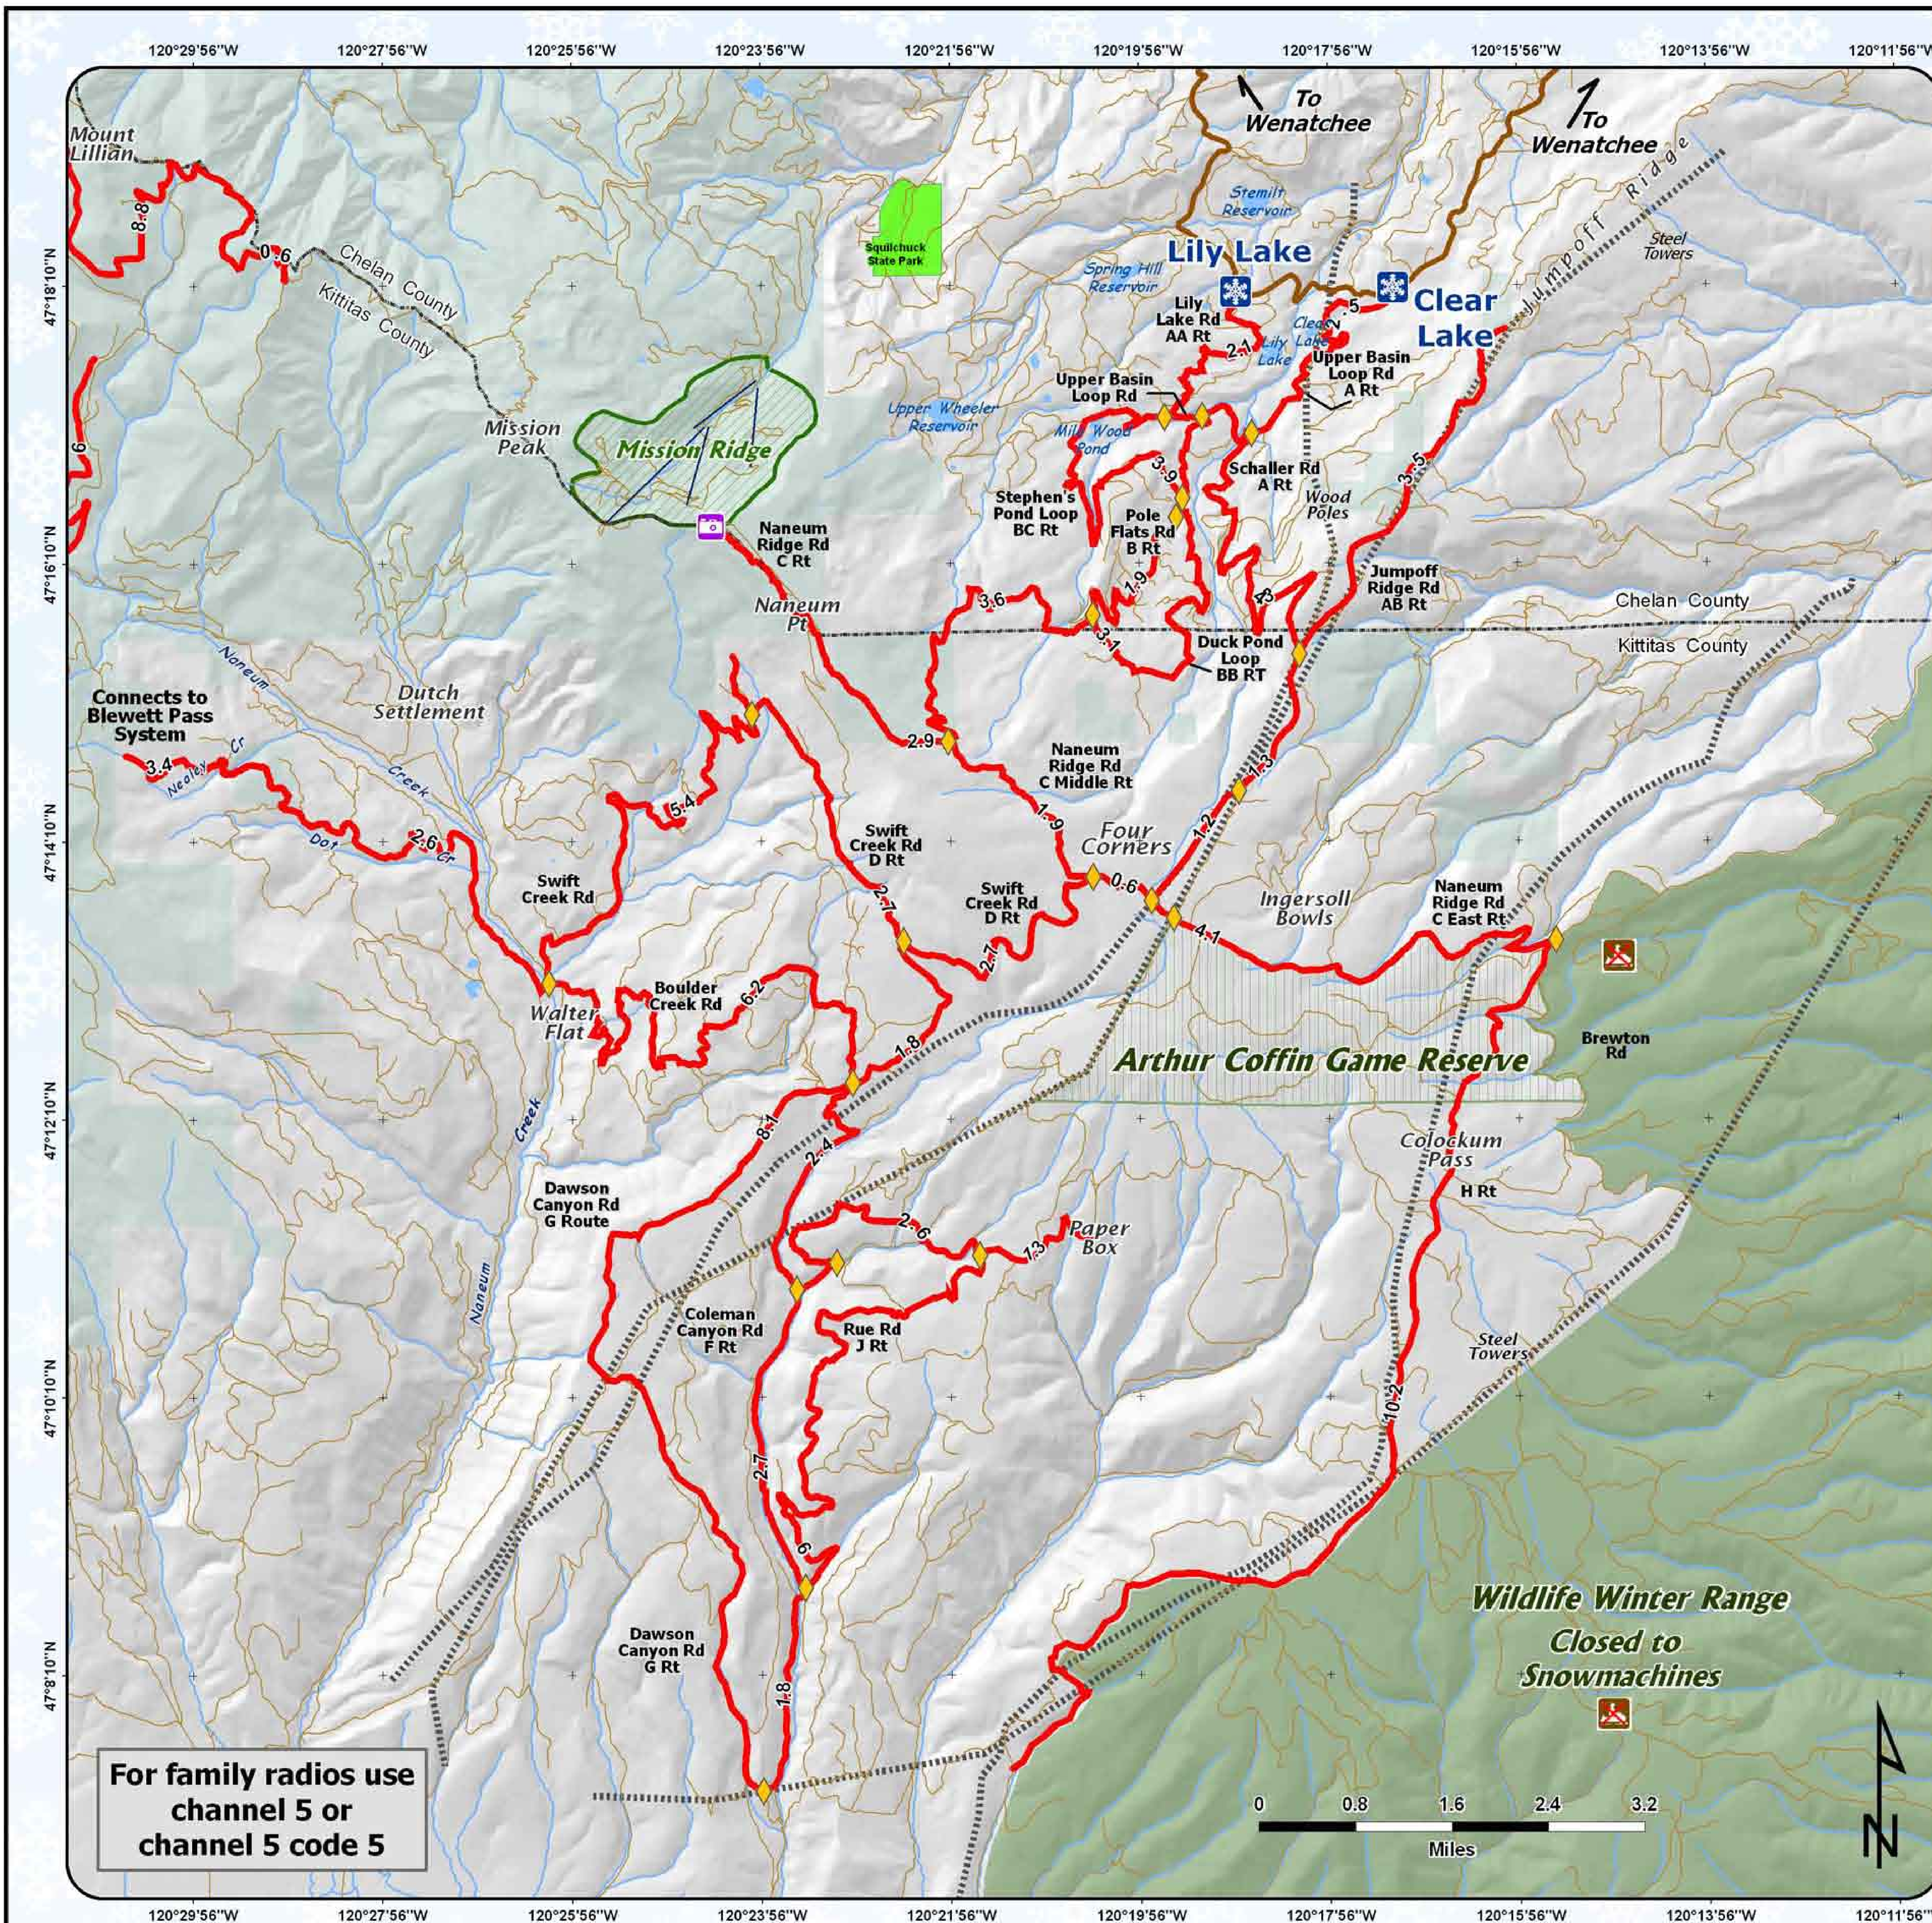

Welcome Clear Lake Sno-Park Groomed Trail System

Explanation

-  Sno-Park
-  Groomed Snowmobile Trail
-  Major Junction
-  Restroom
-  View
-  Sno-Park Access Road
-  Road
-  Utility Corridor
-  Ski Area
-  Wildlife Winter Range, No Snowmachines
-  Game Reserve
-  Wenatchee National Forest

Area has 100 miles of groomed snowmobile trails. Road mileage labeled between junctions.

Snow grooming equipment may be on the trail at any time.

Trail grooming schedules may change without notice due to snow conditions, temperatures, equipment breakdowns, etc.

Be aware of potential avalanche danger, check www.nvac.us before you leave home.

*Trail grooming schedules and maps at www.parks.wa.gov/winter
Please report errors or comments to: winter@parks.wa.gov*

**For Emergency Call 911
Chelan Co. Sheriff 509-663-9911
Kittitas Co. Sheriff 509-925-8534**

**For family radios use
channel 5 or
channel 5 code 5**