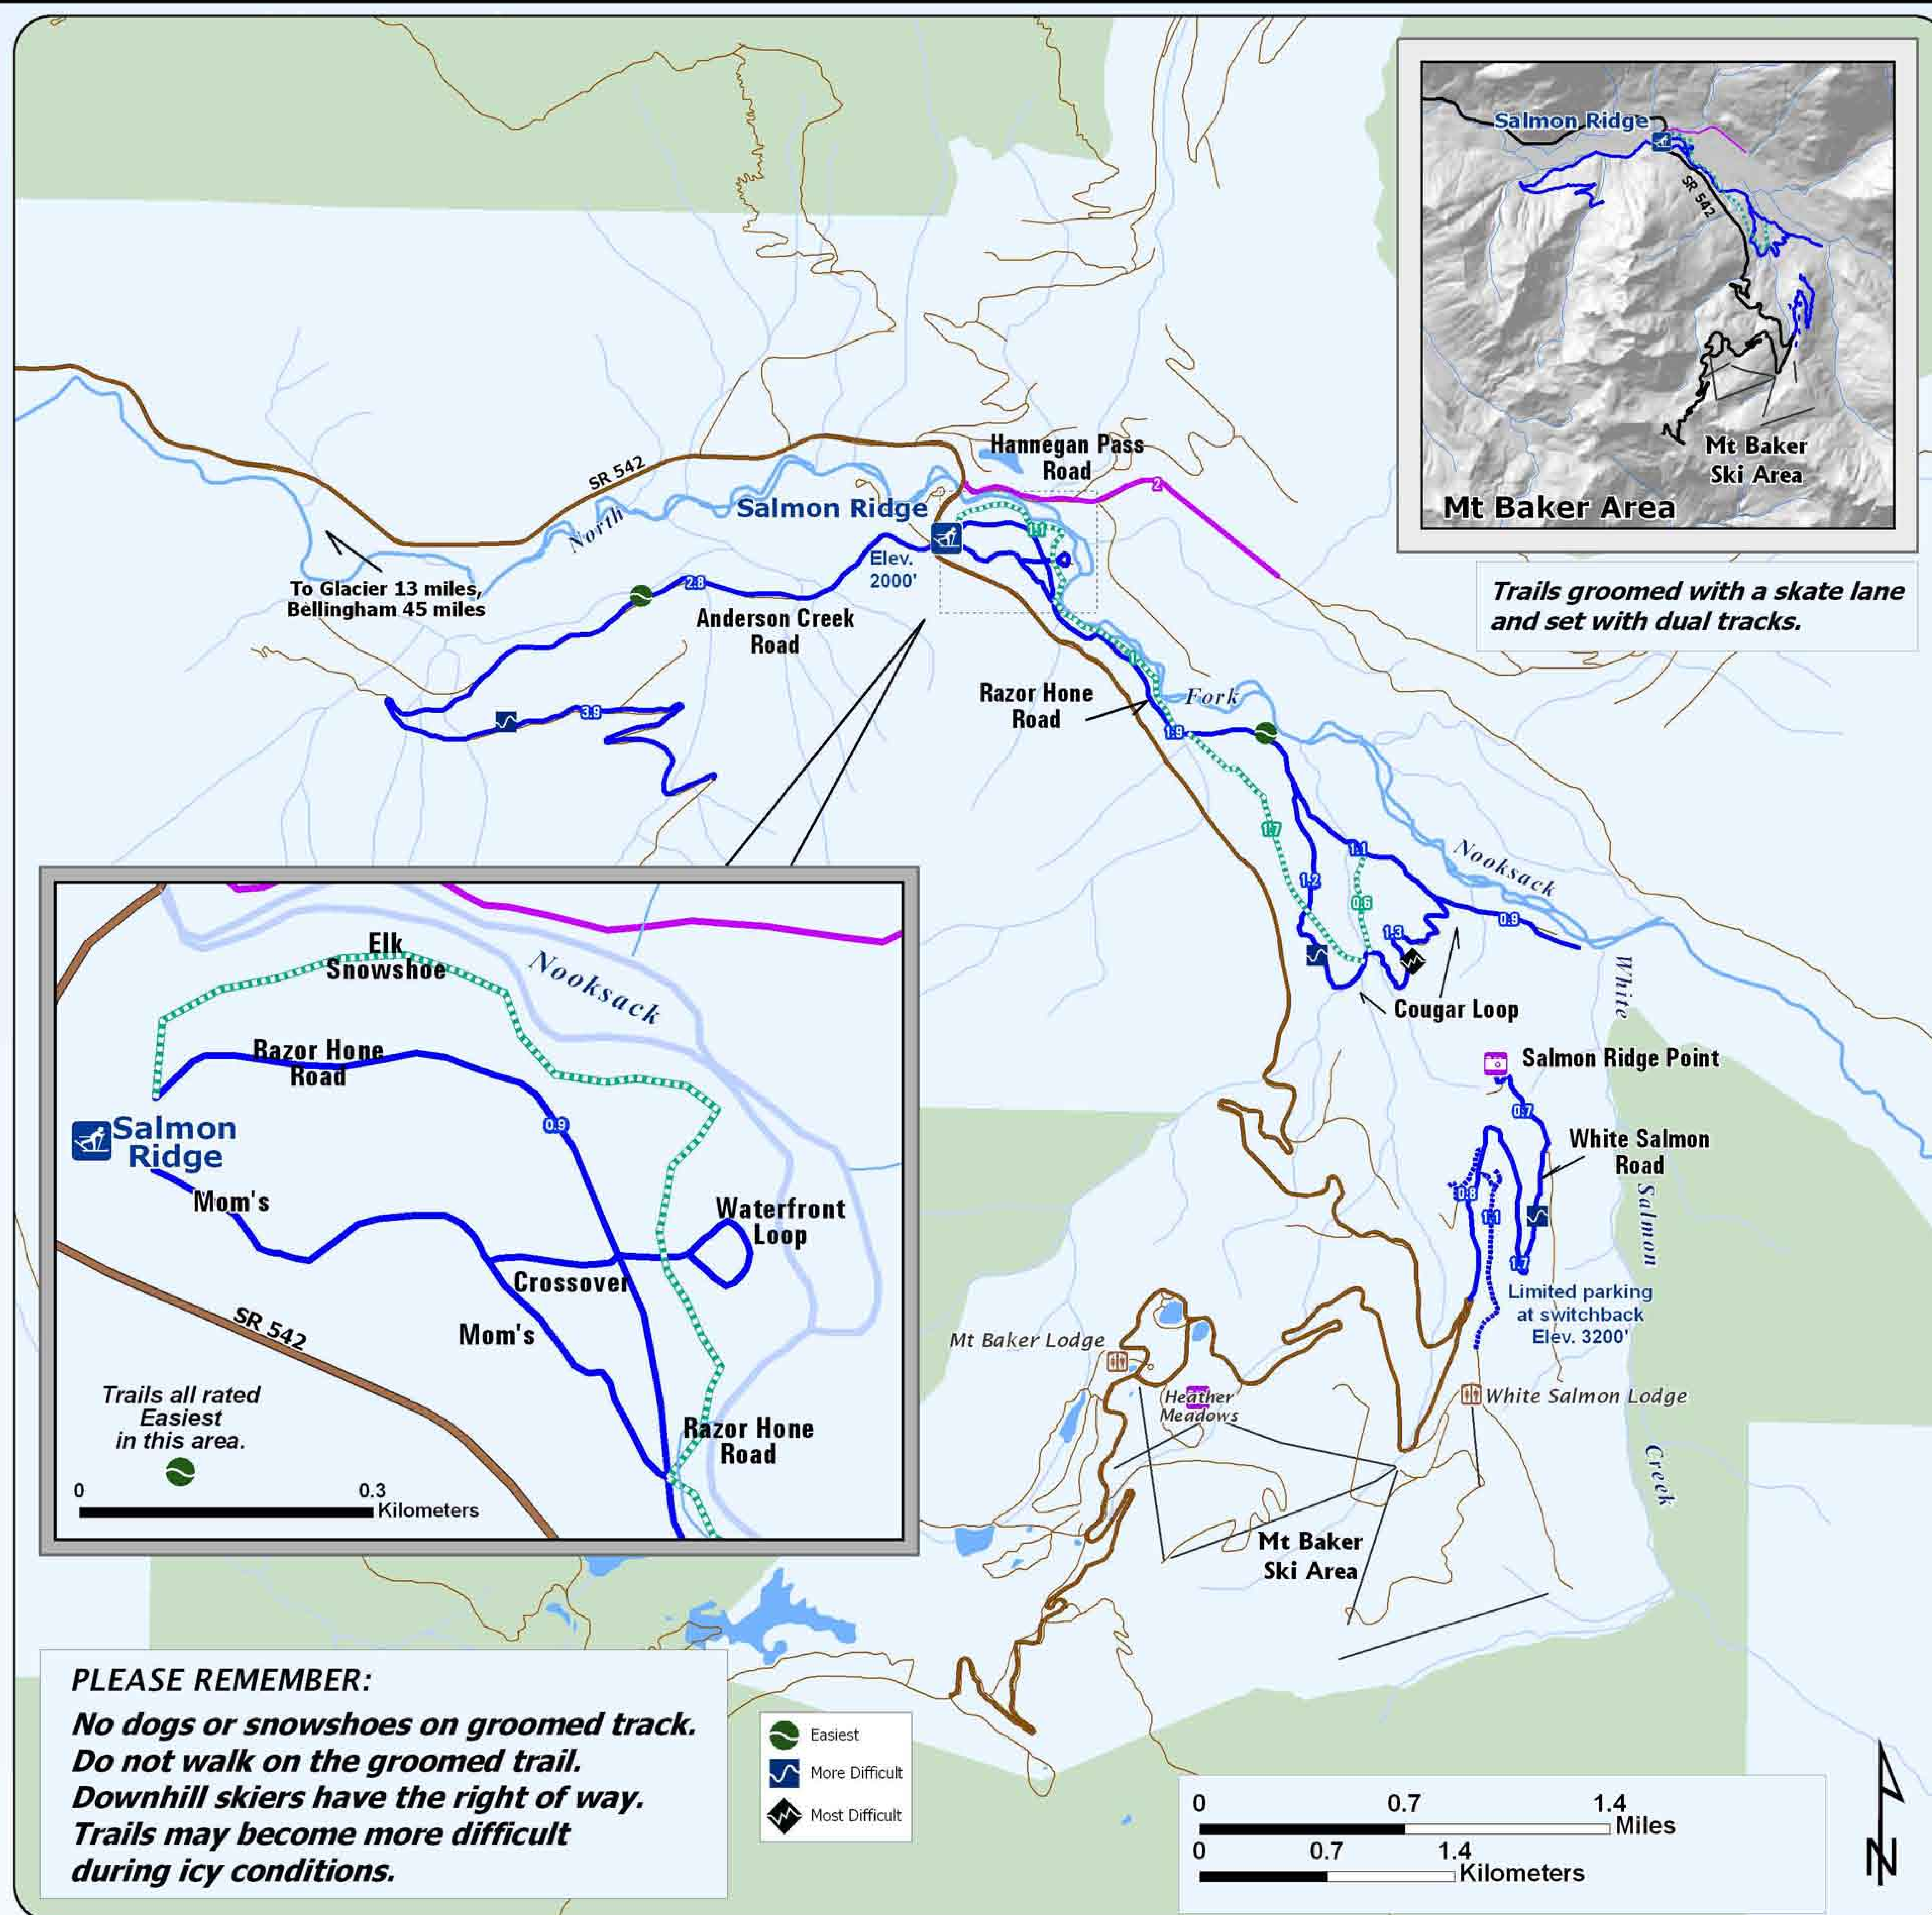

PLEASE REMEMBER:
No dogs or snowshoes on groomed track.
Do not walk on the groomed trail.
Downhill skiers have the right of way.
Trails may become more difficult during icy conditions.

- Easiest
- More Difficult
- Most Difficult