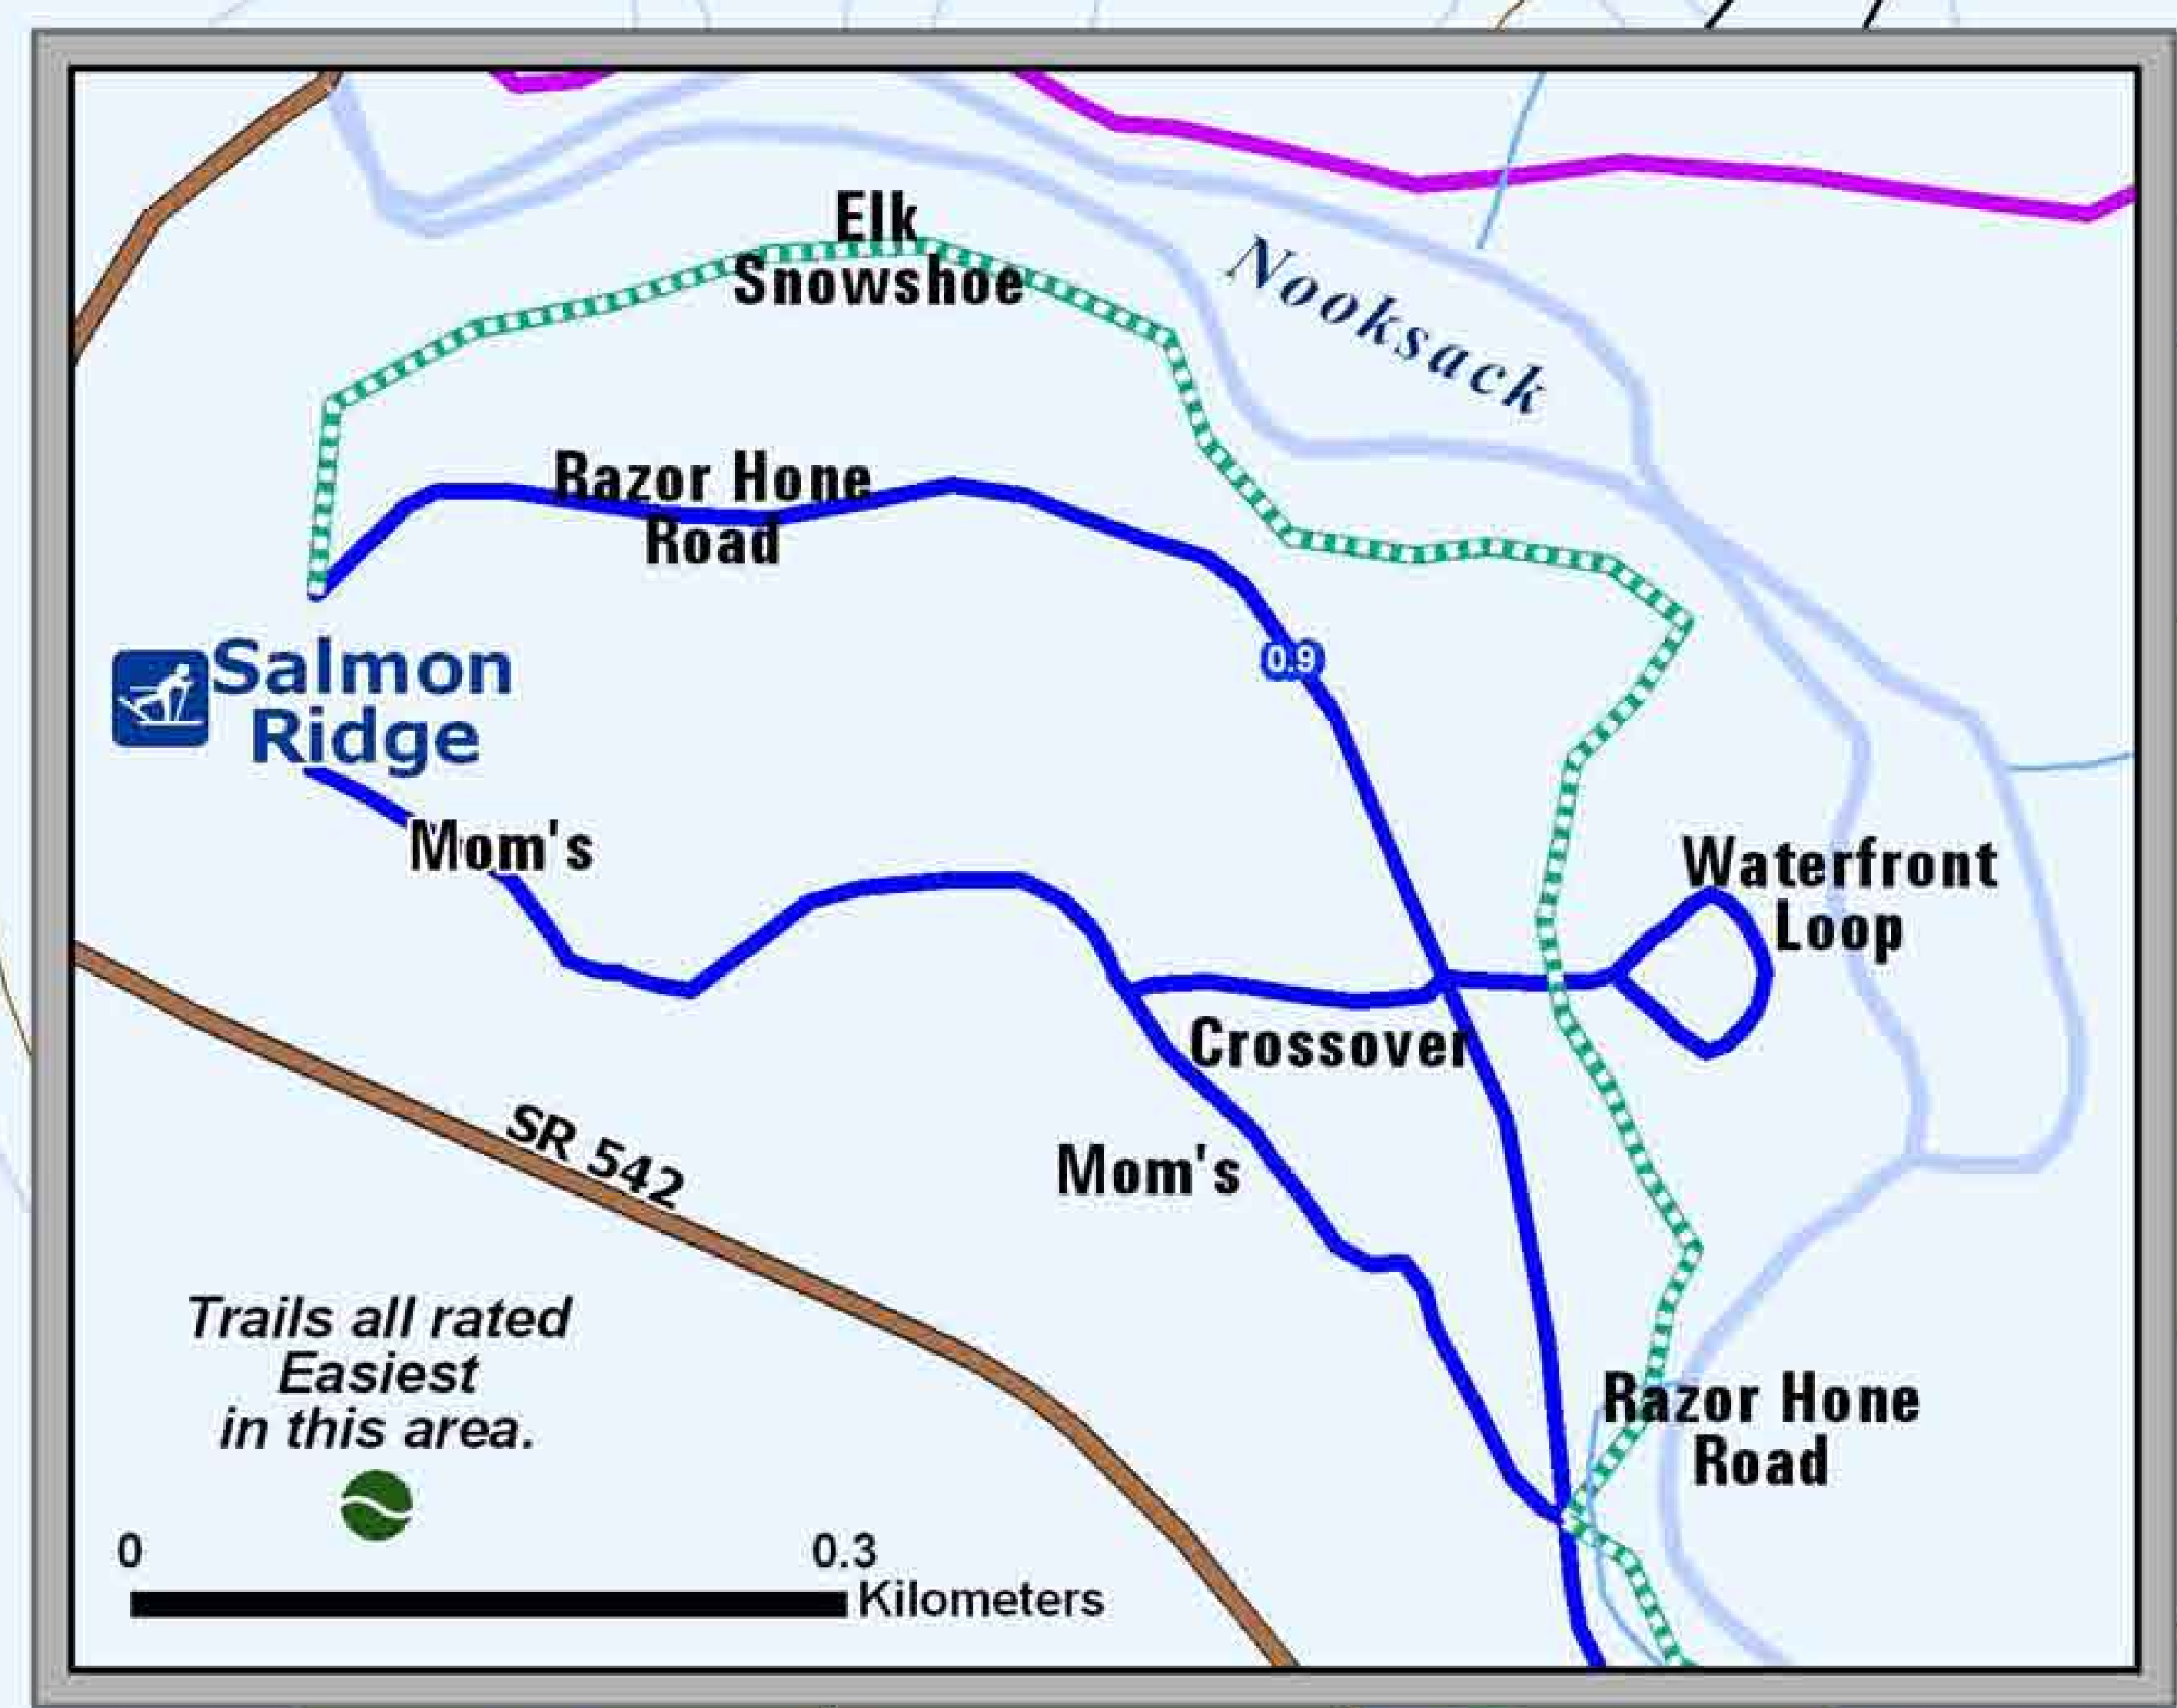

PLEASE REMEMBER:
No dogs or snowshoes on groomed track.
Do not walk on the groomed trail.
Downhill skiers have the right of way.
Trails may become more difficult during icy conditions.

- Easiest
- More Difficult
- Most Difficult