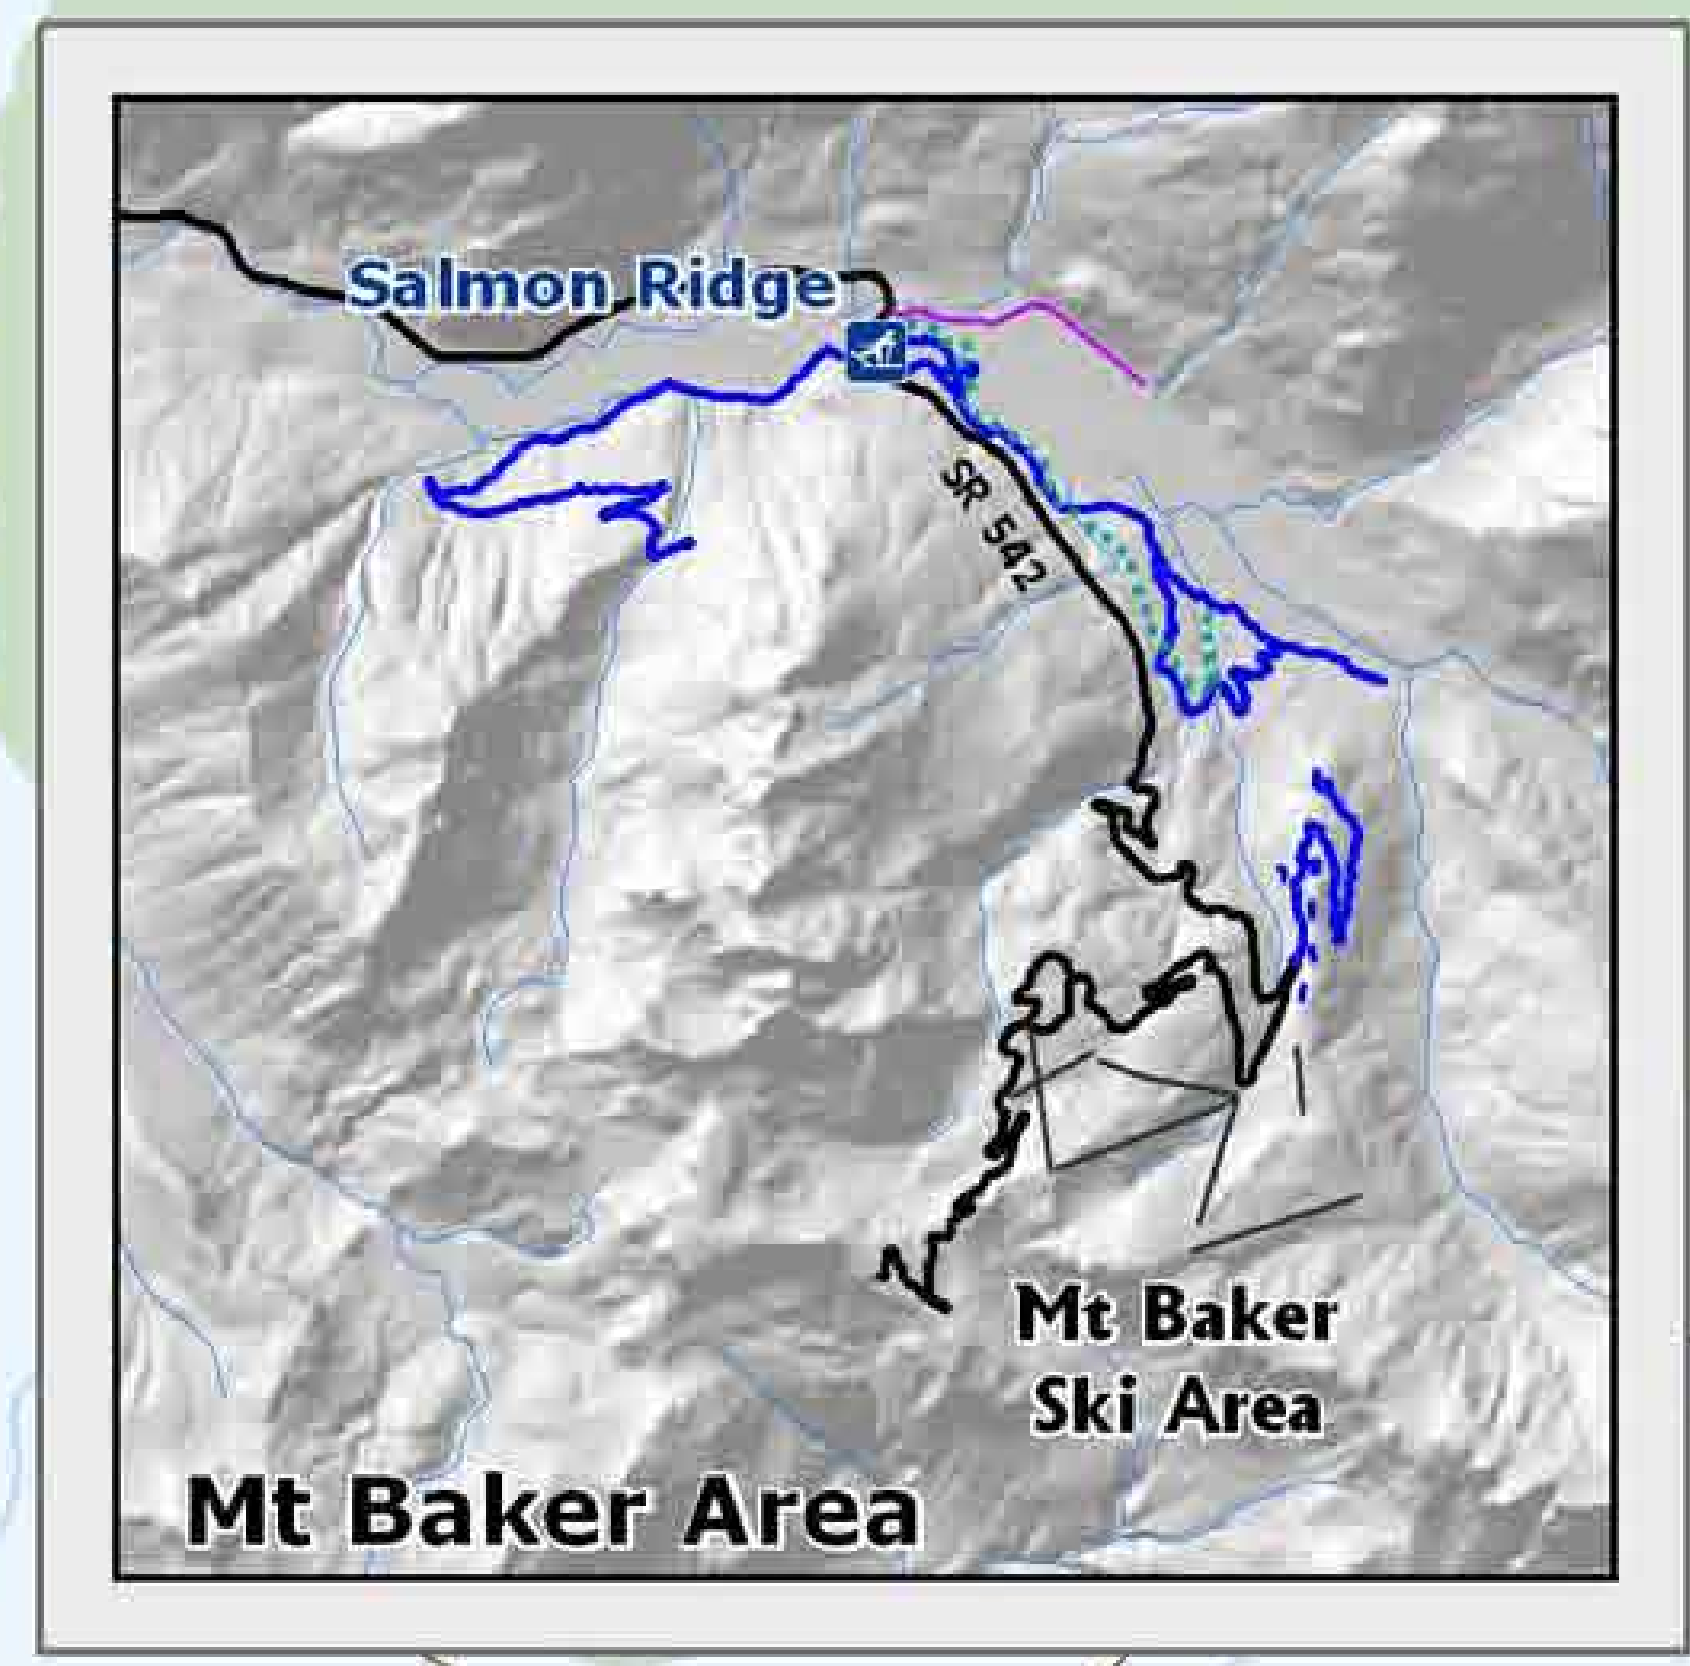

# Welcome Salmon Ridge Sno-Park Groomed Trail System

Trails groomed with a skate lane and set with dual tracks.

## Explanation

- Non-Motorized Sno-Park
- Groomed Ski Trail
- Dog Friendly Groomed Trail
- Marked Ski Route
- Snowshoe
- Restroom
- View
- Highway
- Road or Trail
- Ski Lift
- Wilderness Area

Area has 25 kilometers of groomed cross country ski trails. Trail name and distance labeled between intersections.