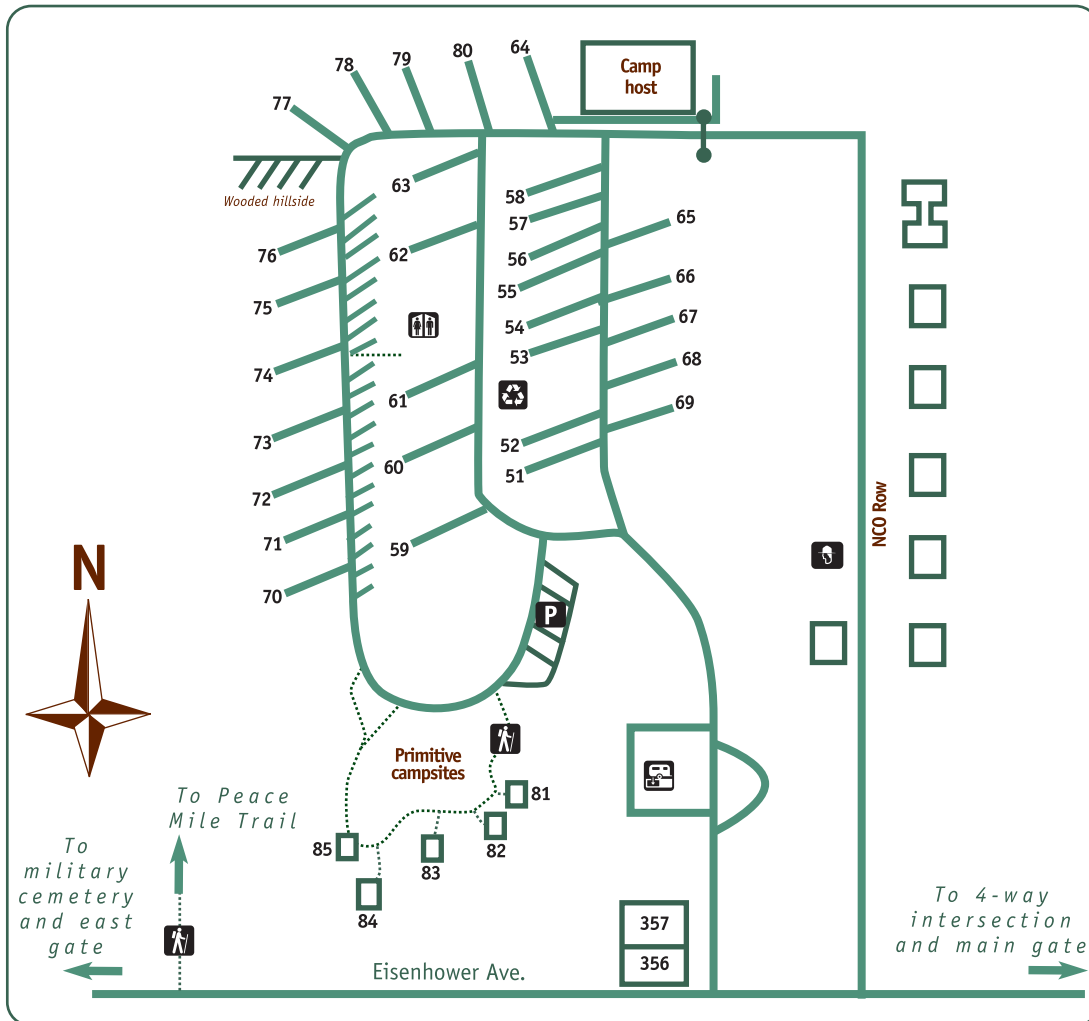

Fort Worden Campgrounds

- Hiking
- Restroom
- Trailer dump
- Parking
- Recycle bin
- Kitchen shelter
- Ranger residence
- Gate
- Trail
- Slope/hillside

Upper Campground
Water and electric available at each campsite.
Beach Campground
Water, electric and sewer at each campsite.

Upper Forest Campground