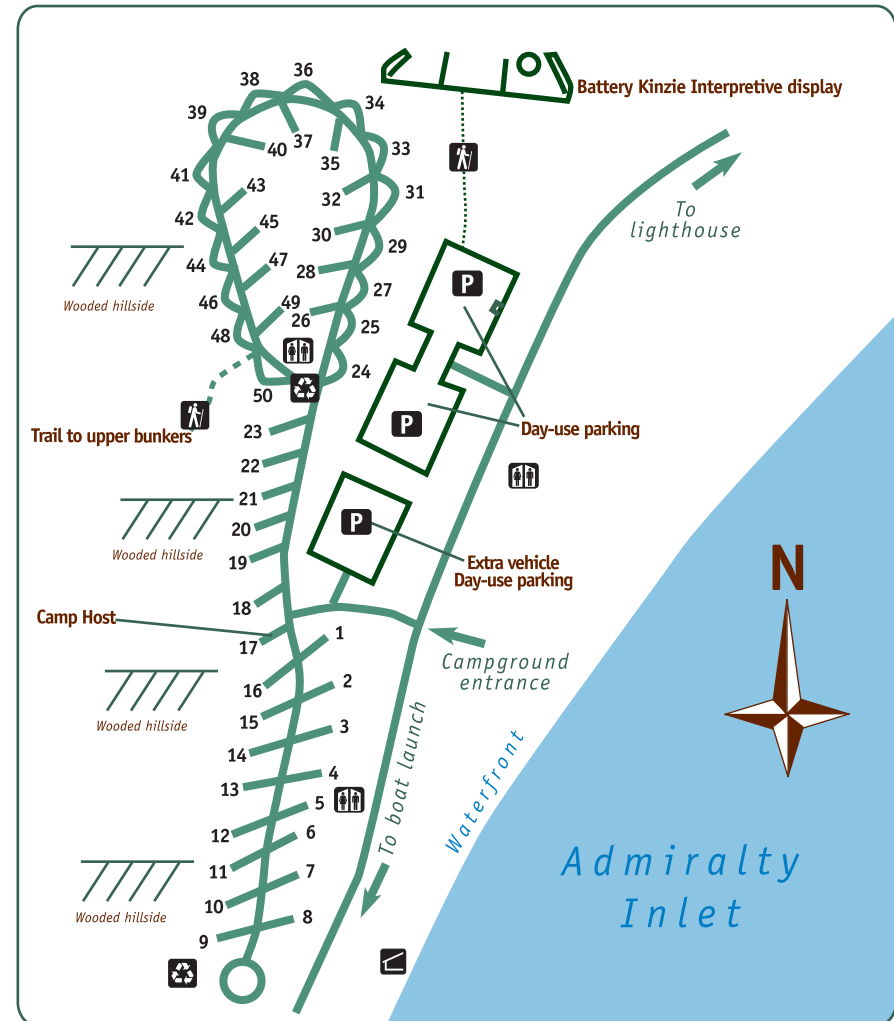

Beach Campground

Welcome. Please remember a Discover Pass is required to visit a state park or other state-managed recreation lands.

Revenue from Discover Pass replaces general fund tax funding no longer available to cover the cost of operations.

(Revised 07-30-14)