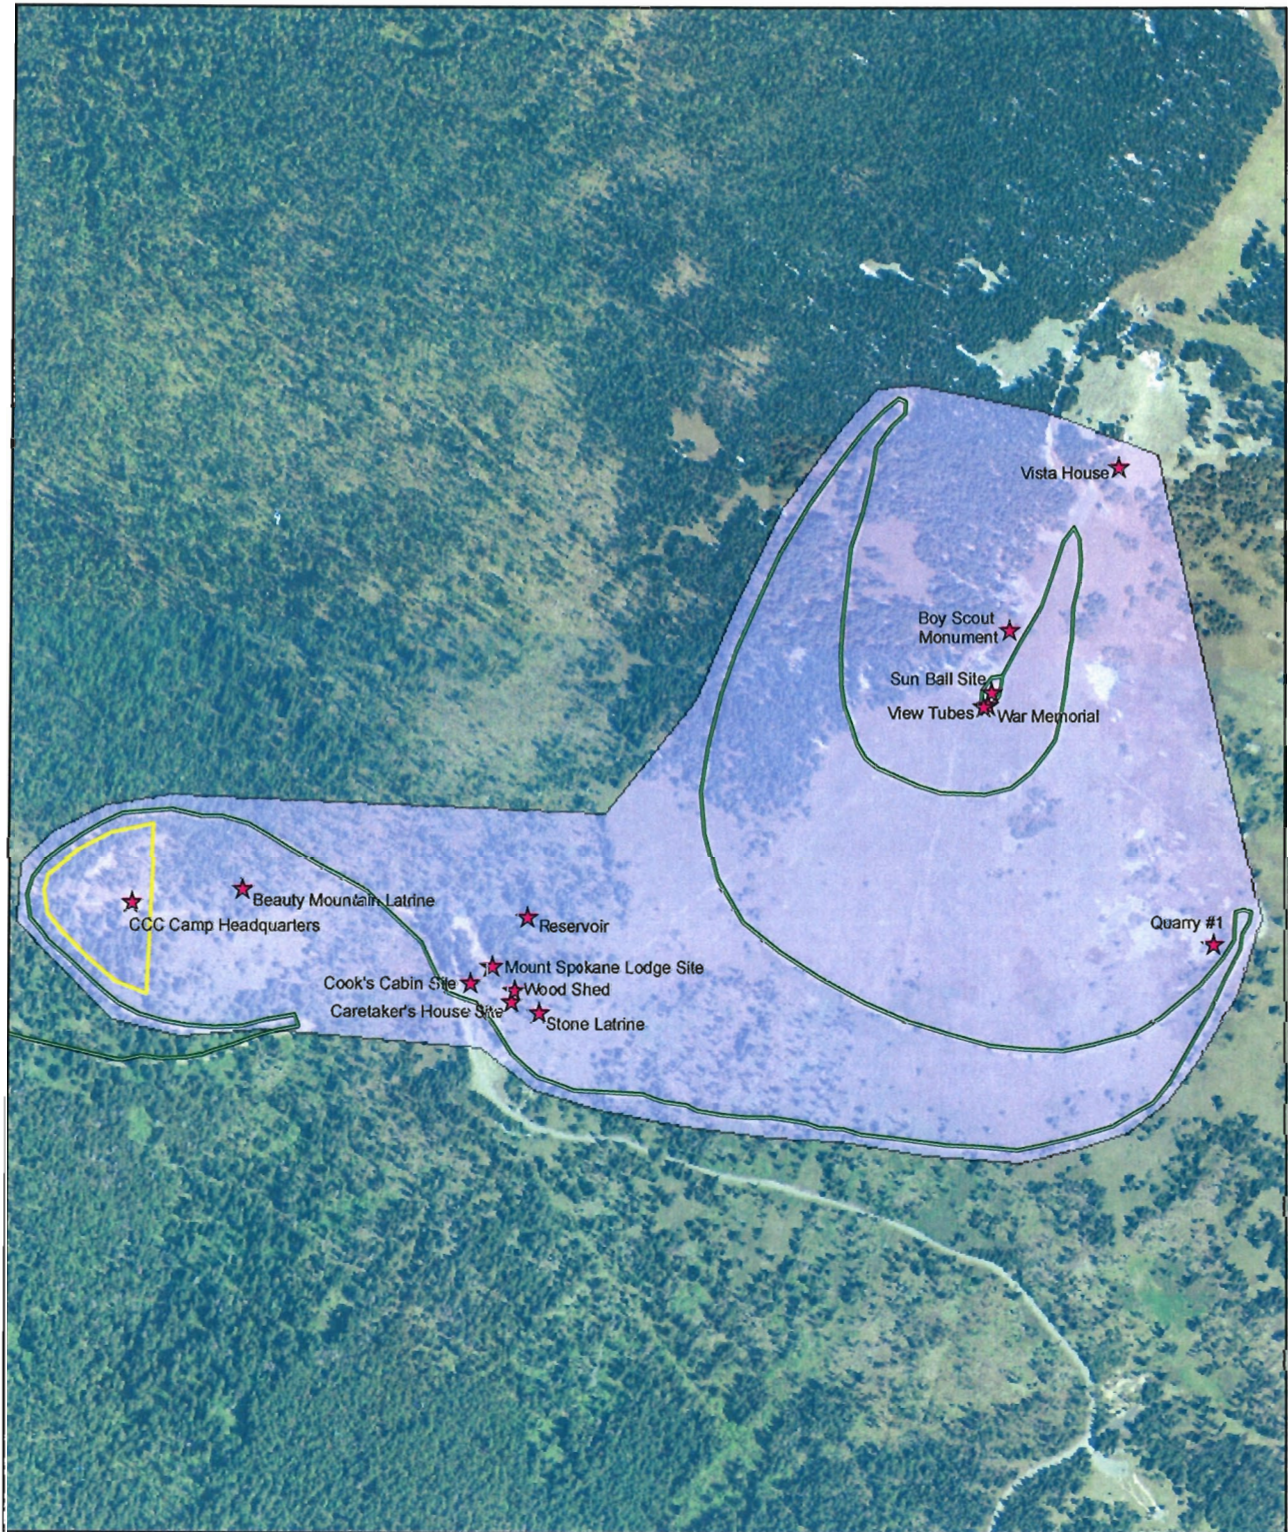

Mount Spokane State Park Cultural Resources Detail

Legend

- ★ Cultural Resource Sites
- Cook's Auto Road
- CCC Camp Area
- Cultural Landscape

0 500 1,000 2,000 Feet