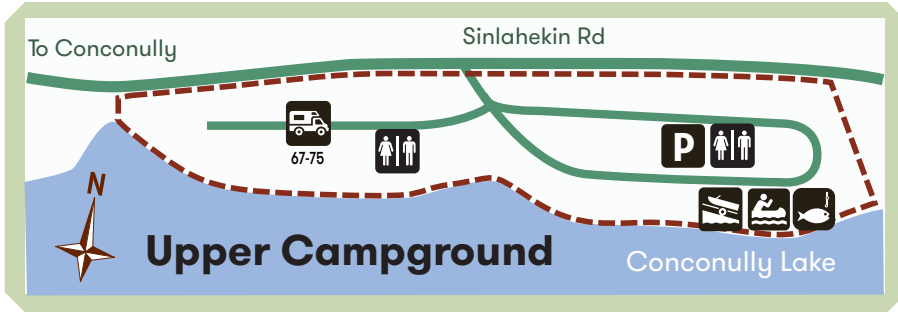

# CONCONULLY STATE PARK

To Conconully, Conconully Lake Boat Launch, and Upper Campground.

Canoe access	Sailing
Fishing	Picnic area
Camping	RV camping
Ranger station	Day-use shelter
Boat launch	Cabin
Restroom	Parking

Park boundary  
 Park trail