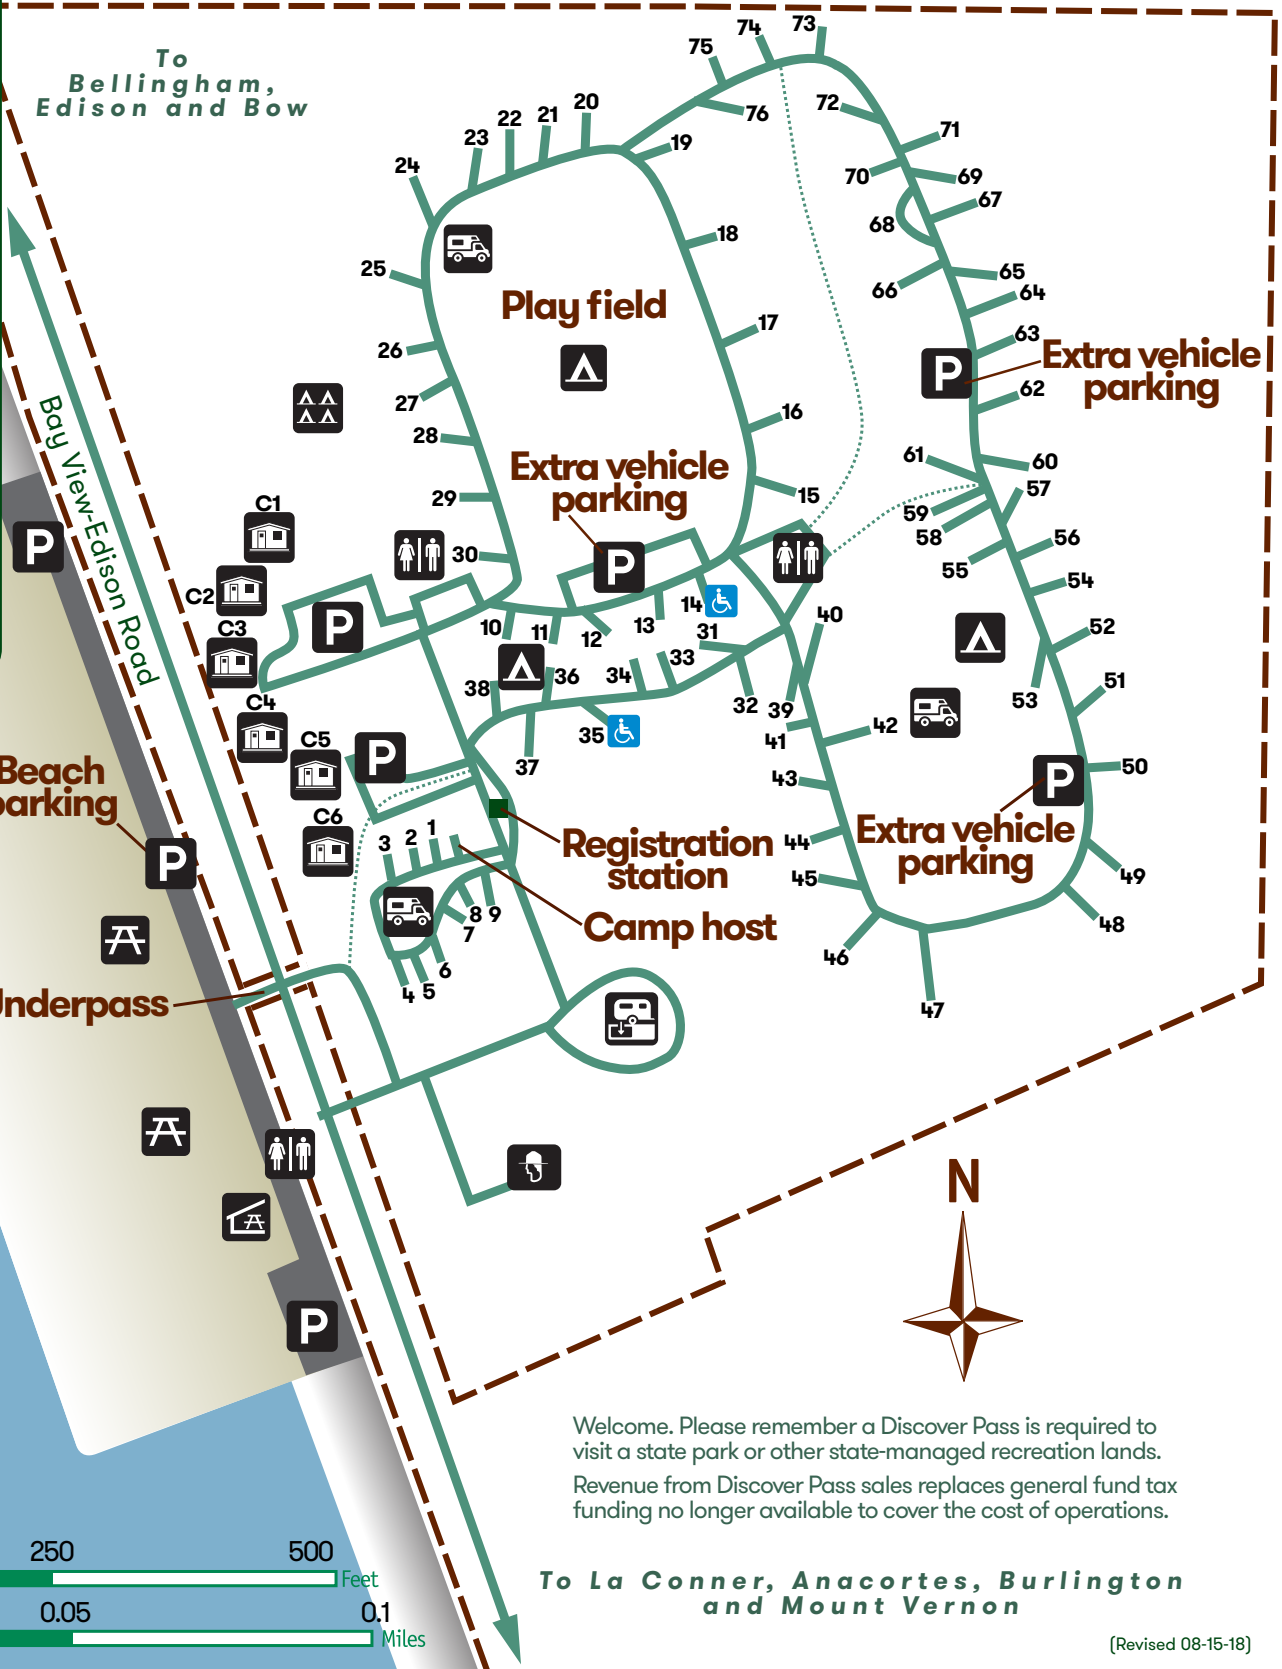

# Bay View State Park

- Picnic area
- Camping
- Group camp
- RV camping
- Ranger station
- Parking
- Picnic shelter
- ADA accessible
- Restroom
- Cabin
- Dump station
- Park boundary

(Revised 08-15-18)