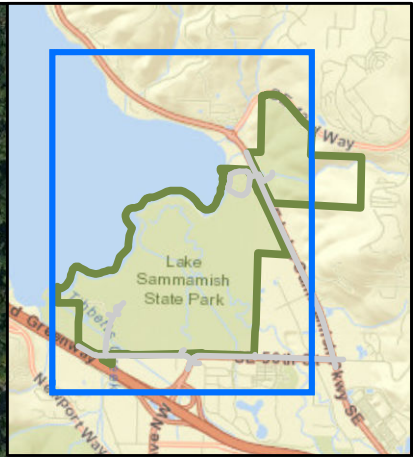

Lake Sammamish

0 500 1,000 Feet

Legend

- Roadways
- Hiking trails
- Metal Detection Areas
- Park Boundaries

N

Revised: 11/14/2017