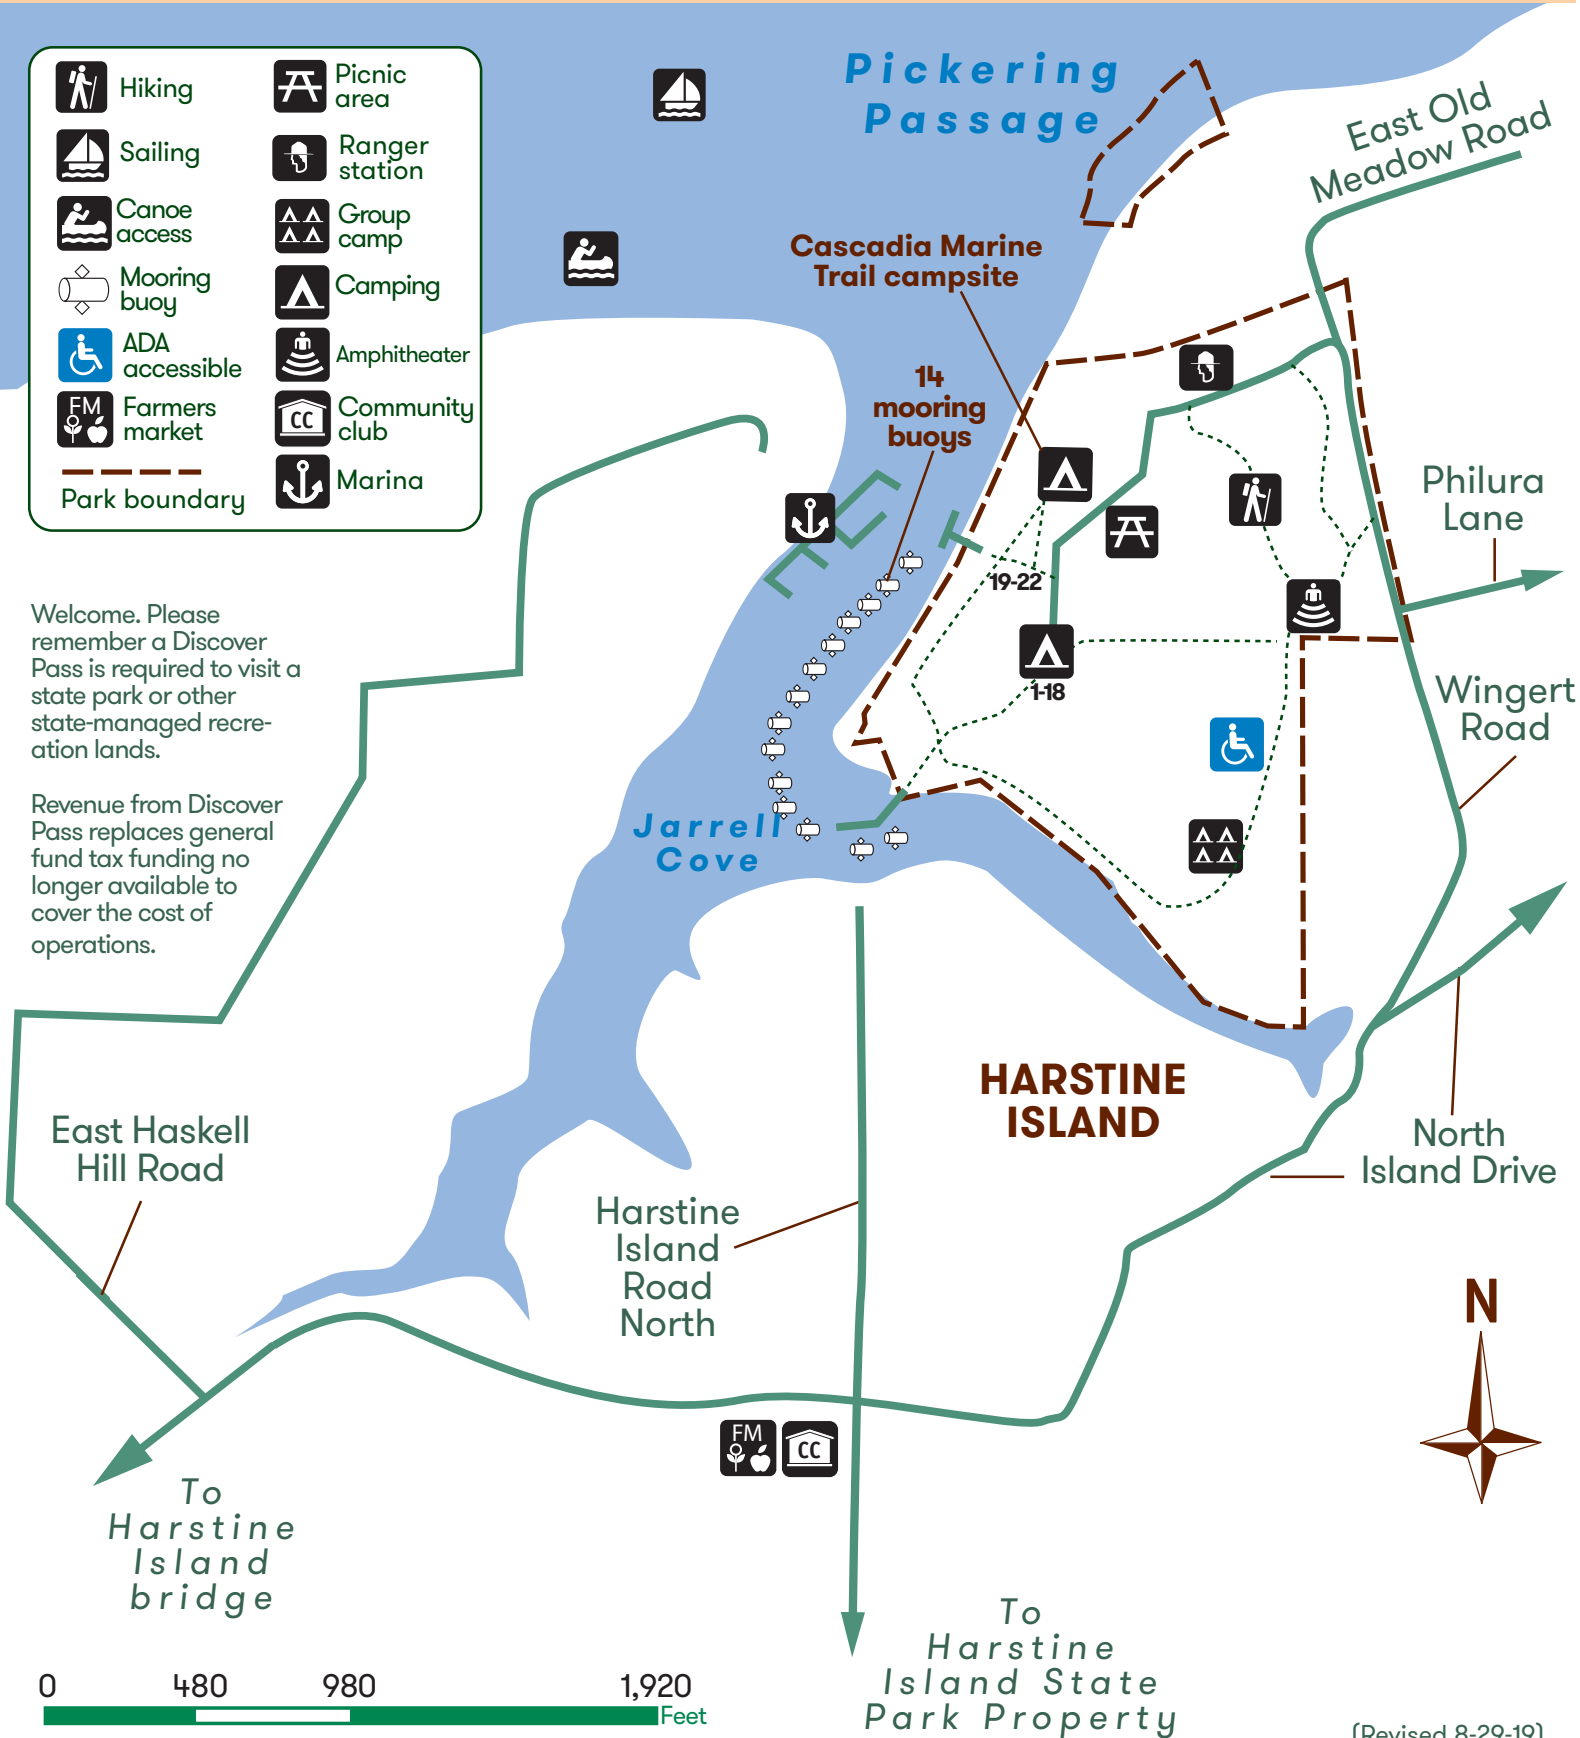

Jarrell Cove State Park

	Hiking		Picnic area
	Sailing		Ranger station
	Canoe access		Group camp
	Mooring buoy		Camping
	ADA accessible		Amphitheater
	Farmers market		Community club
	Park boundary		Marina

Welcome. Please remember a Discover Pass is required to visit a state park or other state-managed recreation lands.

Revenue from Discover Pass replaces general fund tax funding no longer available to cover the cost of operations.