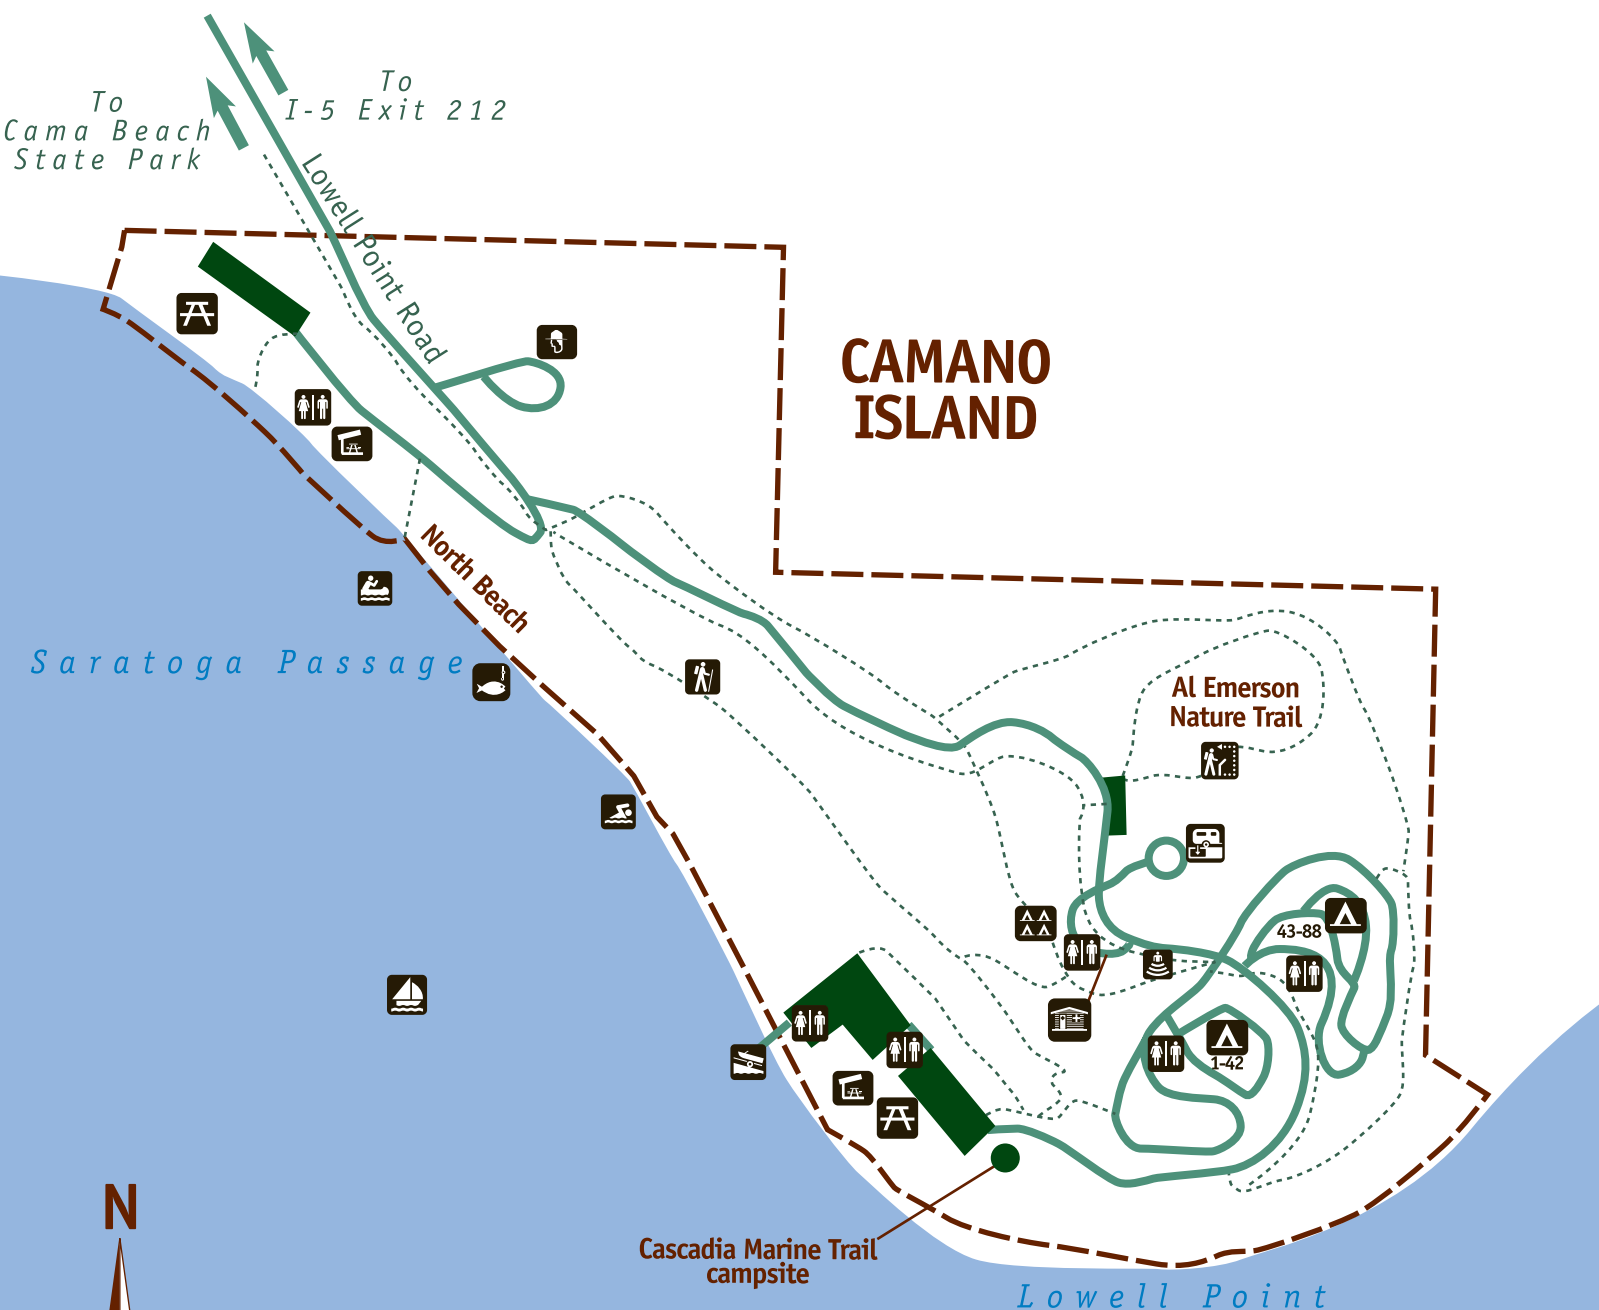

# Camano Island State Park

- |             |              |                 |              |         |                |                                |         |               |
|-------------|--------------|-----------------|--------------|---------|----------------|--------------------------------|---------|---------------|
| Boat launch | Canoe access | Picnic area     | Group camp   | Parking | Ranger station | Self-guided interpretive trail | Fishing | Amphitheater  |
| Hiking      | Restroom     | Kitchen shelter | Camping area | RV dump | Sailing        | Swimming                       | Cabins  | Park boundary |