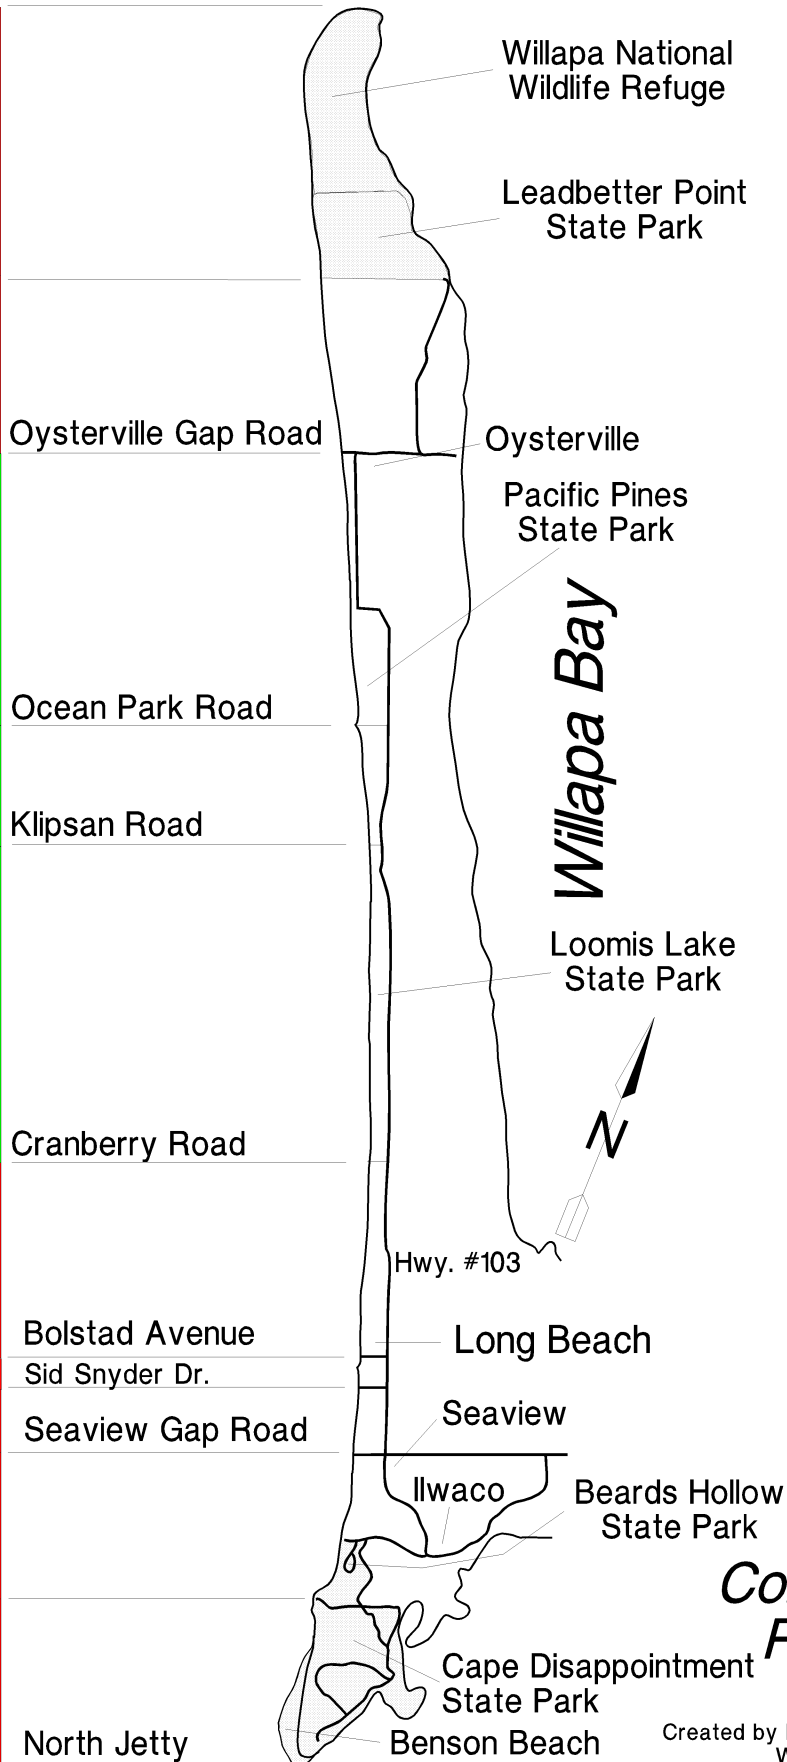

Wind-Powered Vehicle Use Rules Long Beach Peninsula Area

 WPV permitted
all year.
(10.5 miles)

 WPV prohibited
all year.
(15.3 miles)

Pacific Ocean

4.0 Miles
2.7
3.9
1.8
4.8
3.0
4
1.1
2.2
1.9

MAP NOT
TO SCALE