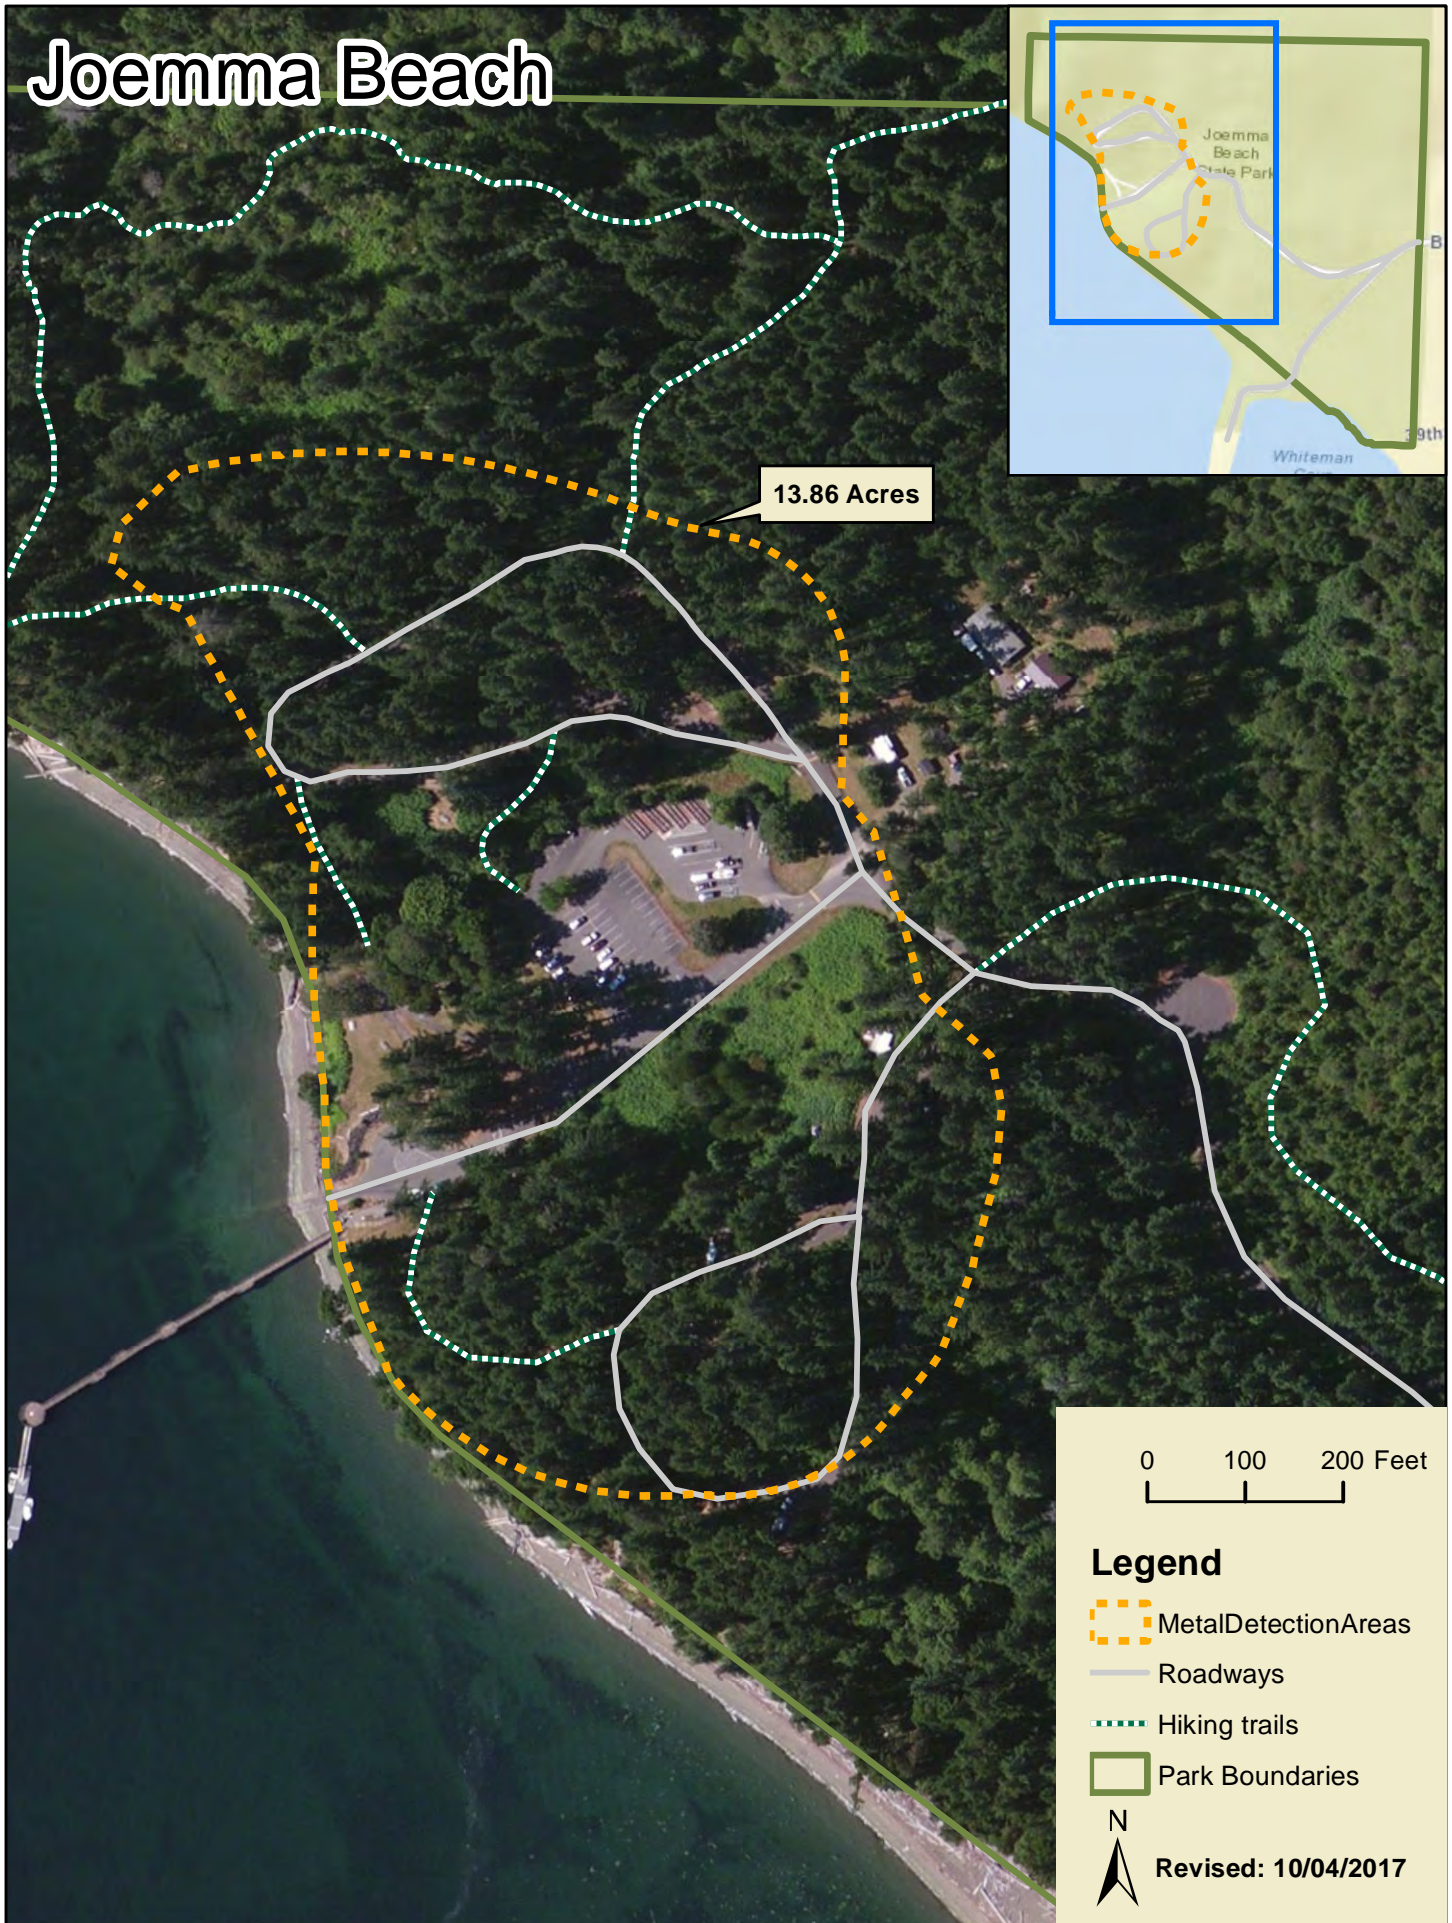

Joemma Beach

13.86 Acres

0 100 200 Feet

Legend

-  Metal Detection Areas
-  Roadways
-  Hiking trails
-  Park Boundaries

Revised: 10/04/2017