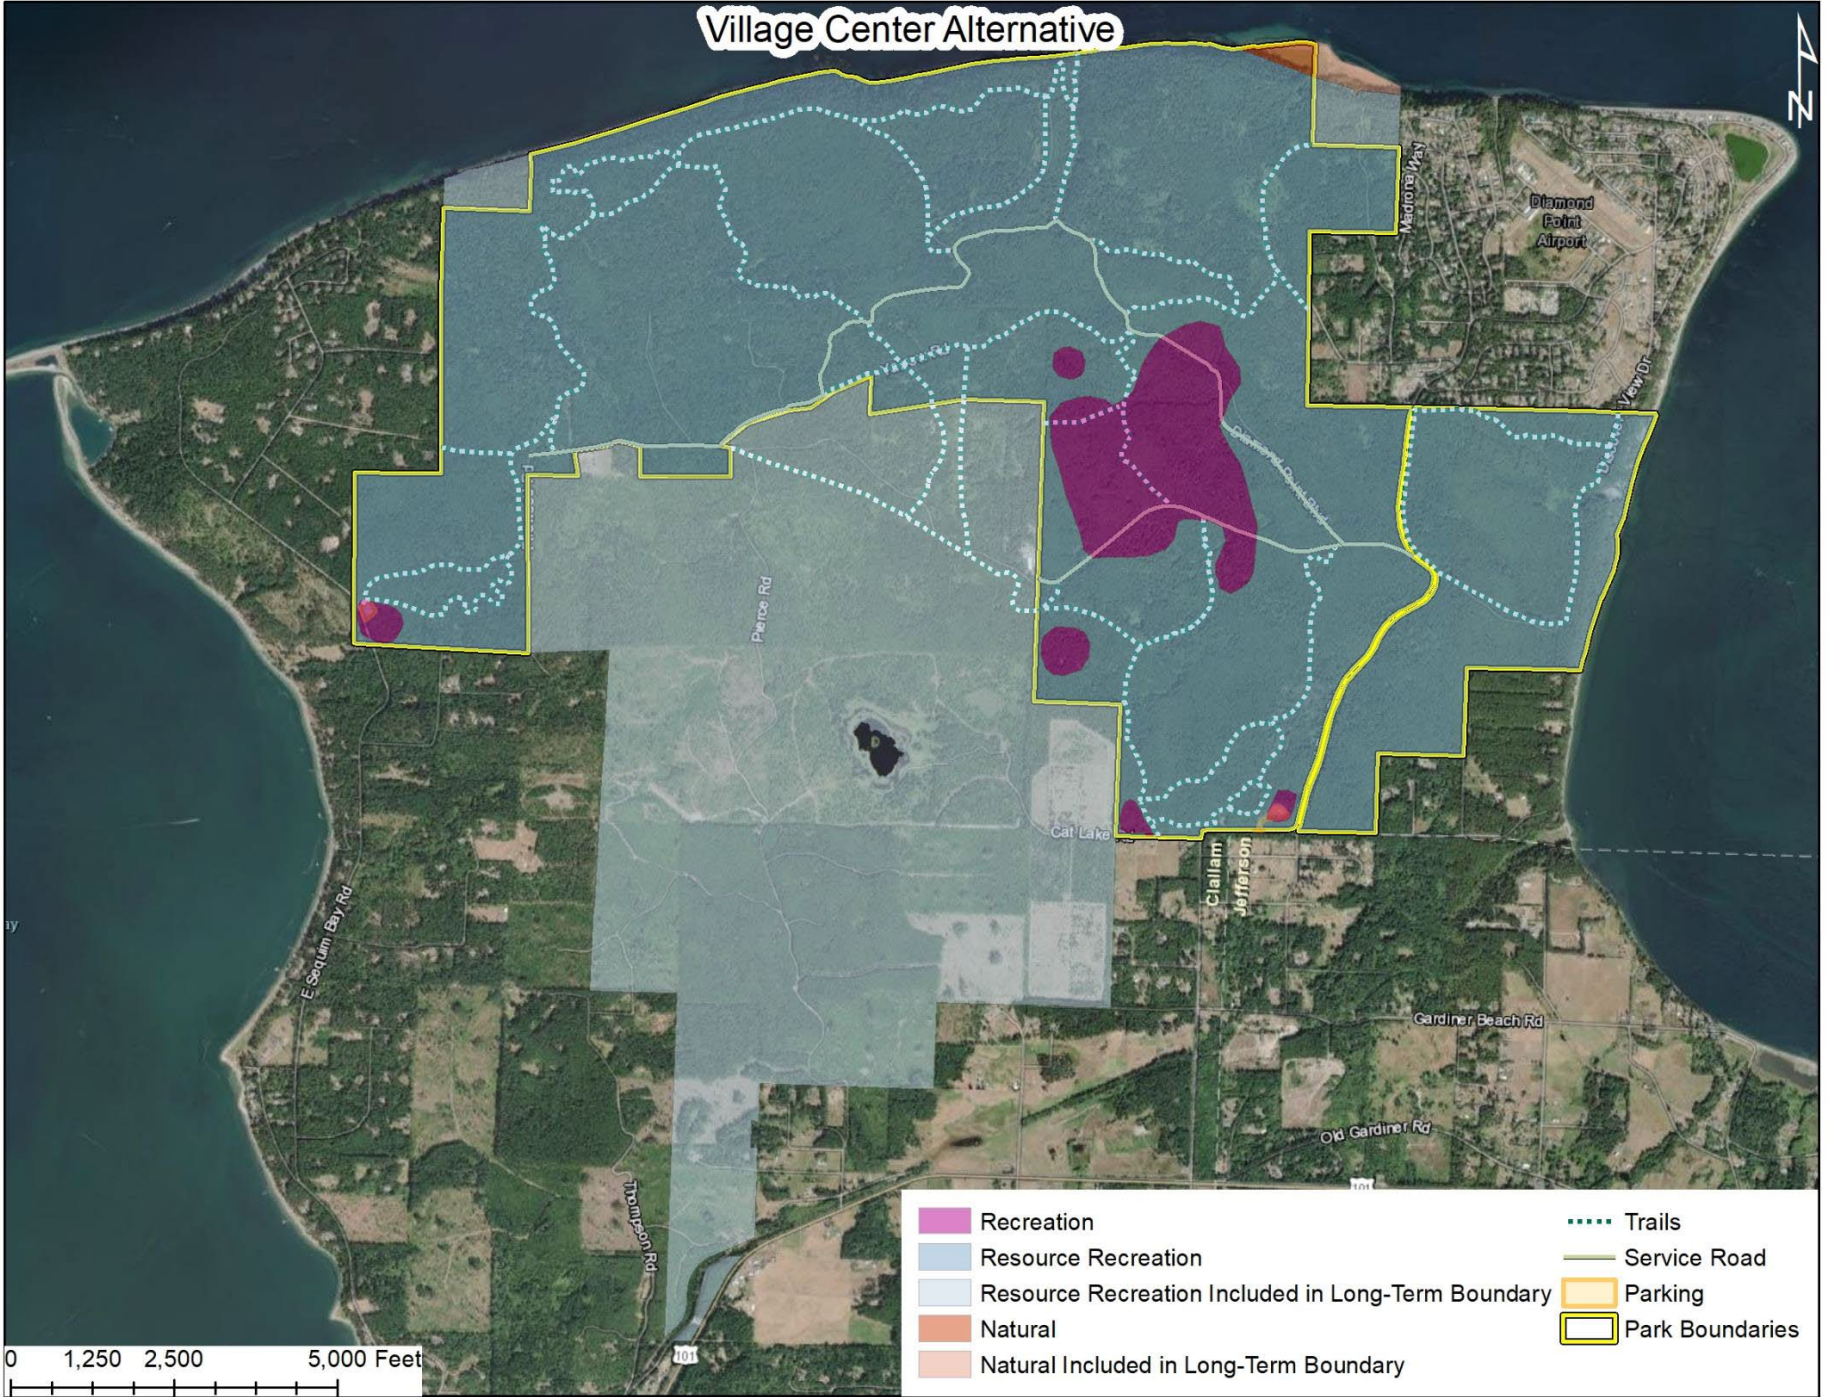

# Village Center Alternative

- |  |                 |
|--|-----------------|
| Recreation   | Trails          |
| Resource Recreation                                | Service Road    |
| Resource Recreation Included in Long-Term Boundary | Parking         |
| Natural  | Park Boundaries |
| Natural Included in Long-Term Boundary             |                 |

0 1,250 2,500 5,000 Feet