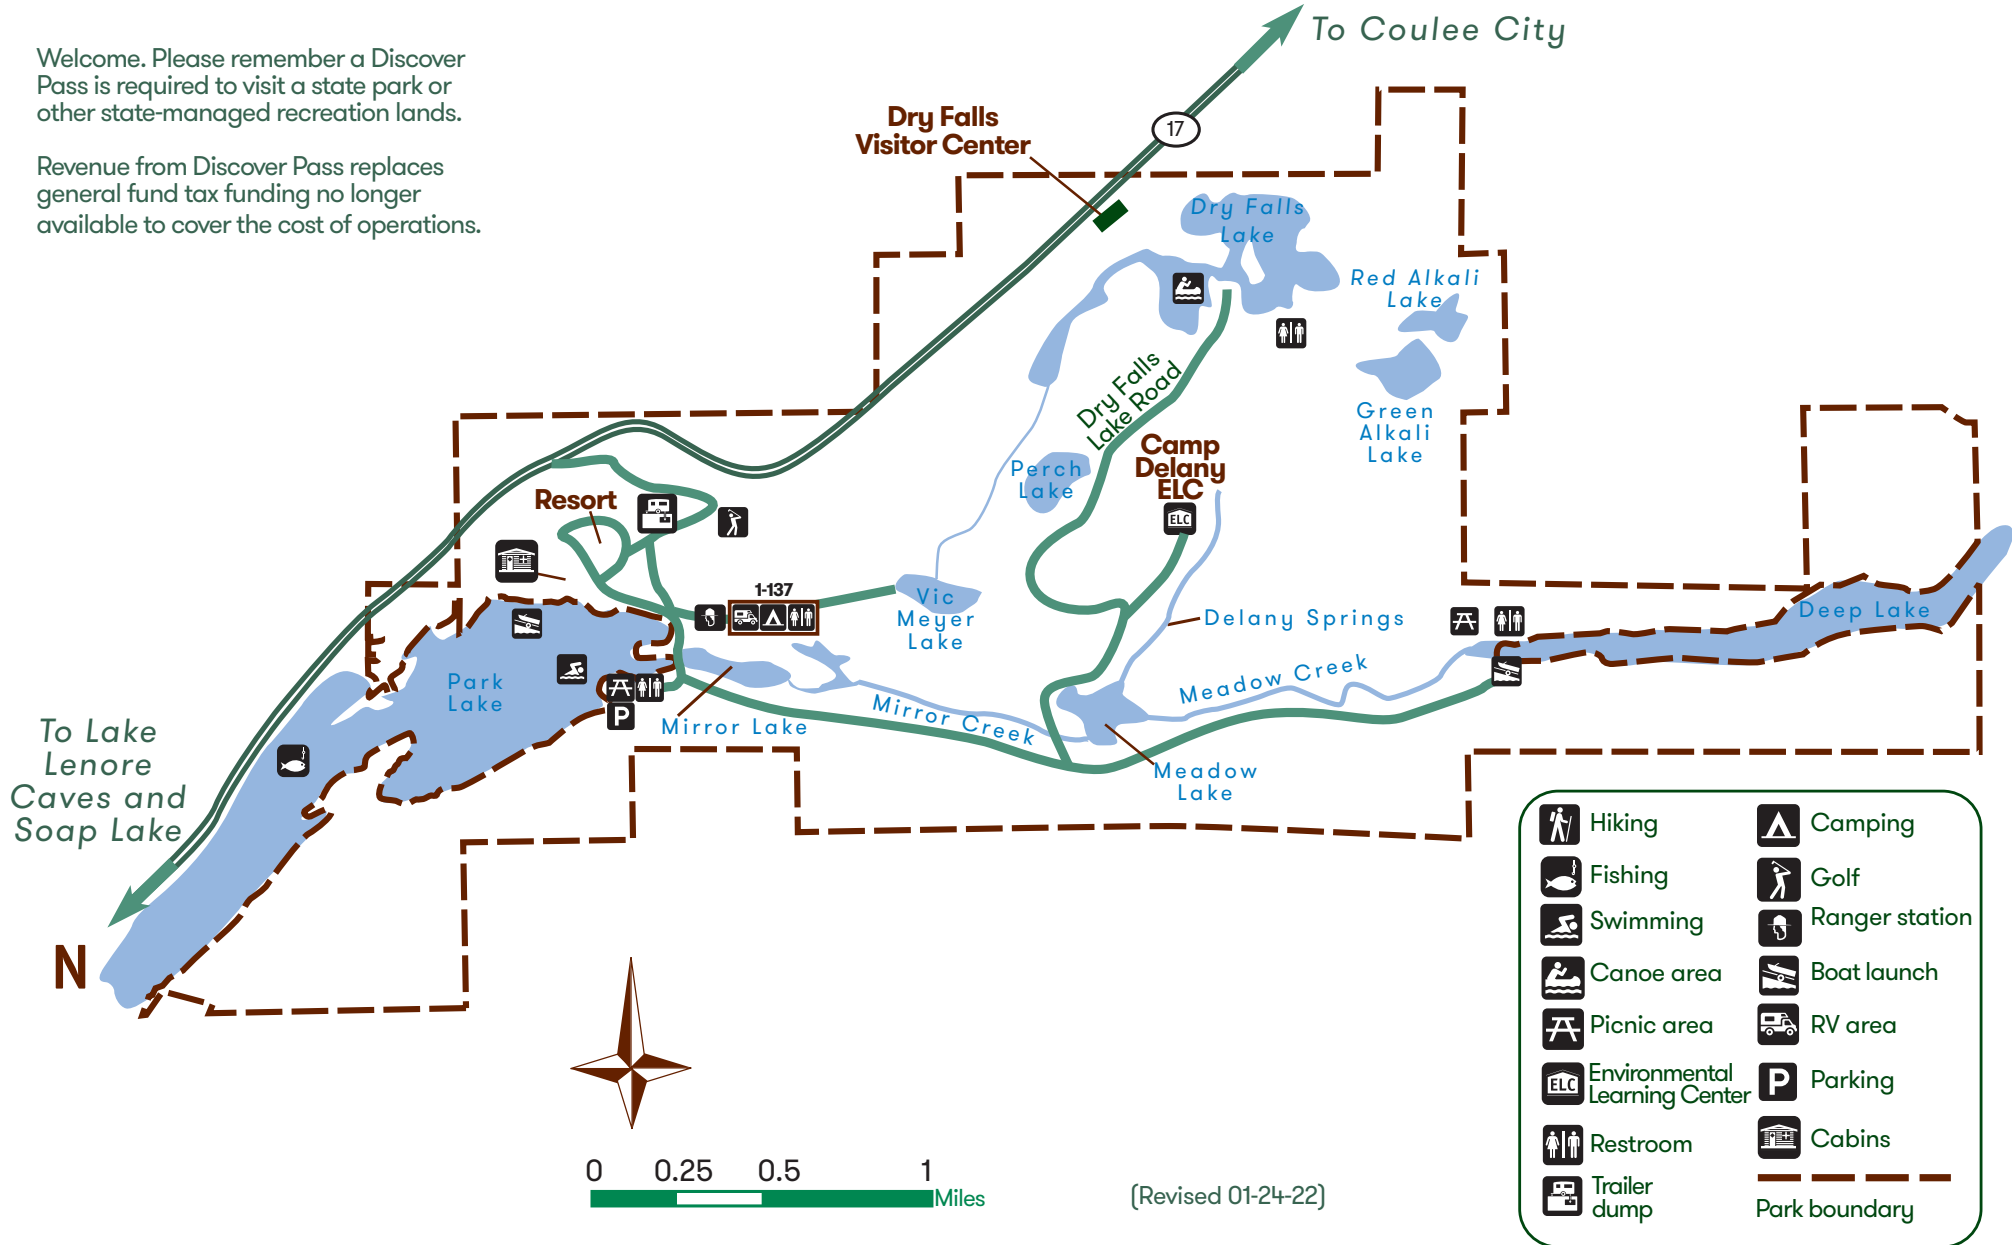

Sun Lakes-Dry Falls State Park

Welcome. Please remember a Discover Pass is required to visit a state park or other state-managed recreation lands.

Revenue from Discover Pass replaces general fund tax funding no longer available to cover the cost of operations.

	Hiking		Camping
	Fishing		Golf
	Swimming		Ranger station
	Canoe area		Boat launch
	Picnic area		RV area
	Environmental Learning Center		Parking
	Restroom		Cabins
	Trailer dump		Park boundary